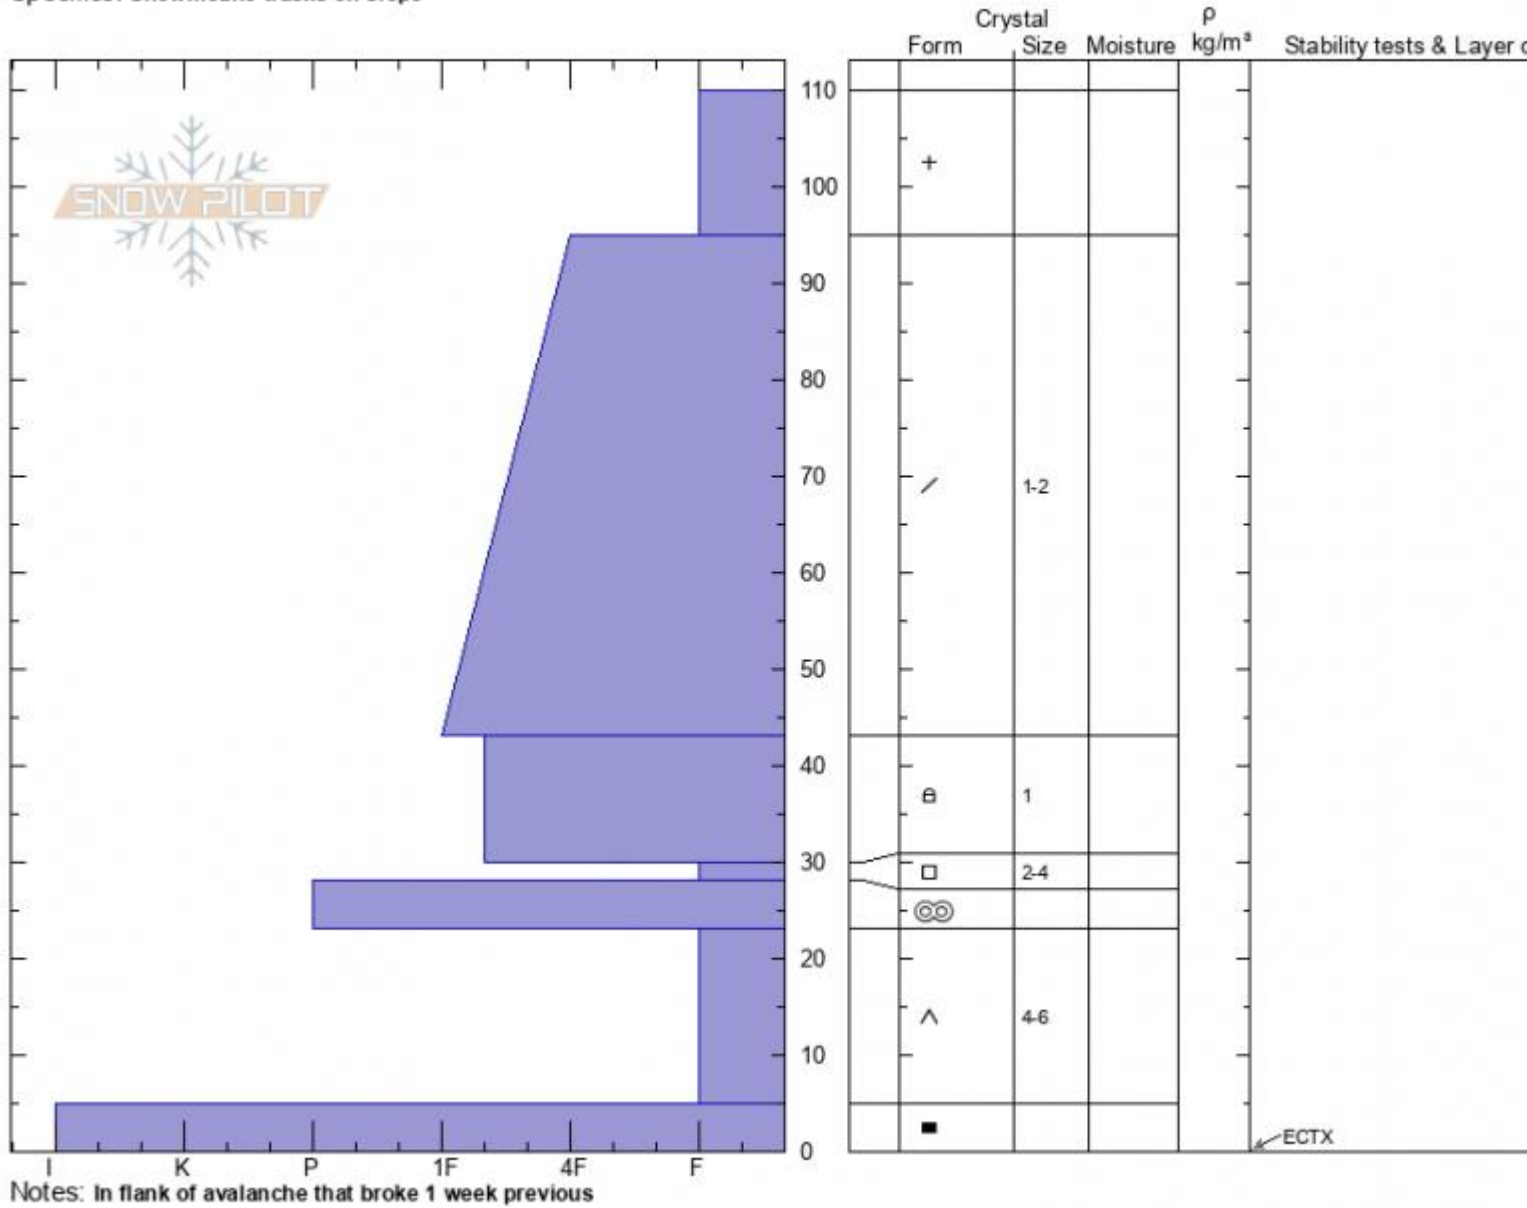

Tepee Basin
Madison Range-S
MT
 Elevation: **9000 ft**
 Aspect: **105°**
 Specifics: **Snowmobile tracks on slope**

Ian Hoyer
12/22/2021 - 12:00pm
 Co-ord: **44.91351N, -111.17720W**
 Slope Angle: **32°**
 Wind Loading: **no**

Stability: **Good**
 Air Temperature:
 Sky Cover: **OVC**
 Precipitation: **NO**
 Wind: **Calm**

HS: **110** Layer Notes:
 PF: **30** 23-5cm: **Problematic layer**

Advisory Region
 Southern Madison
 Longitude
 -111.19W
 Latitude
 44.90N

Avalanche Details: [Many small avalanches in Tepee Basin](#)
 Southern Madison, 2021-12-22