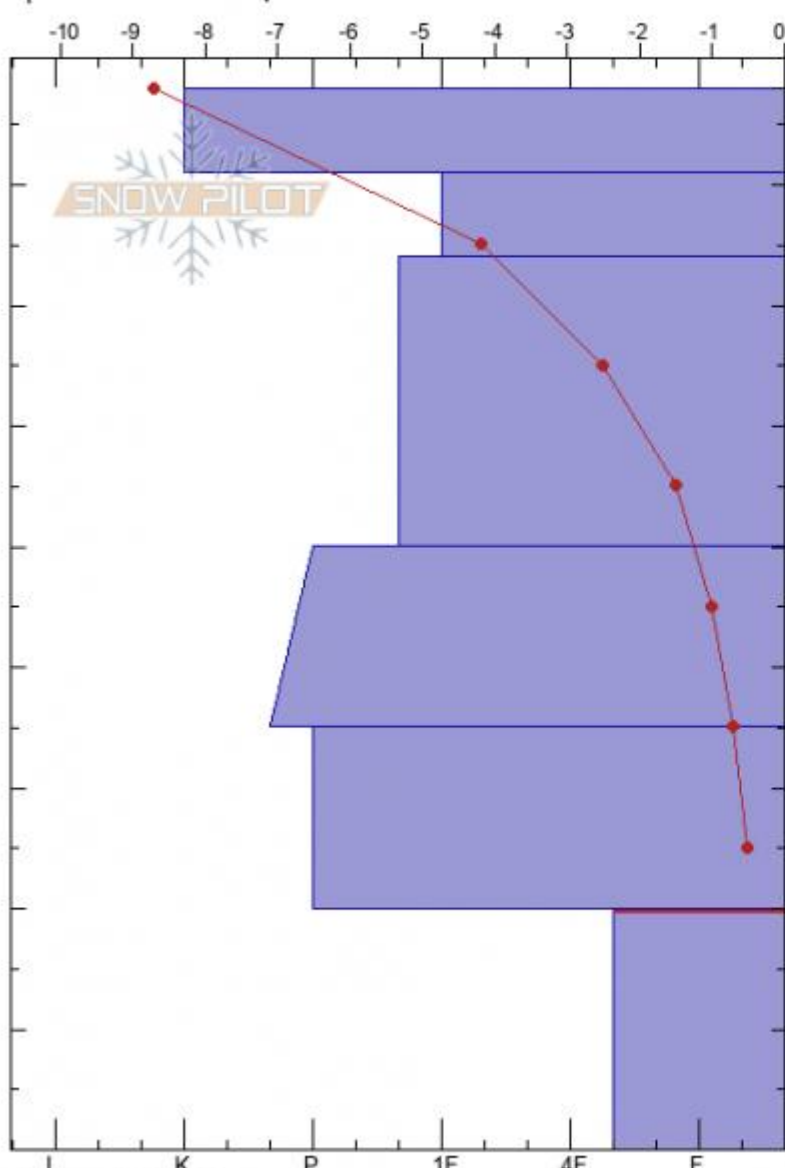

**Beehive Basin**  
**Madison Range-N**  
**MT**  
 Elevation: **8542 ft**  
 Aspect: **SW**  
 Specifics: **We skied slope**

**Zach Keskinen**  
**04/01/2021 - 10:45am**  
 Co-ord: **45.32256N, -111.38968W**  
 Slope Angle: **32°**  
 Wind Loading: **no**

Stability: **very\_good**  
 Air Temperature: **0.5°C**  
 Sky Cover: **CLR**  
 Precipitation: **NO**  
 Wind: **Calm**

HS: **88**    Layer Notes:  
 PF: **5**    20-0cm: **Problematic layer**

Form	Crystal Size	Moisture	$\rho$ kg/m <sup>3</sup>	Stability tests & Layer c
⊙		D		
●	1	D		
○		D		
●	1	D		
○		D		
○ (B)	24	M		