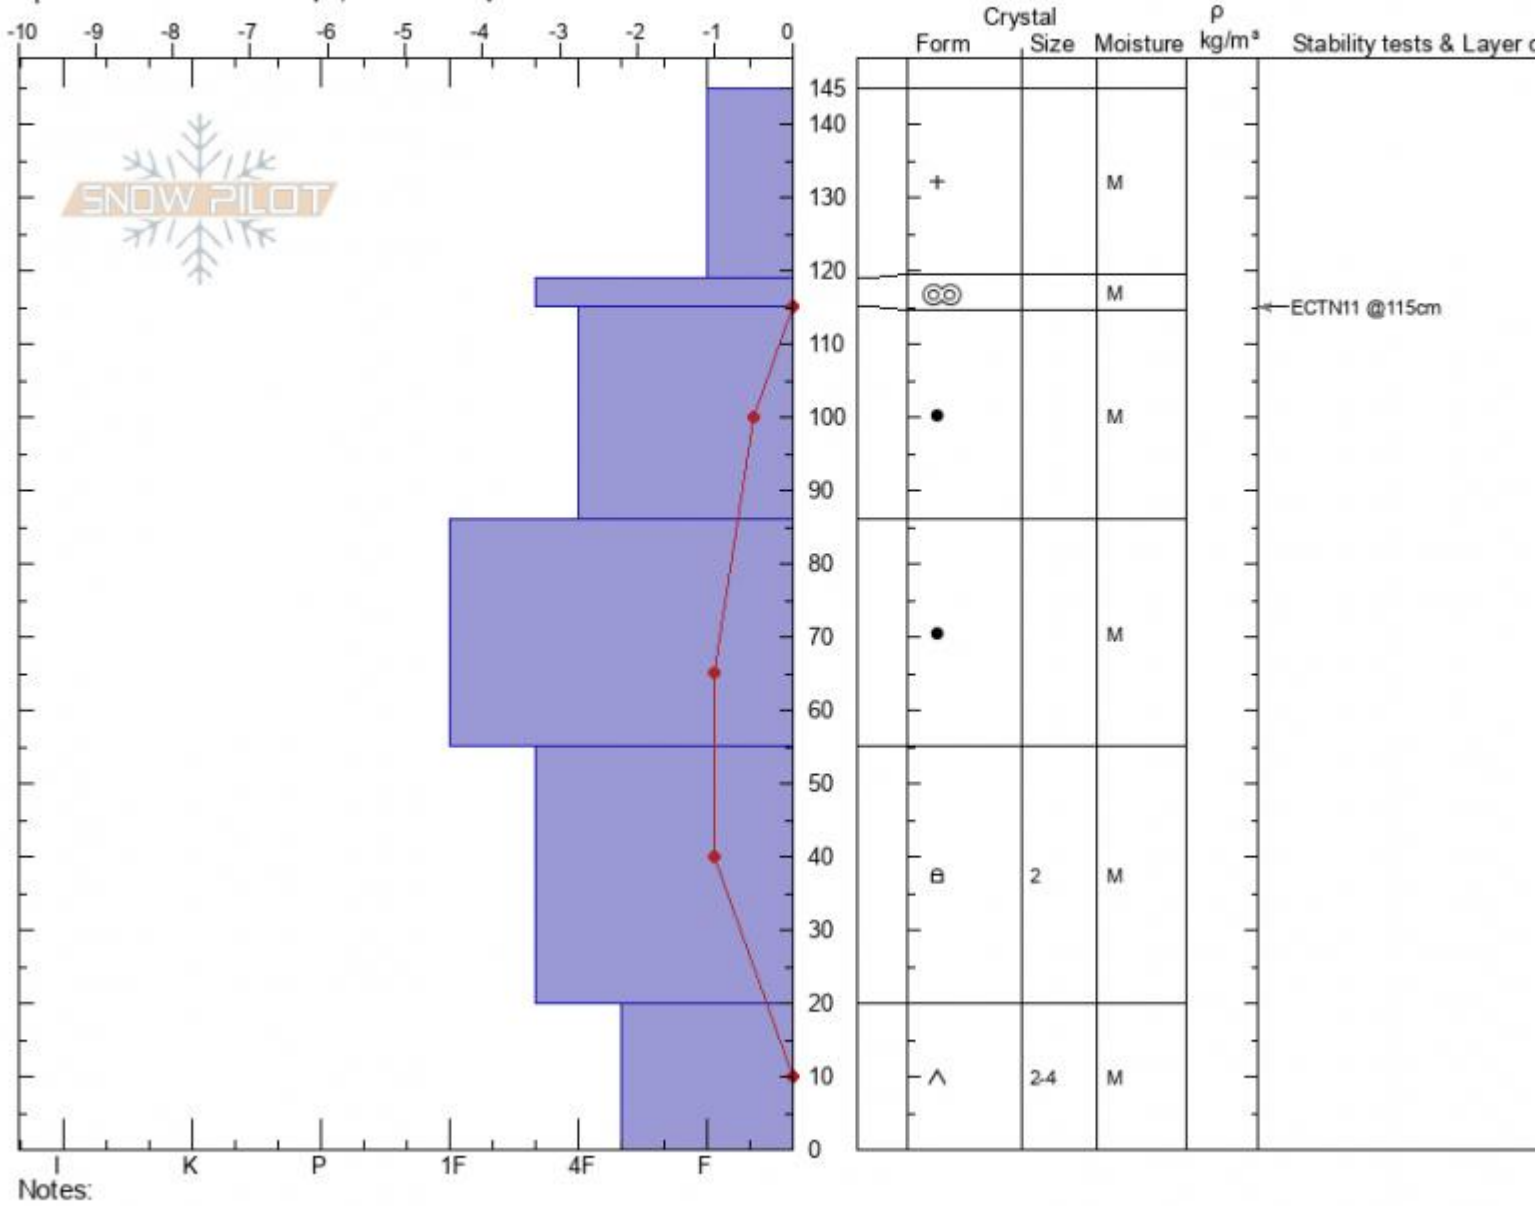

**Bacon Rind**  
**Madison Range-S**  
**MT**  
 Elevation: **8800 ft**  
 Aspect: **85°**  
 Specifics: **Ski tracks on slope; We skied slope**

**Ian Hoyer**  
**03/20/2021 - 12:00pm**  
 Co-ord: **44.96000N, -111.09923W**  
 Slope Angle: **27°**  
 Wind Loading: **no**

Stability: **fair**  
 Air Temperature: **2°C**  
 Sky Cover: **OVC**  
 Precipitation: **S-1**  
 Wind: **Calm**

HS: **145** Layer Notes:  
 20-0cm: **Problematic layer**

Advisory Region  
 Southern Madison  
 Longitude  
 -111.10W  
 Latitude  
 44.96N  
 Southern Madison, 2021-03-20