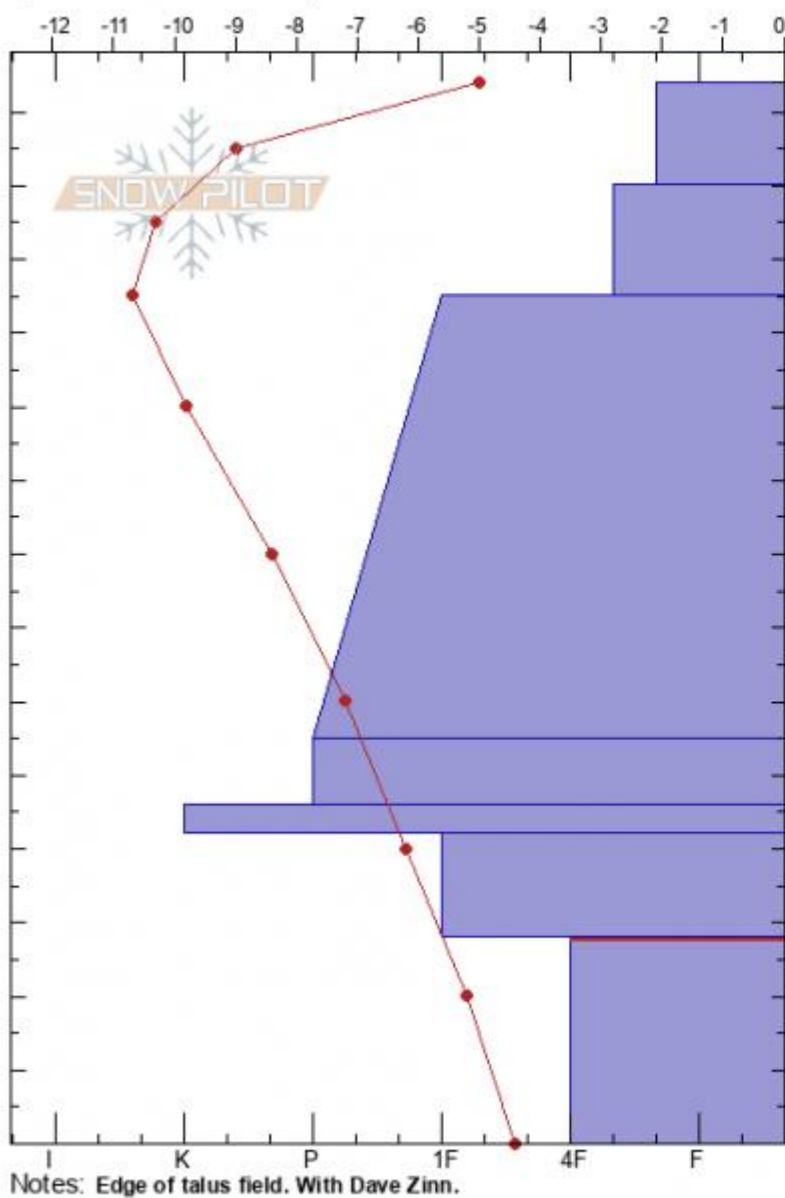

**Frazier Basin**  
**Bridger Range**  
**MT**  
 Elevation: **8288 ft**  
 Aspect: **N**  
 Specifics: **Ski tracks on slope**

**Zach Keskinen**  
**03/14/2021 - 11:30am**  
 Co-ord: **45.92263N, -110.97569W**  
 Slope Angle: **27°**  
 Wind Loading: **no**

Stability: **good**  
 Air Temperature: **1°C**  
 Sky Cover: **FEW**  
 Precipitation: **NO**  
 Wind: **E Light Breeze**

HS: **144** Layer Notes:  
 PF: **30** 28-0cm: **Problematic layer**

Form	Crystal Size	Moisture	$\rho$ kg/m <sup>3</sup>	Stability tests & Layer
+		D		
/ (X)				
•	0.5-1			← ECTN13 @115cm
B	1			
■				
□	1-3			
^ (A)	3-6 (10)			← ECTP25 @28cm