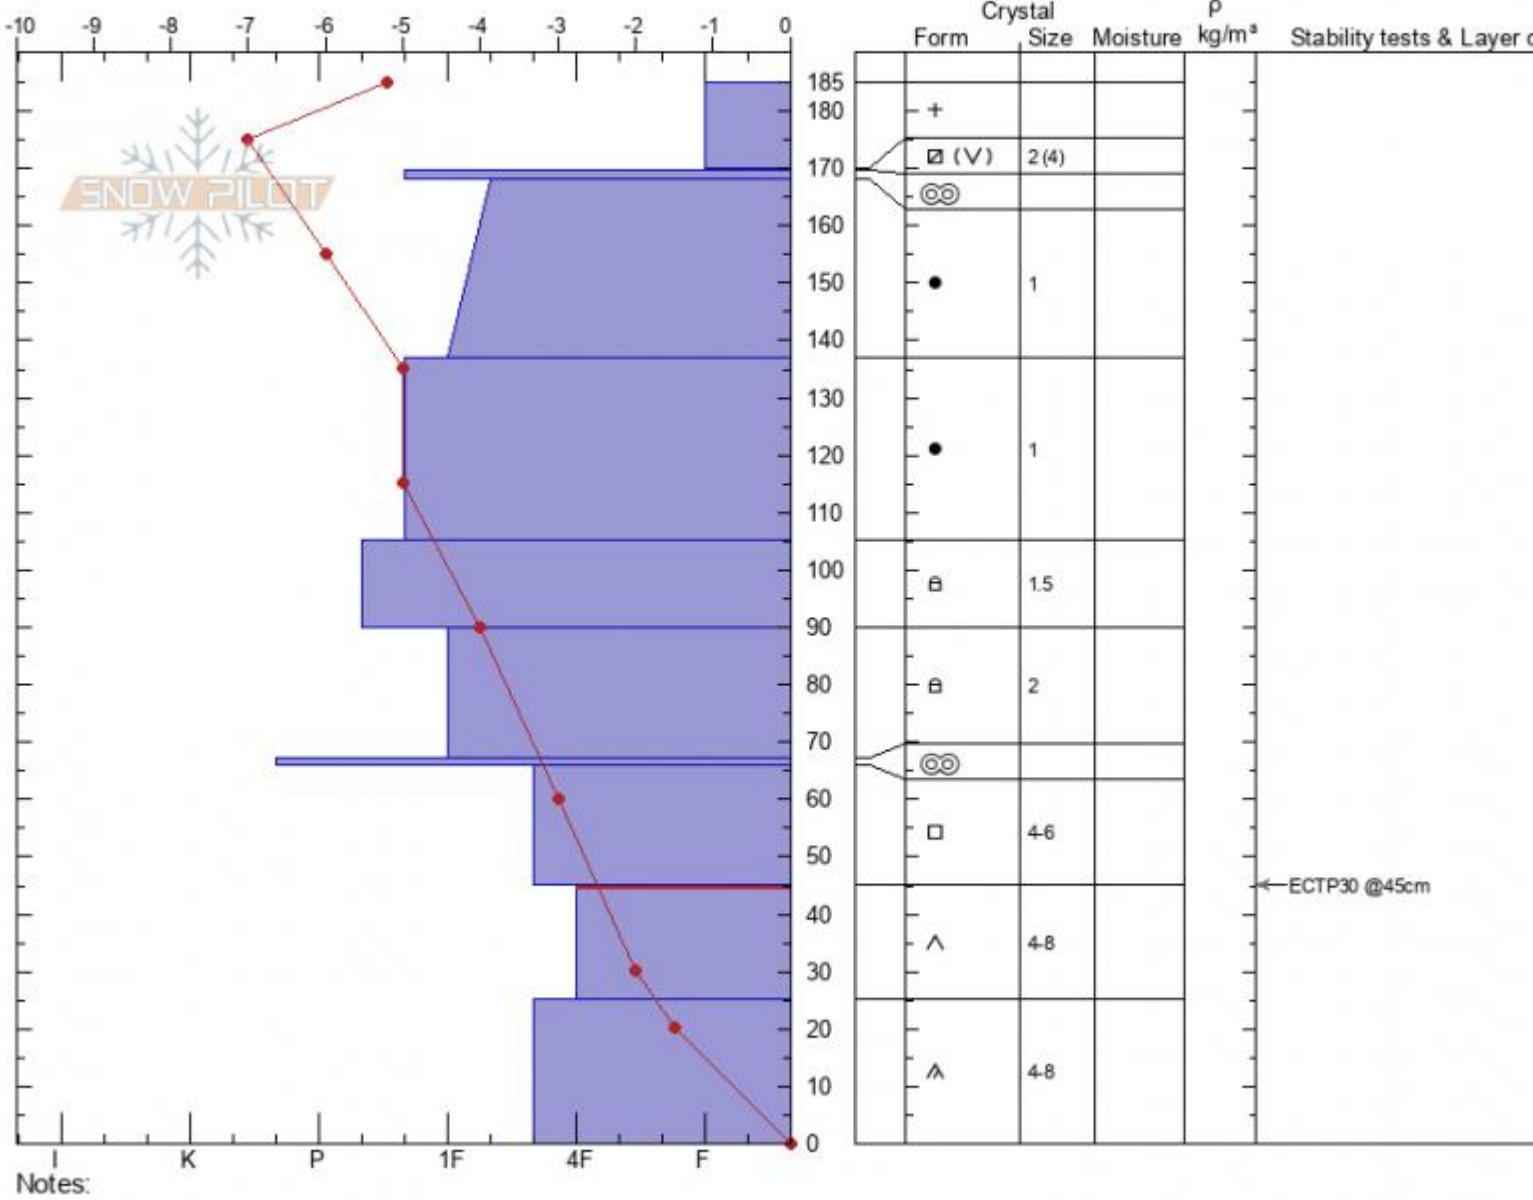

Teepee Wilderness
Madison Range-S
MT
 Elevation: **9215 ft**
 Aspect: **80°**
 Specifics:

Dave Zinn
03/10/2021 - 11:00am
 Co-ord: **44.91618N, -111.16512W**
 Slope Angle: **30°**
 Wind Loading: **no**

Stability: **good**
 Air Temperature: **-6°C**
 Sky Cover: **BKN**
 Precipitation: **NO**
 Wind: **Calm**

HS: **185** Layer Notes:
 45-25cm: **Problematic layer**

Advisory Region
 Southern Madison
 Longitude
 -111.19W
 Latitude
 44.90N
 Southern Madison, 2021-03-10