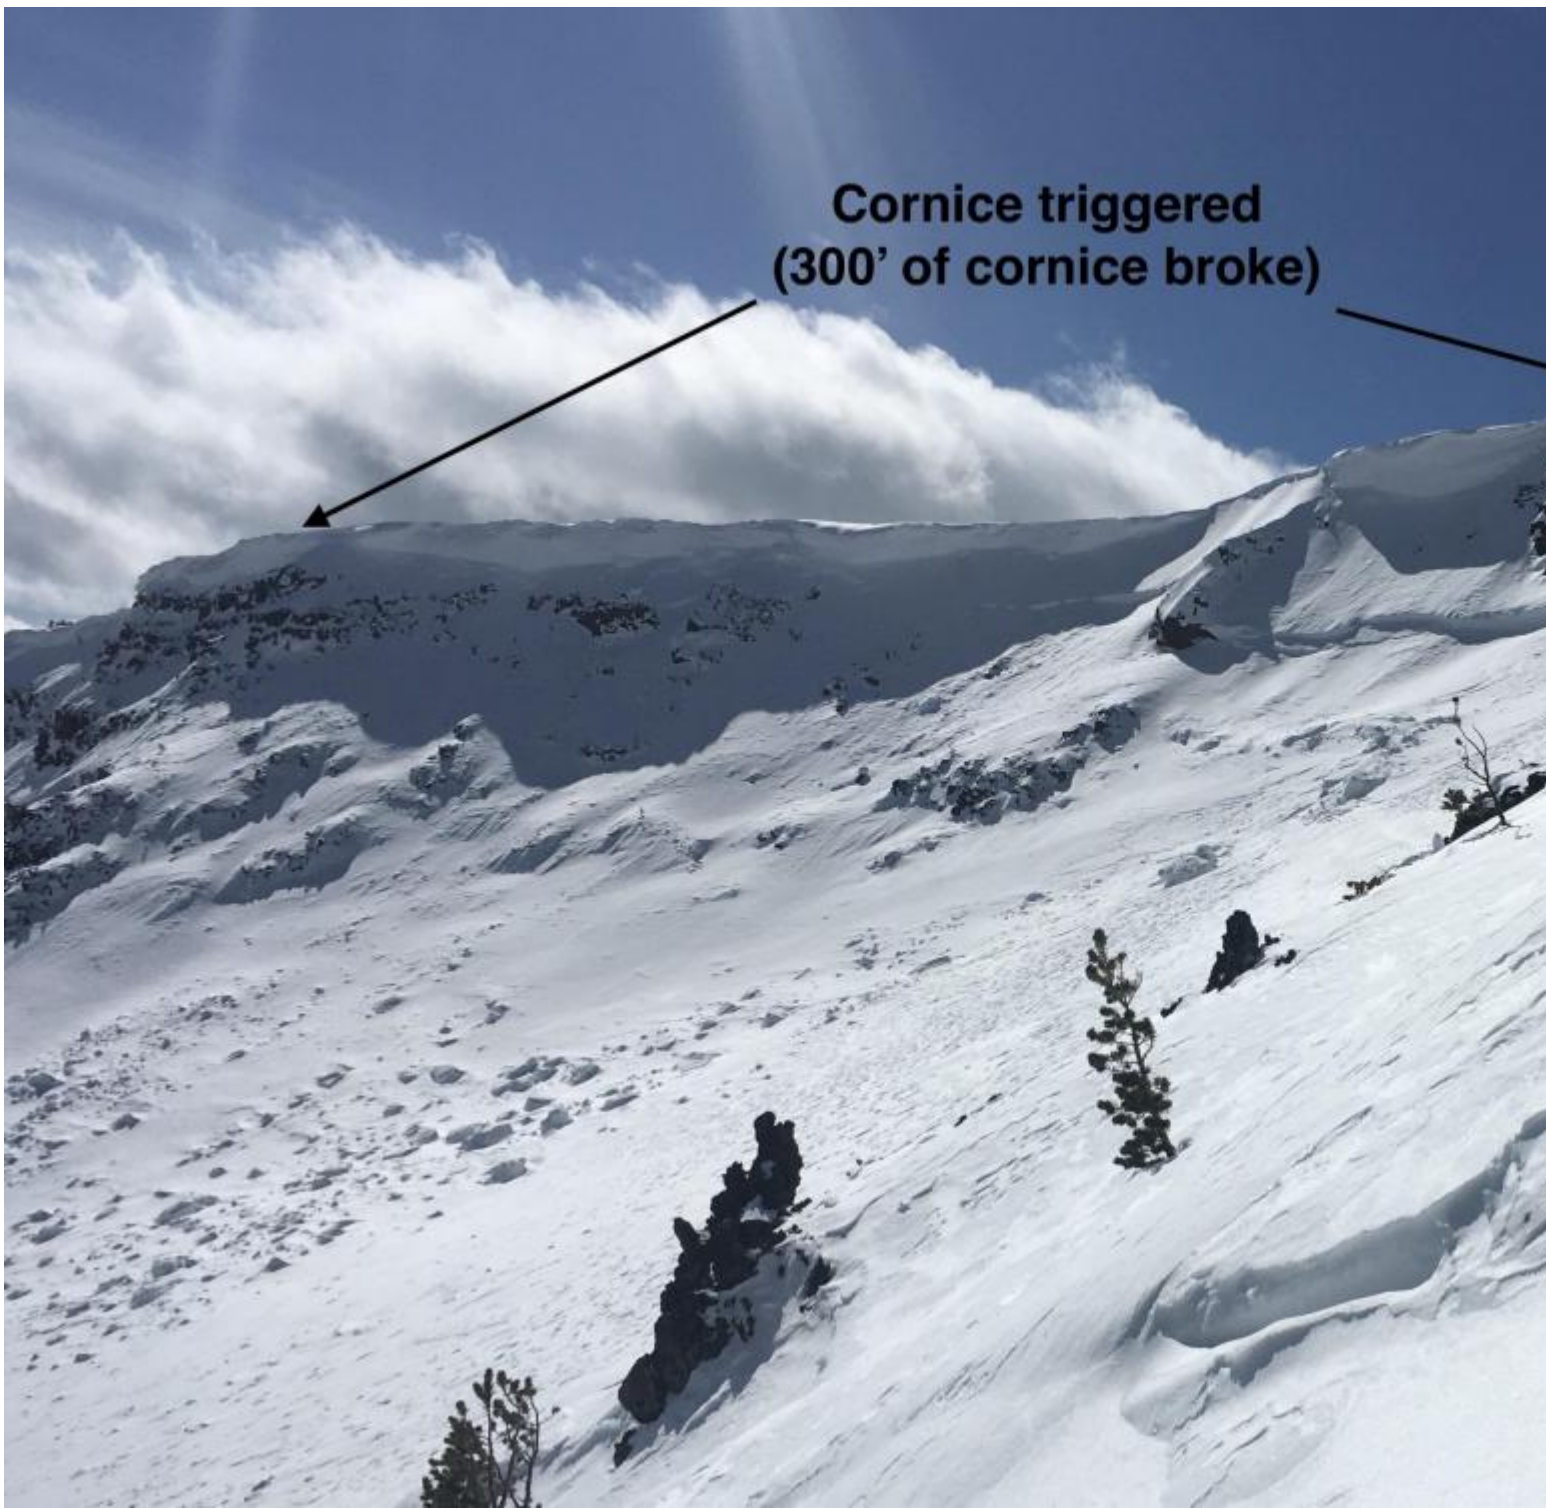

**Cornice triggered
(300' of cornice broke)**

Crown of deep slab avalanche on Arden Peak at the back of Maid of the Mist basin in Hyalite. Probably broke between Feb 22 and Feb 28, 2021 Photo: GNFAC

Advisory Region
Northern Gallatin
Longitude
-110.97W
Latitude

45.42N

Avalanche Details: [Two large deep slabs near Maid of the Mist](#)

Forecast link: [GNFAC Avalanche Forecast for Mon Mar 8, 2021](#)[GNFAC Avalanche Forecast for Tue Mar 9, 2021](#)

Northern Gallatin, 2021-03-07