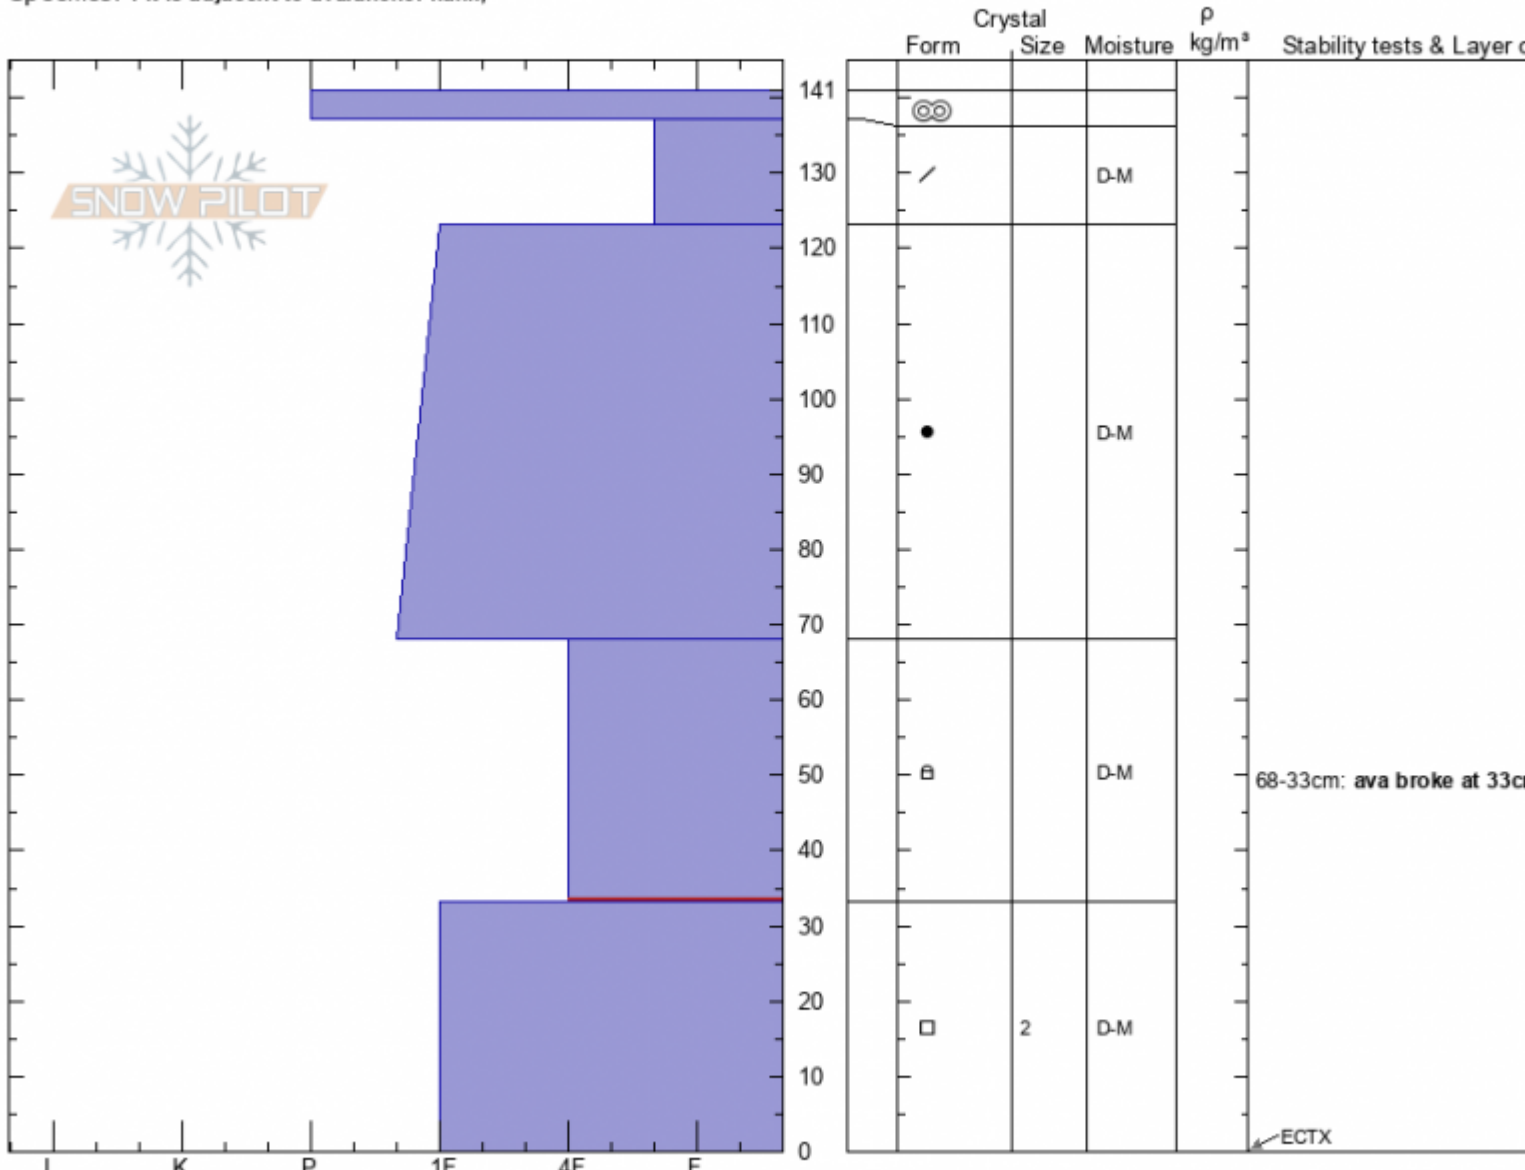

3rd Yellow Mule  
 Madison Range-N  
 MT  
 Elevation: 9234 ft  
 Aspect: 150°  
 Specifics: Pit is adjacent to avalanche: flank;

Doug Chabot-Admin  
 03/02/2021 - 10:00am  
 Co-ord: 45.19318N, -111.44351W  
 Slope Angle: 35°  
 Wind Loading: previous

Stability:  
 Air Temperature:  
 Sky Cover: CLR  
 Precipitation: NO  
 Wind:

HS: 141 Layer Notes:  
 68-33cm: ava broke at 33cm  
 68-33cm: Problematic layer

Advisory Region  
 Northern Madison  
 Longitude  
 -111.38W  
 Latitude  
 45.17N

**Avalanche Details:** [Third Yellow Mule / Skier triggered slide + sympathetic](#)  
 Northern Madison, 2021-03-02