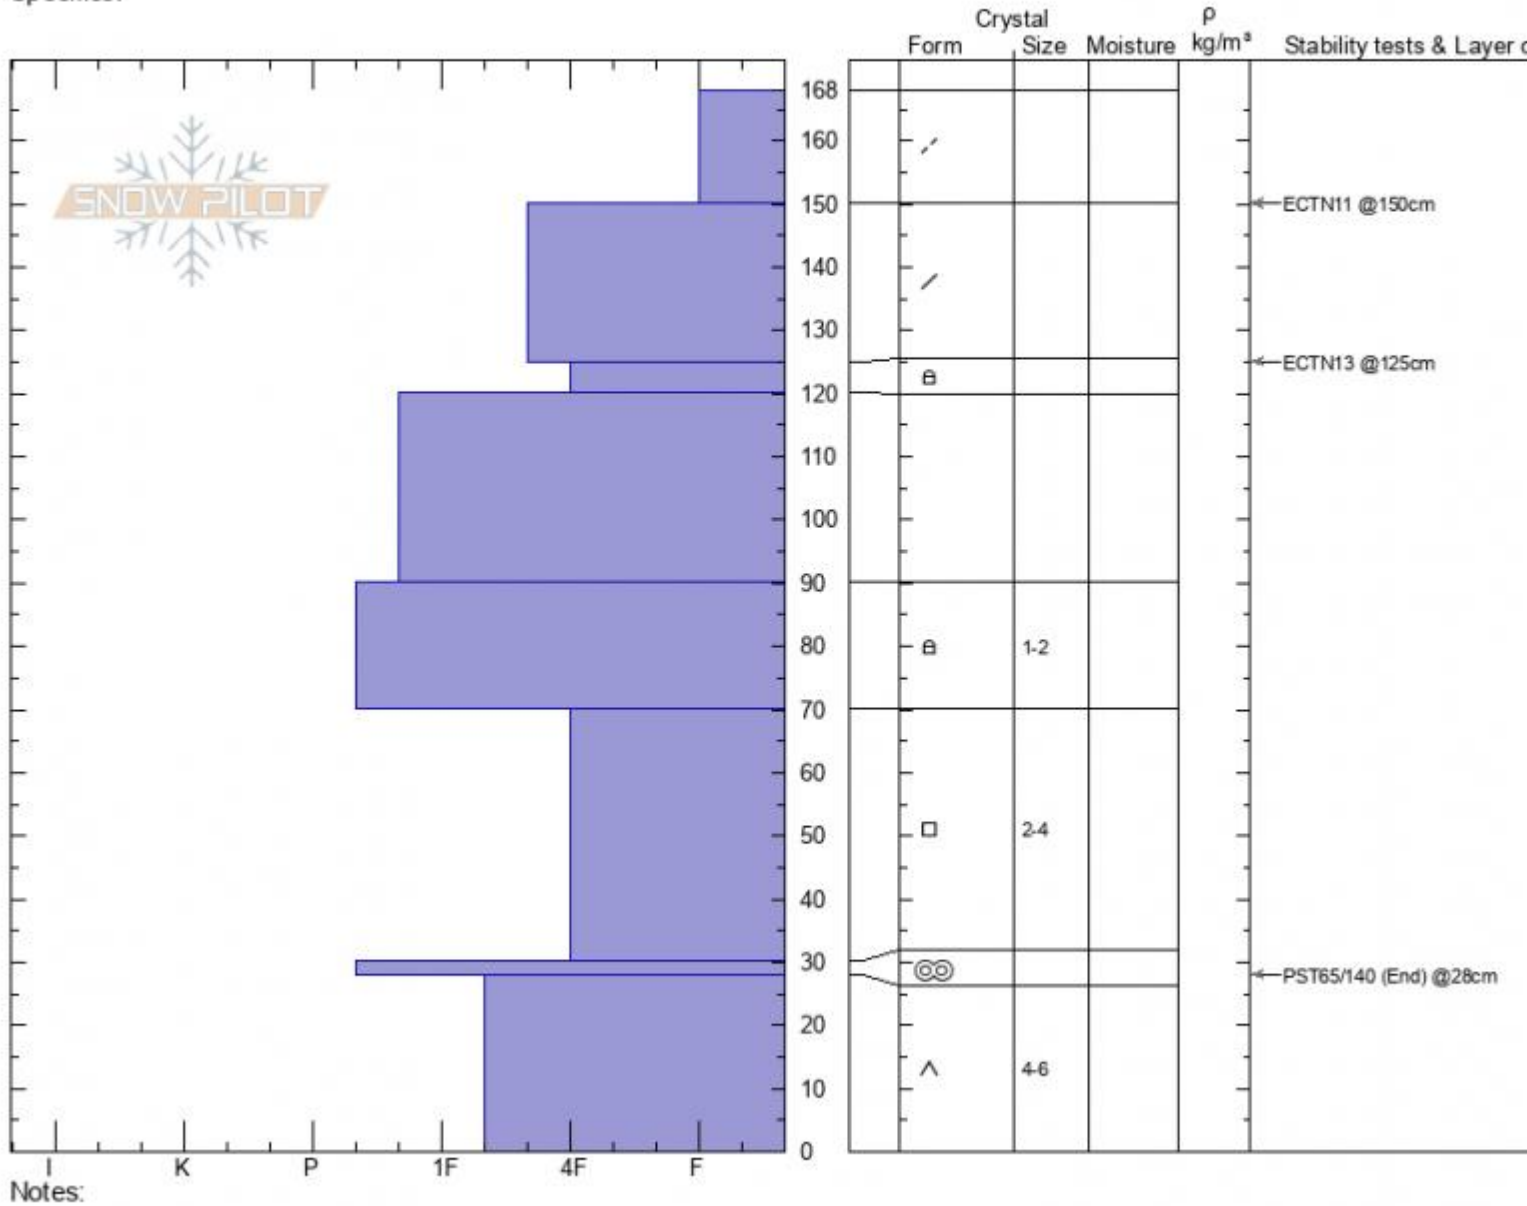

**Independence Mine**  
**Beartooths**  
**MT**  
 Elevation: **9771 ft**  
 Aspect: **22°**  
 Specifics:

**Alex Marienthal**  
**02/25/2021 - 1:00pm**  
 Co-ord: **45.21429N, -110.21874W**  
 Slope Angle: **25°**  
 Wind Loading: **previous**

Stability:  
 Air Temperature: **-10°C**  
 Sky Cover: **BKN**  
 Precipitation: **NO**  
 Wind: **Moderate**

HS: **168** Layer Notes:

Advisory Region  
 Out of Advisory Area  
 Out of Advisory Area, 2021-02-25