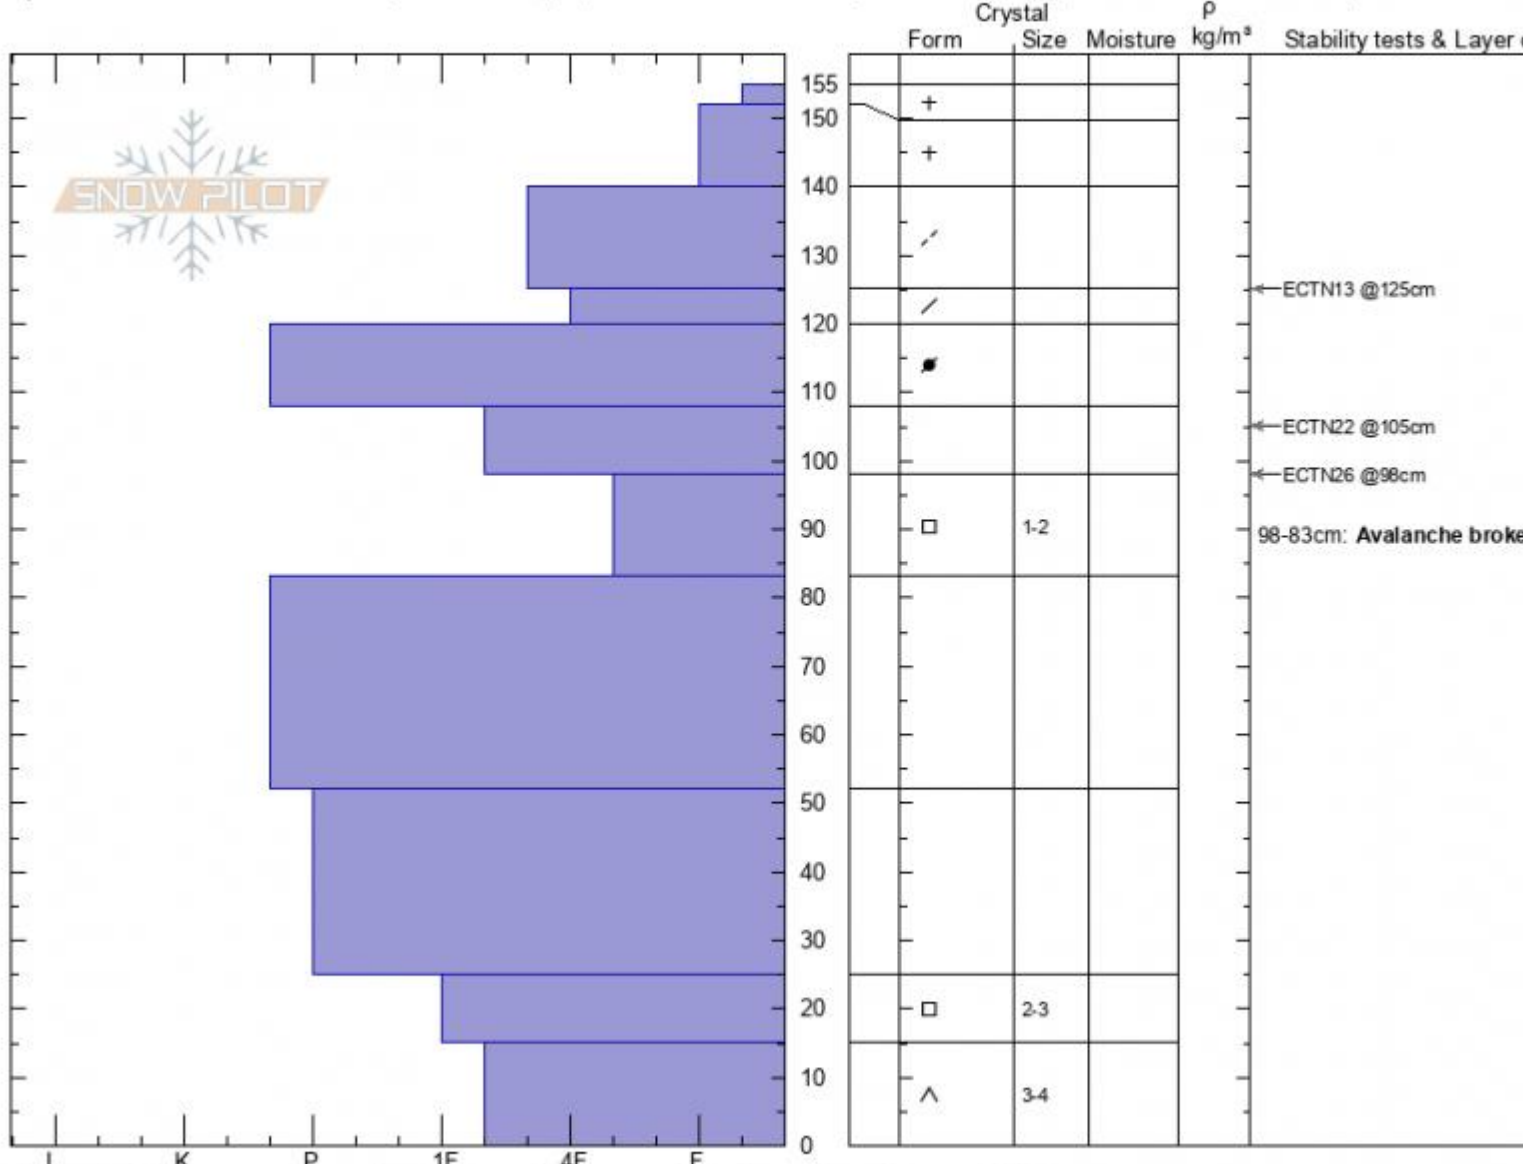

Beaver Creek Crown
 Madison Range-N
 MT
 Elevation: 9400 ft
 Aspect: 5°

Ian Hoyer
 01/08/2021 - 12:00pm
 Co-ord: 45.16978N, -111.36992W
 Slope Angle: 37°
 Wind Loading: previous

Stability: poor
 Air Temperature: 19°F
 Sky Cover: FEW
 Precipitation: NO
 Wind: Calm

HS: 155 Layer Notes:
 98-83cm: Avalanche broke on b
 98-83cm: Problematic layer

Specifics: Recent avalanche activity on similar slopes; Recent avalanche activity on different slopes; Snowmobile tracks on slope

Notes: Dug in the crown of an avalanche triggered by a snowmobiler the previous afternoon (1/7/21).

Advisory Region
 Northern Madison
 Longitude
 -111.38W
 Latitude
 45.17N

Avalanche Details: [Rider triggered large, wide slide on Buck Ridge](#)
 Northern Madison, 2021-01-08