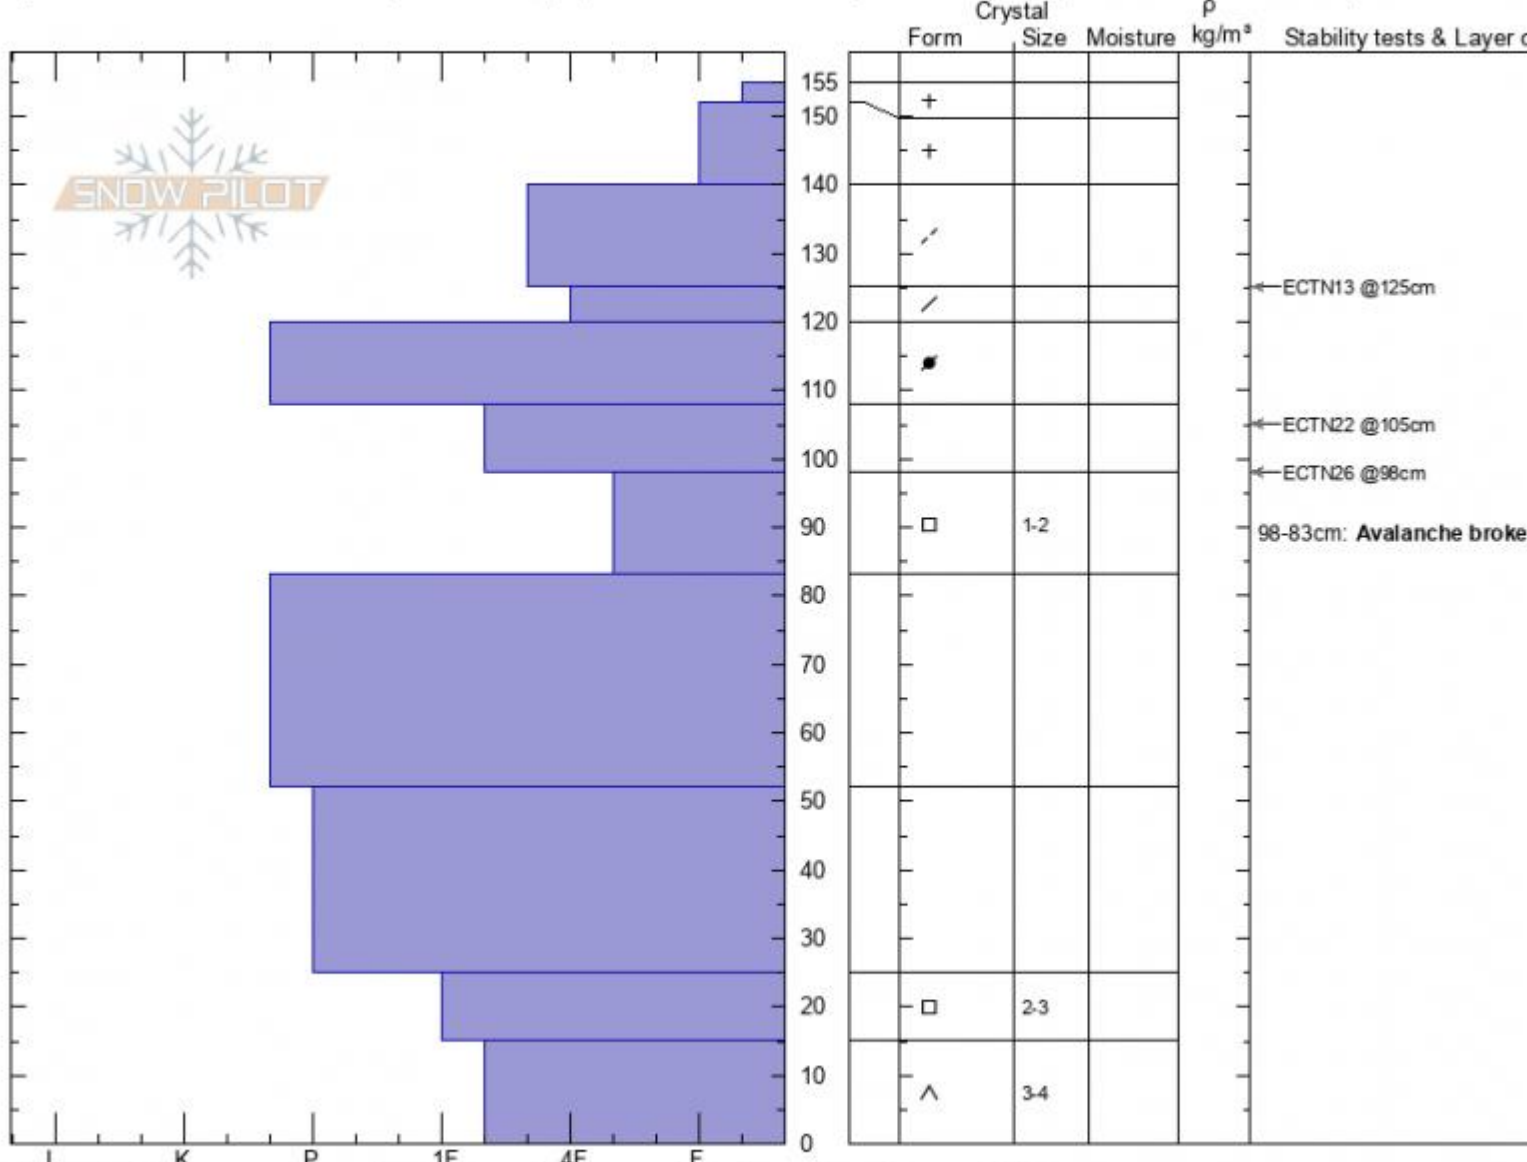

Beaver Creek Crown
 Madison Range-N
 MT
 Elevation: 9400 ft
 Aspect: 5°

Ian Hoyer
 01/08/2021 - 12:00pm
 Co-ord: 45.16978N, -111.36992W
 Slope Angle: 37°
 Wind Loading: **previous**

Stability: **poor**
 Air Temperature: 19°F
 Sky Cover: **FEW**
 Precipitation: **NO**
 Wind: **Calm**

HS: 155 Layer Notes:
 98-83cm: **Avalanche broke on b**
 98-83cm: **Problematic layer**

Specifics: Recent avalanche activity on similar slopes; Recent avalanche activity on different slopes; Snowmobile tracks on slope

Notes: Dug in the crown of an avalanche triggered by a snowmobiler the previous afternoon (1/7/21).

Advisory Region
 Northern Madison
 Longitude
 -111.38W
 Latitude
 45.17N

Avalanche Details: [Rider triggered large, wide slide on Buck Ridge](#)
 Northern Madison, 2021-01-08