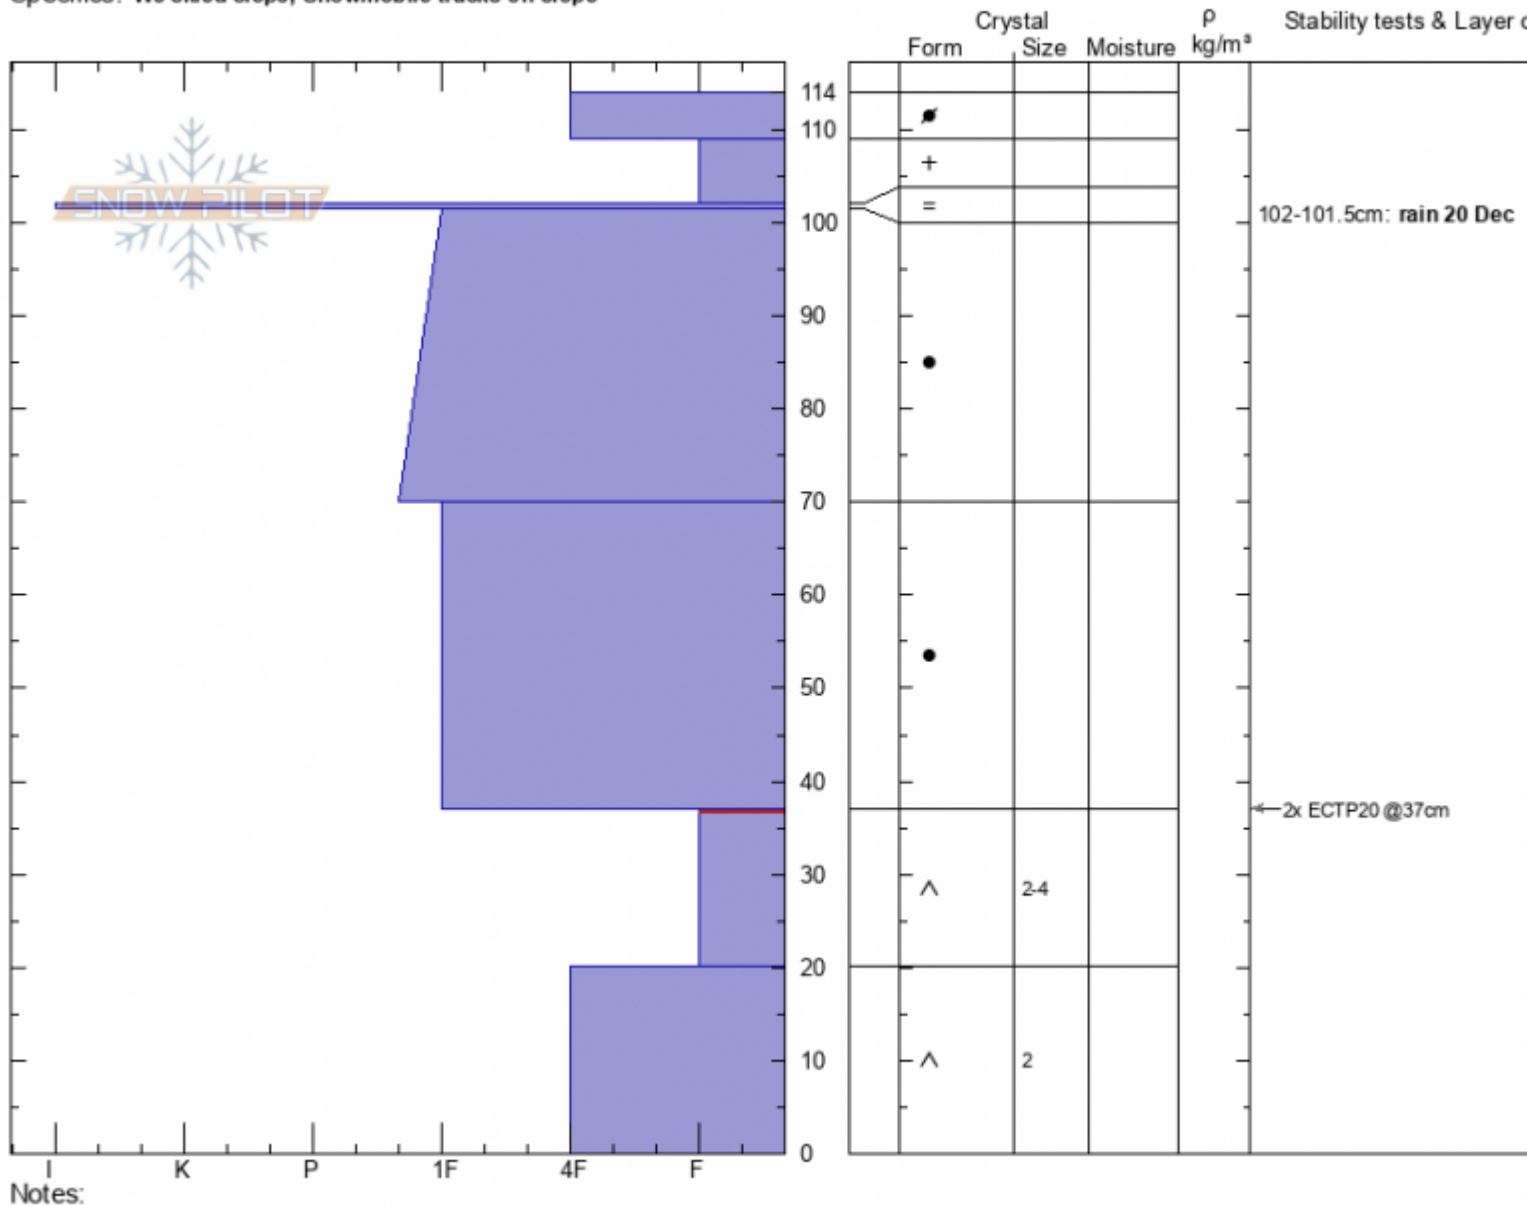

Lionhead Ridge
Lionhead Range
MT
 Elevation: **9008 ft**
 Aspect: **20°**
 Specifics: **We skied slope; Snowmobile tracks on slope**

Doug Chabot-Admin
12/27/2020 - 11:40am
 Co-ord: **44.71538N, -111.31876W**
 Slope Angle: **18°**
 Wind Loading: **previous**

Stability: **Poor**
 Air Temperature: **-8°C**
 Sky Cover: **SCT**
 Precipitation: **NO**
 Wind: **W Moderate**

HS: **114** Layer Notes:
 102-101.5cm: **rain 20 Dec**
 37-20cm: **Problematic layer**

Advisory Region
 Lionhead Range
 Longitude
 -111.32W
 Latitude
 44.71N

Forecast link: [GNFAC Avalanche Forecast for Mon Dec 28, 2020](#)
 Lionhead Range, 2020-12-27