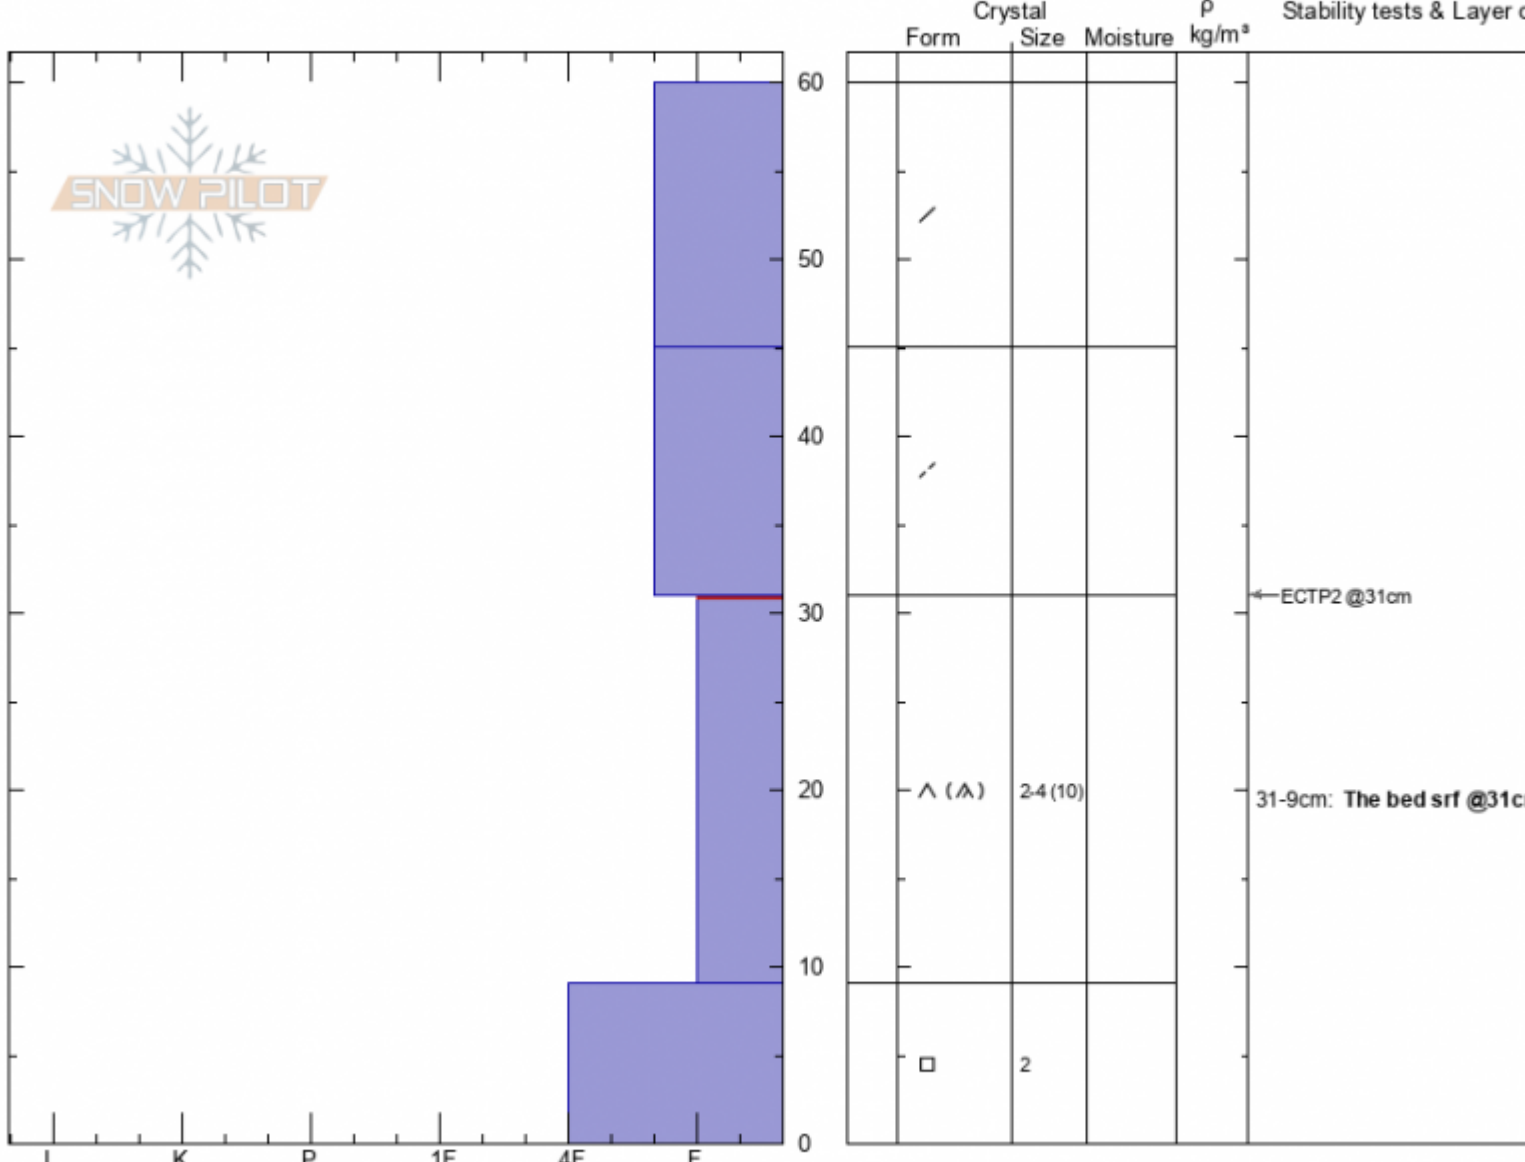

Ski Hill North  
Lionhead Range  
MT

Elevation: 8121 ft  
Aspect: 60°

Doug Chabot-Admin  
12/20/2020 - 12:30pm  
Co-ord: 44.70338N, -111.29811W  
Slope Angle: 24°  
Wind Loading: no

Stability: **Poor**  
Air Temperature: -7°C  
Sky Cover: **OVC**  
Precipitation: **S-1**  
Wind: **SW Moderate**

HS: 60  
Layer Notes:  
31-9cm: The bed srf @31cm  
31-9cm: Problematic layer

Specifics: Pit is adjacent to avalanche: other; Collapsing, widespread; Cracking; Recent avalanche activity on similar slopes; Instability rapidly ri

Advisory Region  
Lionhead Range  
Longitude  
-111.29W  
Latitude  
44.70N

**Avalanche Details:** [Two skier triggered slides at Lionhead](#)  
Lionhead Range, 2020-12-20