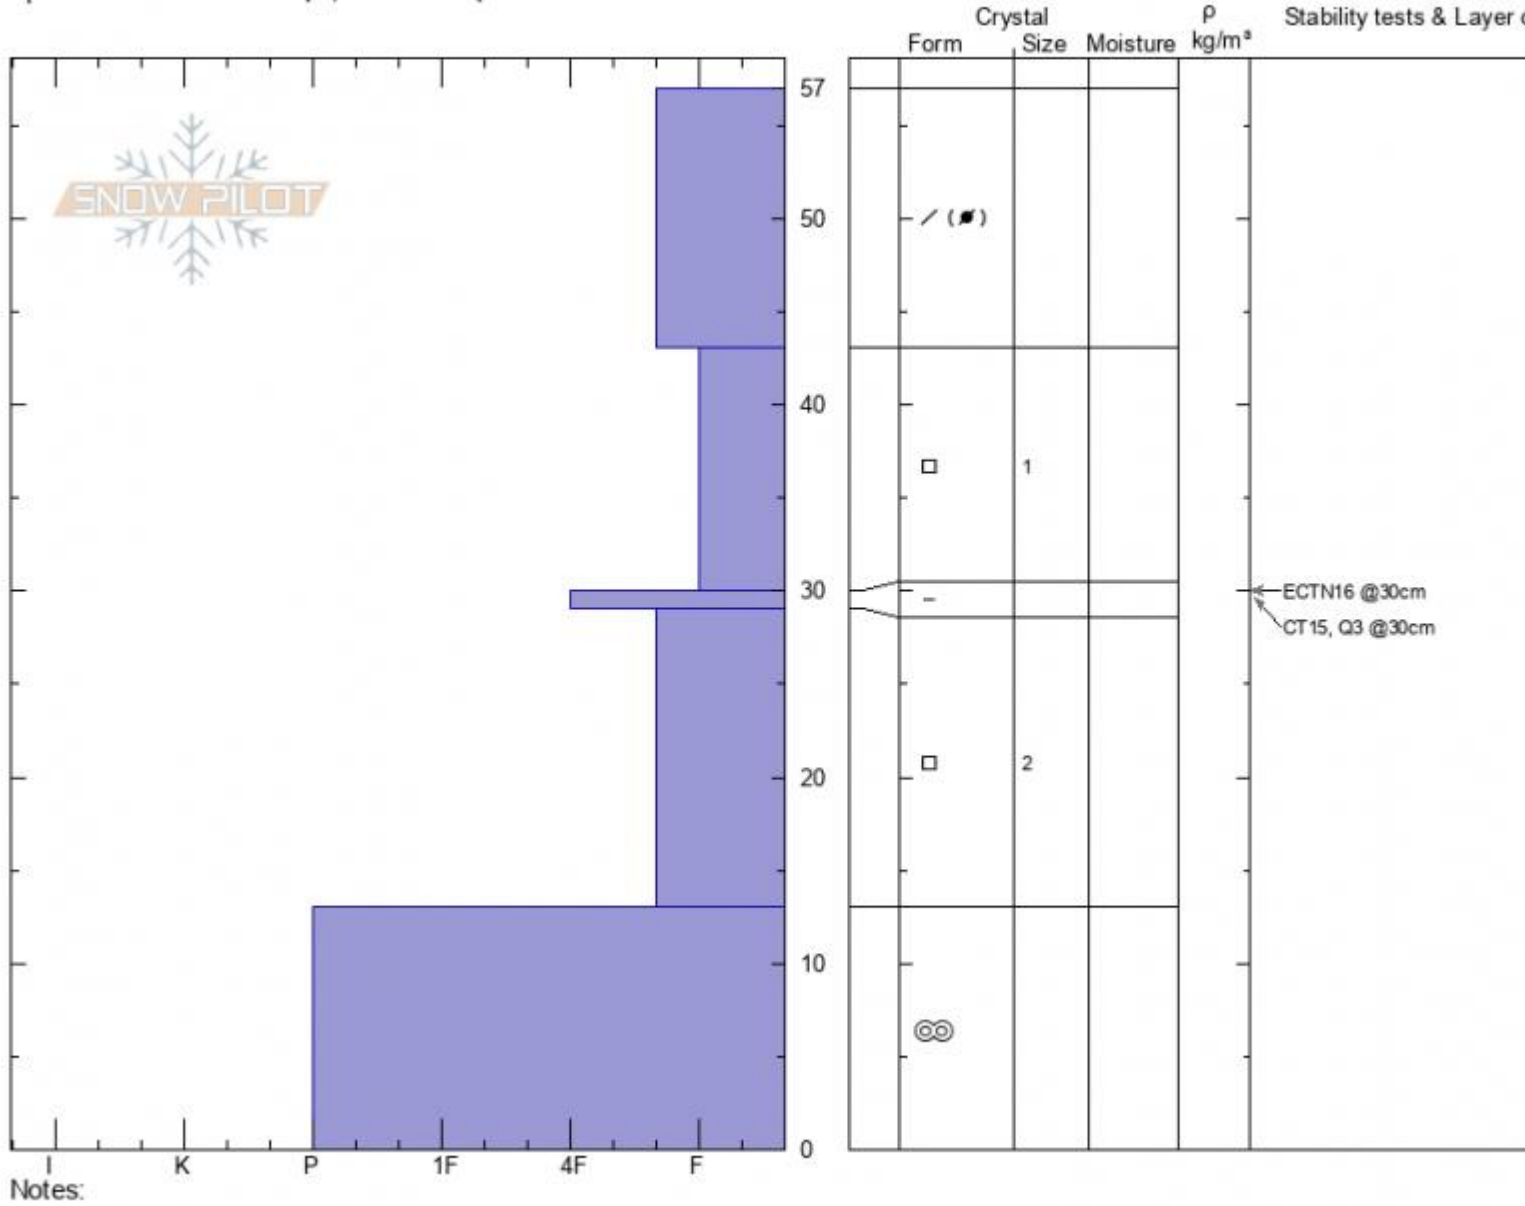

Ramp
 Bridger Range
 MT
 Elevation: 7887 ft
 Aspect: 110°
 Specifics: Ski tracks on slope; We skied slope

Spencer Jonas
 12/03/2020 - 1:30pm
 Co-ord: 45.82976N, -110.92911W
 Slope Angle: 25°
 Wind Loading: no

Stability:
 Air Temperature:
 Sky Cover: CLR
 Precipitation: NO
 Wind: N Light Breeze

Layer Notes:

HS: 57
 PF: 40
 PS: 15

Advisory Region
 Bridger Range
 Longitude
 -110.93W
 Latitude
 45.83N

Forecast link: [GNFAC Avalanche Forecast for Fri Dec 4, 2020](#)
 Bridger Range, 2020-12-03