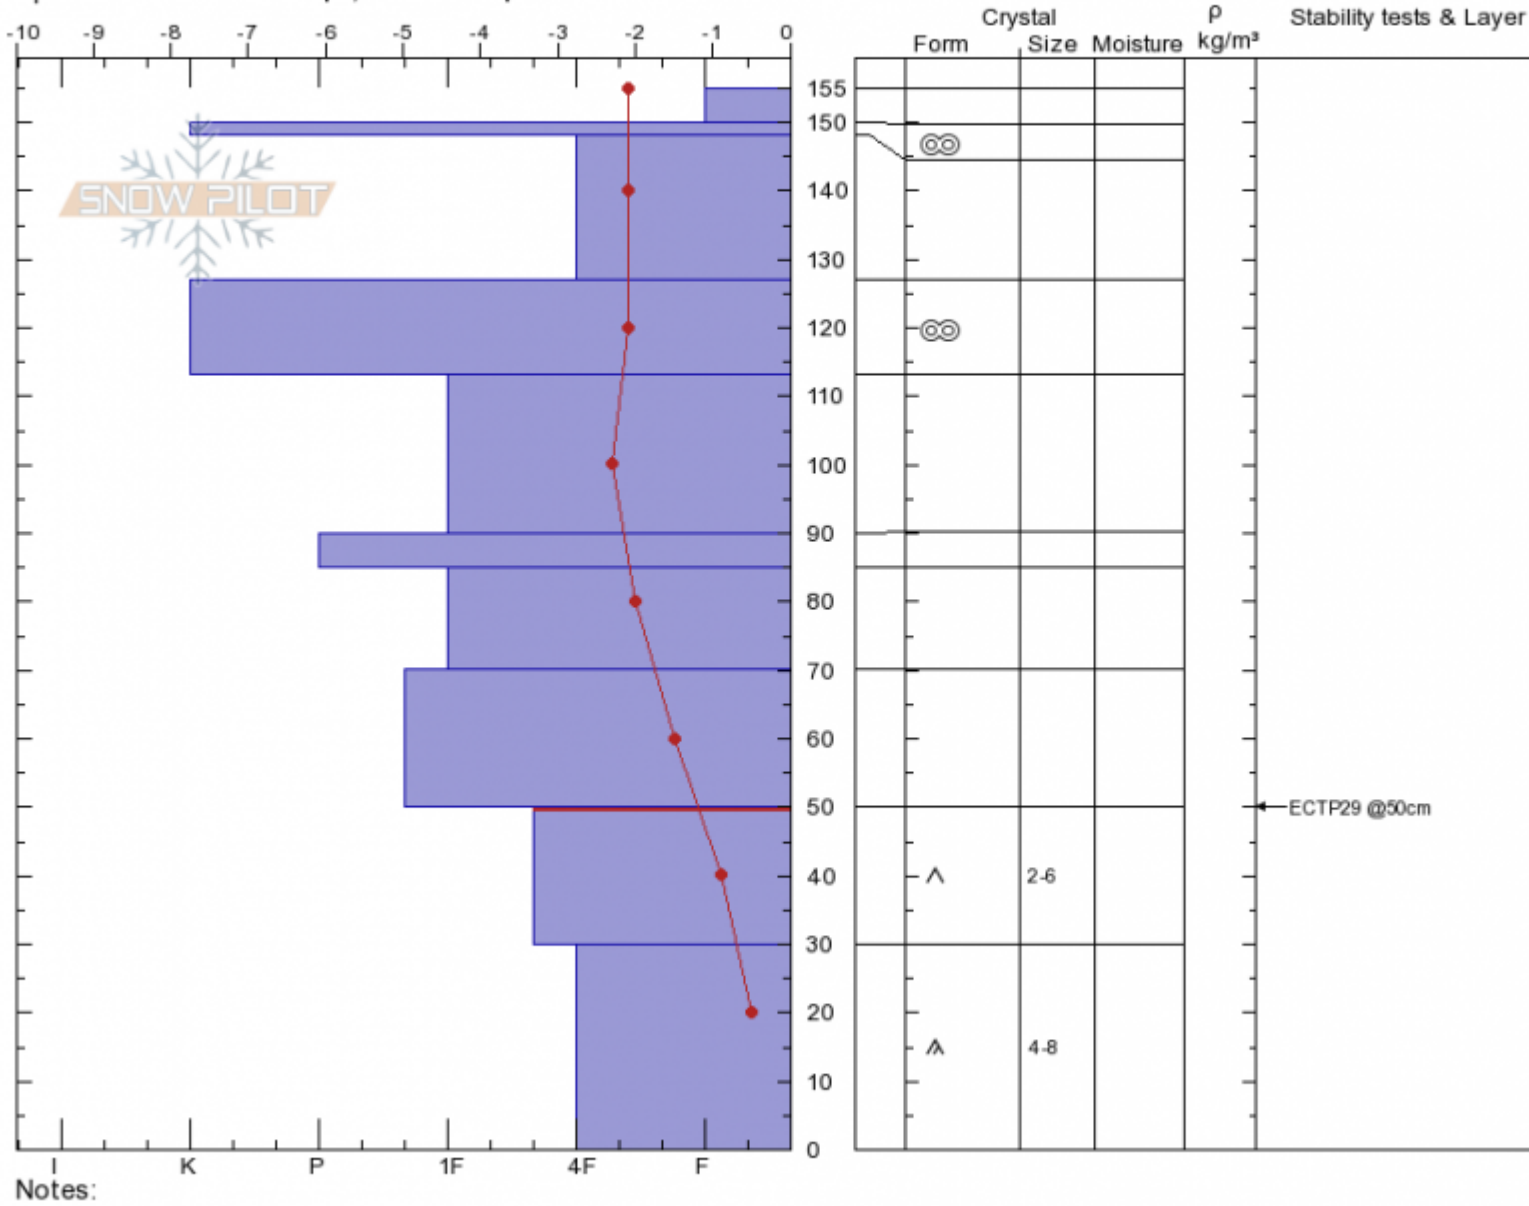

**Bacon Rind Meadow**  
**Madison Range-S**  
**MT**  
 Elevation: **8691 ft**  
 Aspect: **95°**  
 Specifics: **Ski tracks on slope; We skied slope**

**Doug Chabot-Admin**  
**03/18/2020 - 11:45am**  
 Co-ord: **44.96777N, -111.09633W**  
 Slope Angle: **17°**  
 Wind Loading:

Stability: **Good**  
 Air Temperature: **-4°C**  
 Sky Cover: **OVC**  
 Precipitation: **S1**  
 Wind:

HS: **155** Layer Notes:  
 50-30cm: **Problematic layer**

Advisory Region  
 Southern Madison  
 Longitude  
 -111.10W  
 Latitude  
 44.96N  
 Southern Madison, 2020-03-18