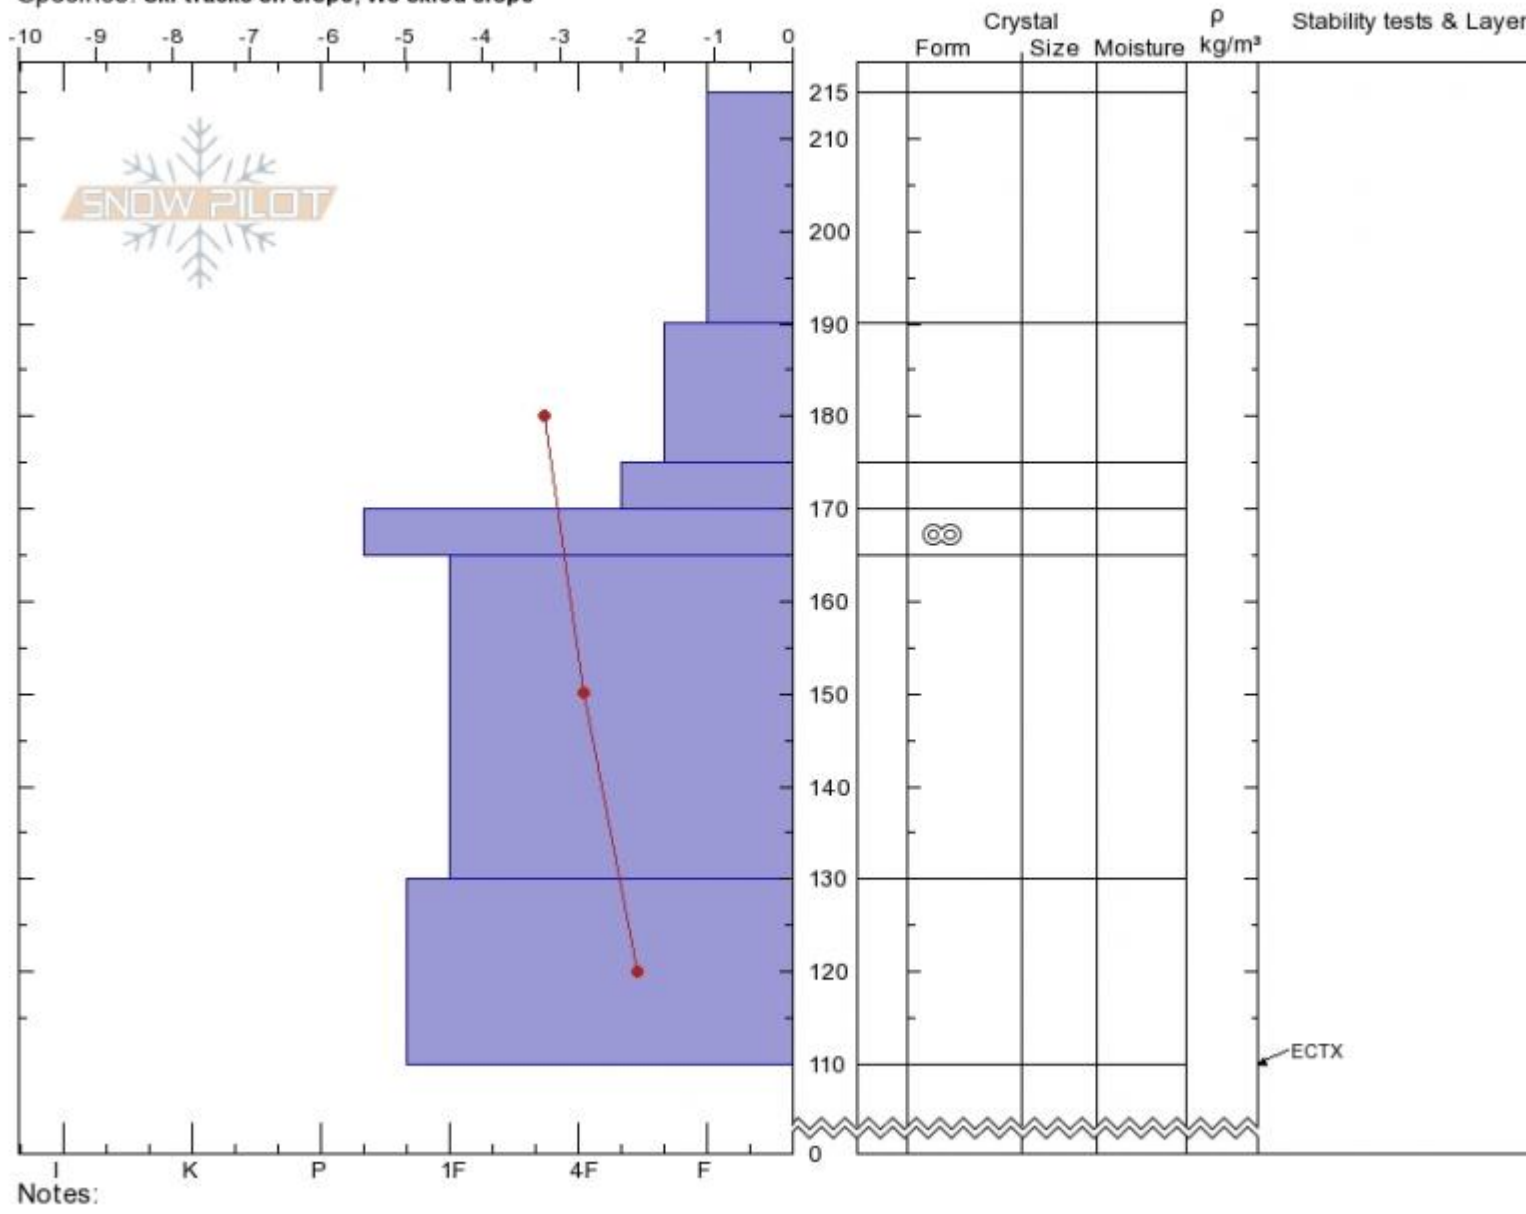

Spankys
Madison Range-N
MT
 Elevation: **9300 ft**
 Aspect: **70°**
 Specifics: **Ski tracks on slope; We skied slope**

Spencer Jonas
03/15/2020 - 11:30am
 Co-ord: **45.32909N, -111.38120W**
 Slope Angle: **33°**
 Wind Loading: **no**

Stability: **Good**
 Air Temperature:
 Sky Cover: **OVC**
 Precipitation:
 Wind: **Calm**

HS:215 Layer Notes:

Advisory Region
 Northern Madison
 Longitude
 -111.38W
 Latitude
 45.35N
 Northern Madison, 2020-03-15