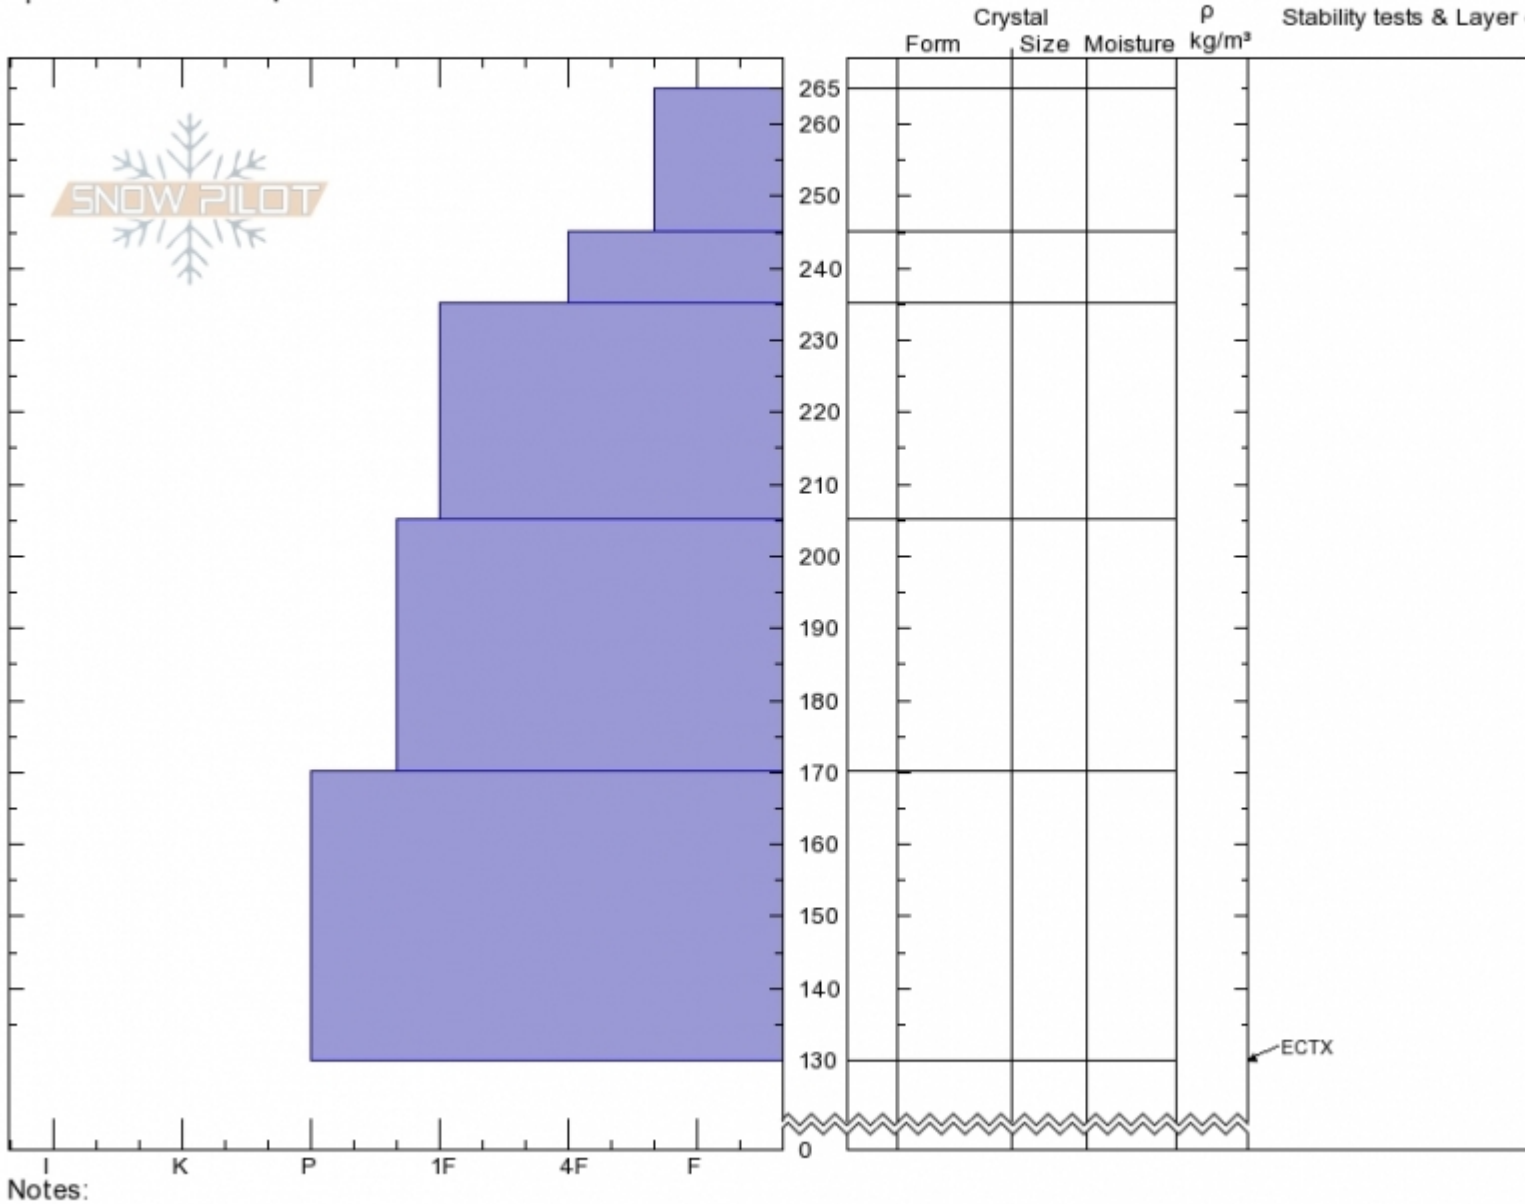

Republic Creek  
Beartooths  
MT  
Elevation: 9800 ft  
Aspect: 240°  
Specifics: We skied slope

Spencer Jonas  
02/24/2020 - 1:30pm  
Co-ord: 44.98517N, -109.92538W  
Slope Angle: 28°  
Wind Loading:

Stability:  
Air Temperature:  
Sky Cover: BKN  
Precipitation: NO  
Wind: S Light Breeze

HS:265 Layer Notes:  
PS:20

Advisory Region  
Cooke City  
Longitude  
-109.94W  
Latitude  
44.99N

Forecast link: [GNFAC Avalanche Forecast for Tue Feb 25, 2020](#)  
Cooke City, 2020-02-24