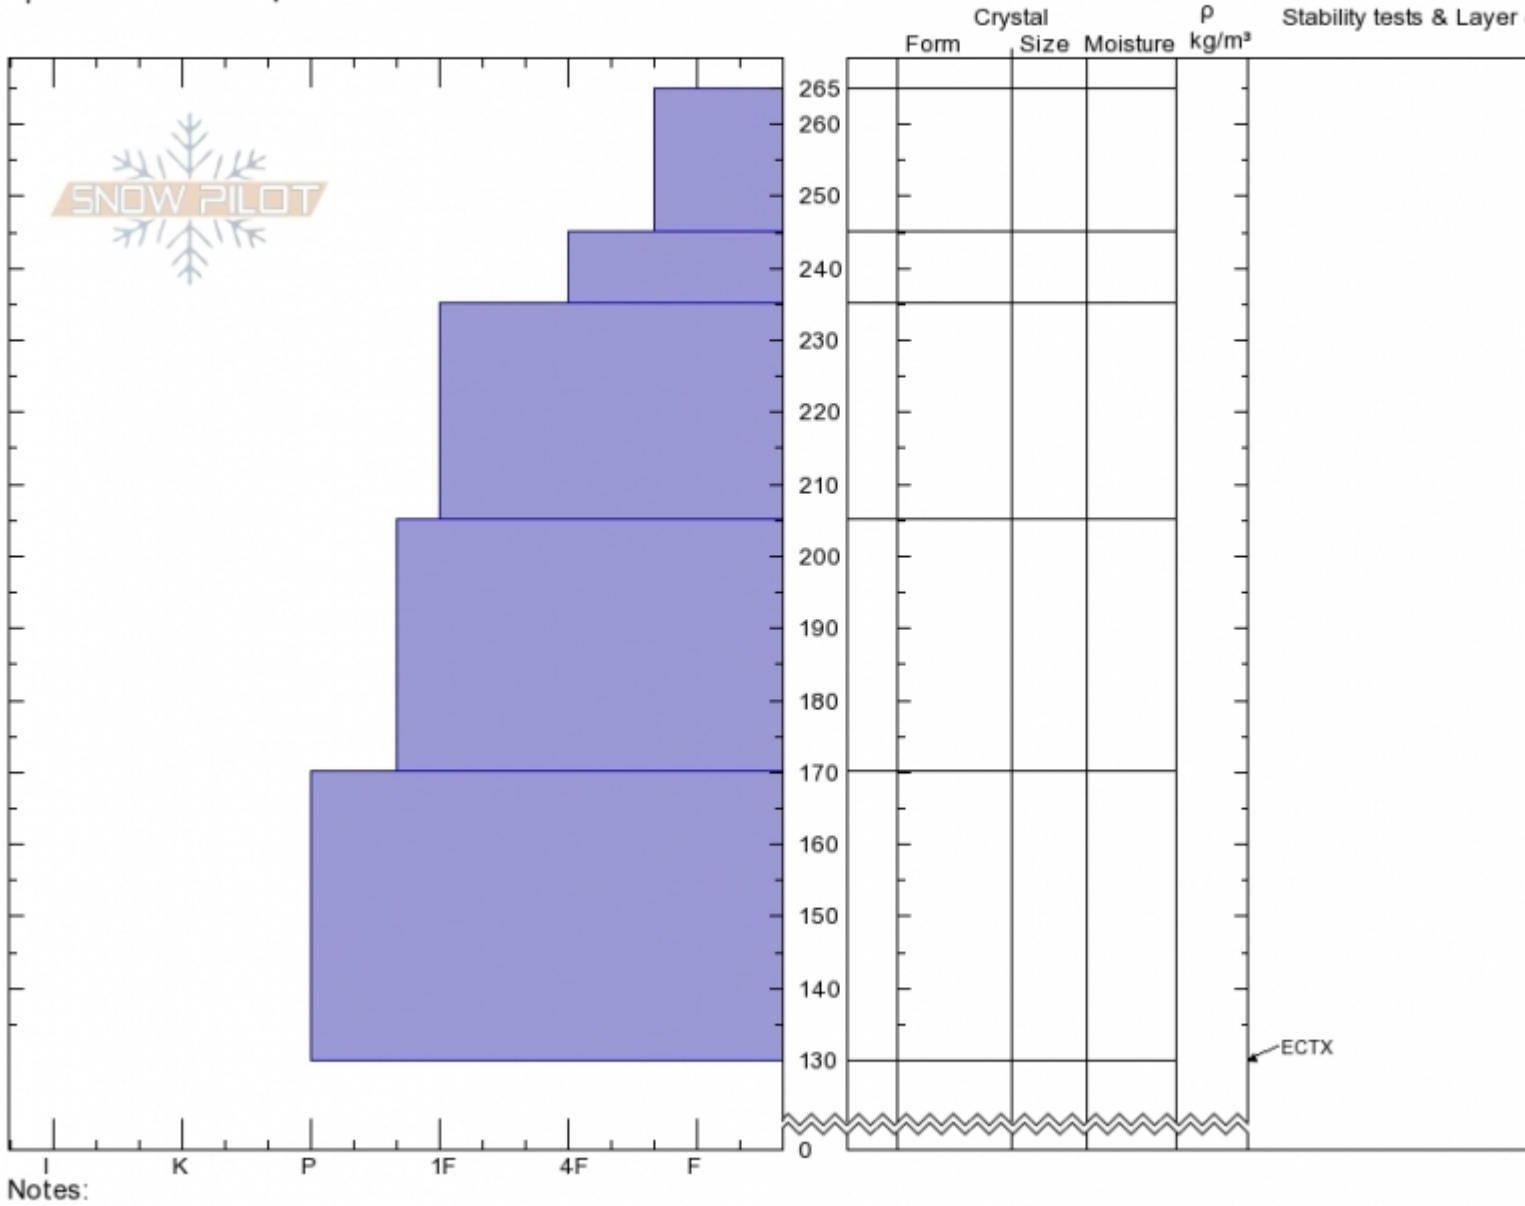

Republic Creek
 Beartooths
 MT
 Elevation: 9800 ft
 Aspect: 240°
 Specifics: We skied slope

Spencer Jonas
 02/24/2020 - 1:30pm
 Co-ord: 44.98517N, -109.92538W
 Slope Angle: 28°
 Wind Loading:

Stability:
 Air Temperature:
 Sky Cover: BKN
 Precipitation: NO
 Wind: S Light Breeze

HS:265
 PS:20
 Layer Notes:

Advisory Region
 Cooke City
 Longitude
 -109.94W
 Latitude
 44.99N

Forecast link: [GNFAC Avalanche Forecast for Tue Feb 25, 2020](#)
 Cooke City, 2020-02-24