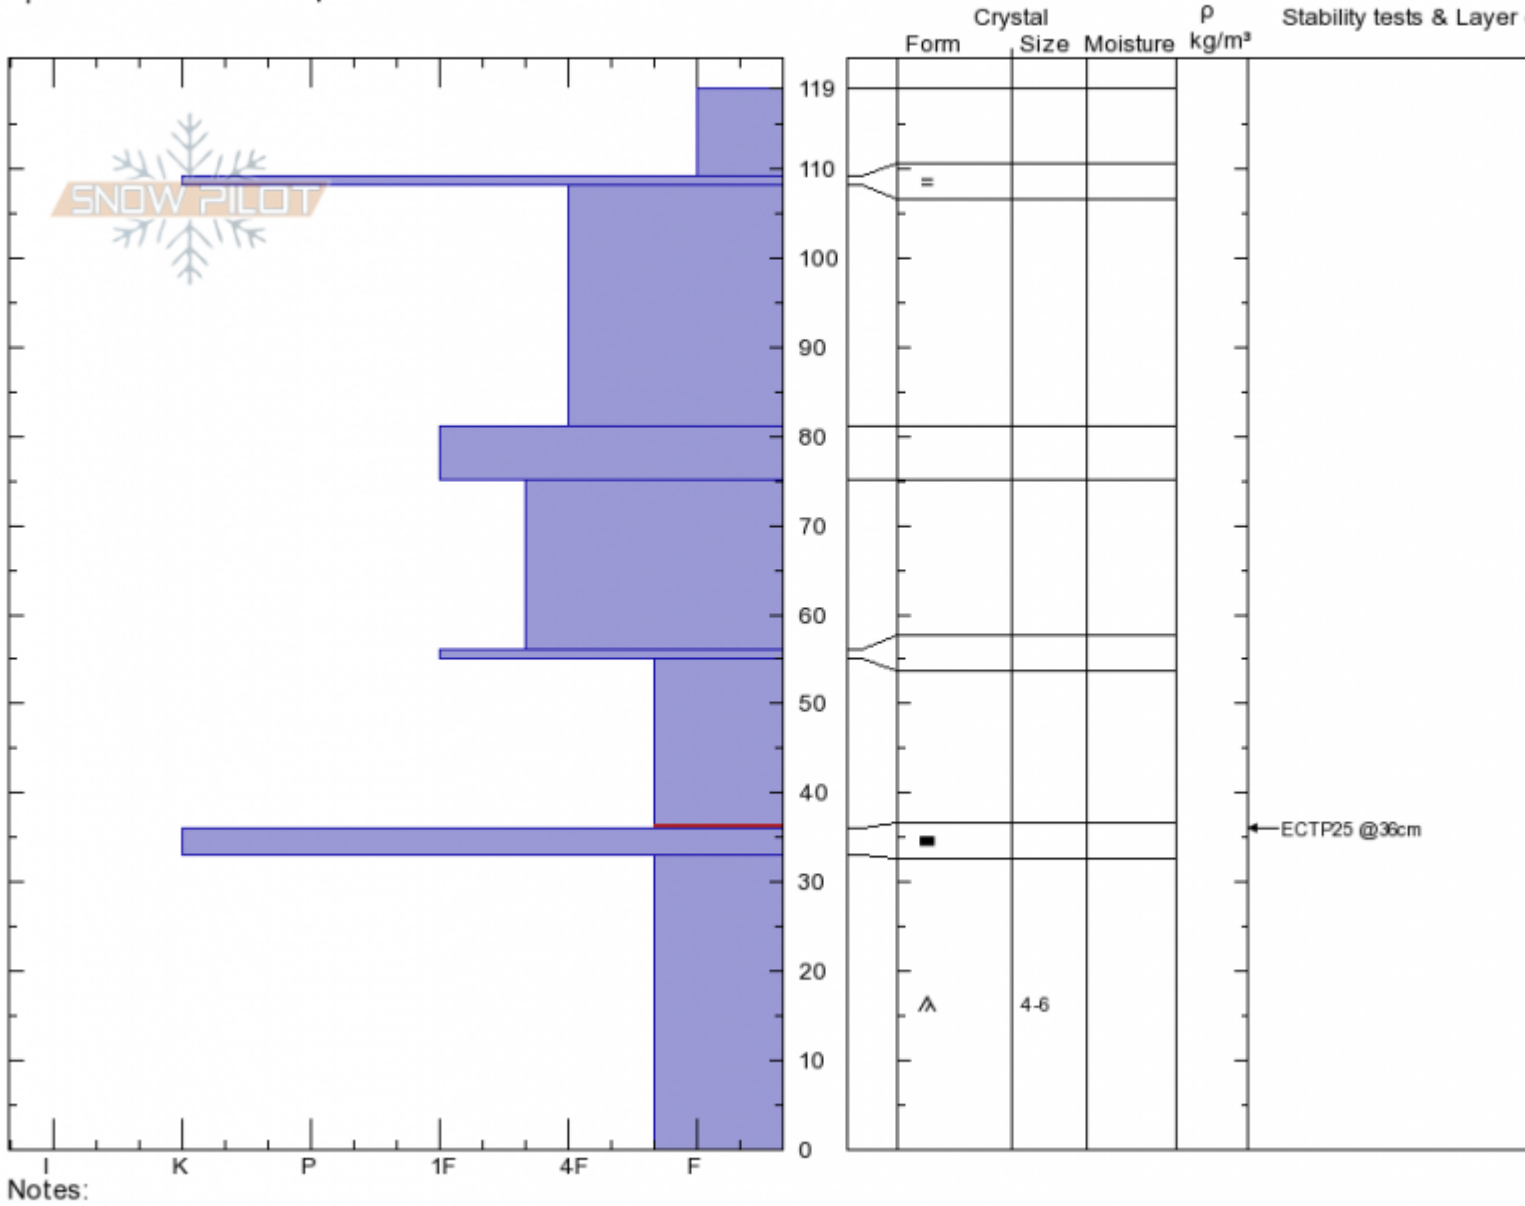

Tyler's Slope  
 Madison Range-N  
 MT  
 Elevation: 9086 ft  
 Aspect: 240°  
 Specifics: Ski tracks on slope

Doug Chabot-Admin  
 01/28/2020 - 11:00am  
 Co-ord: 45.32433N, -111.38257W  
 Slope Angle: 35°  
 Wind Loading:

Stability:  
 Air Temperature: -6°C  
 Sky Cover: OVC  
 Precipitation: S1  
 Wind: Calm

HS:119 Layer Notes:  
 55-36cm: Problematic layer

Advisory Region  
 Northern Madison  
 Longitude  
 -111.39W  
 Latitude  
 45.34N

Forecast link: [GNFAC Avalanche Forecast for Wed Jan 29, 2020](#)  
 Northern Madison, 2020-01-28