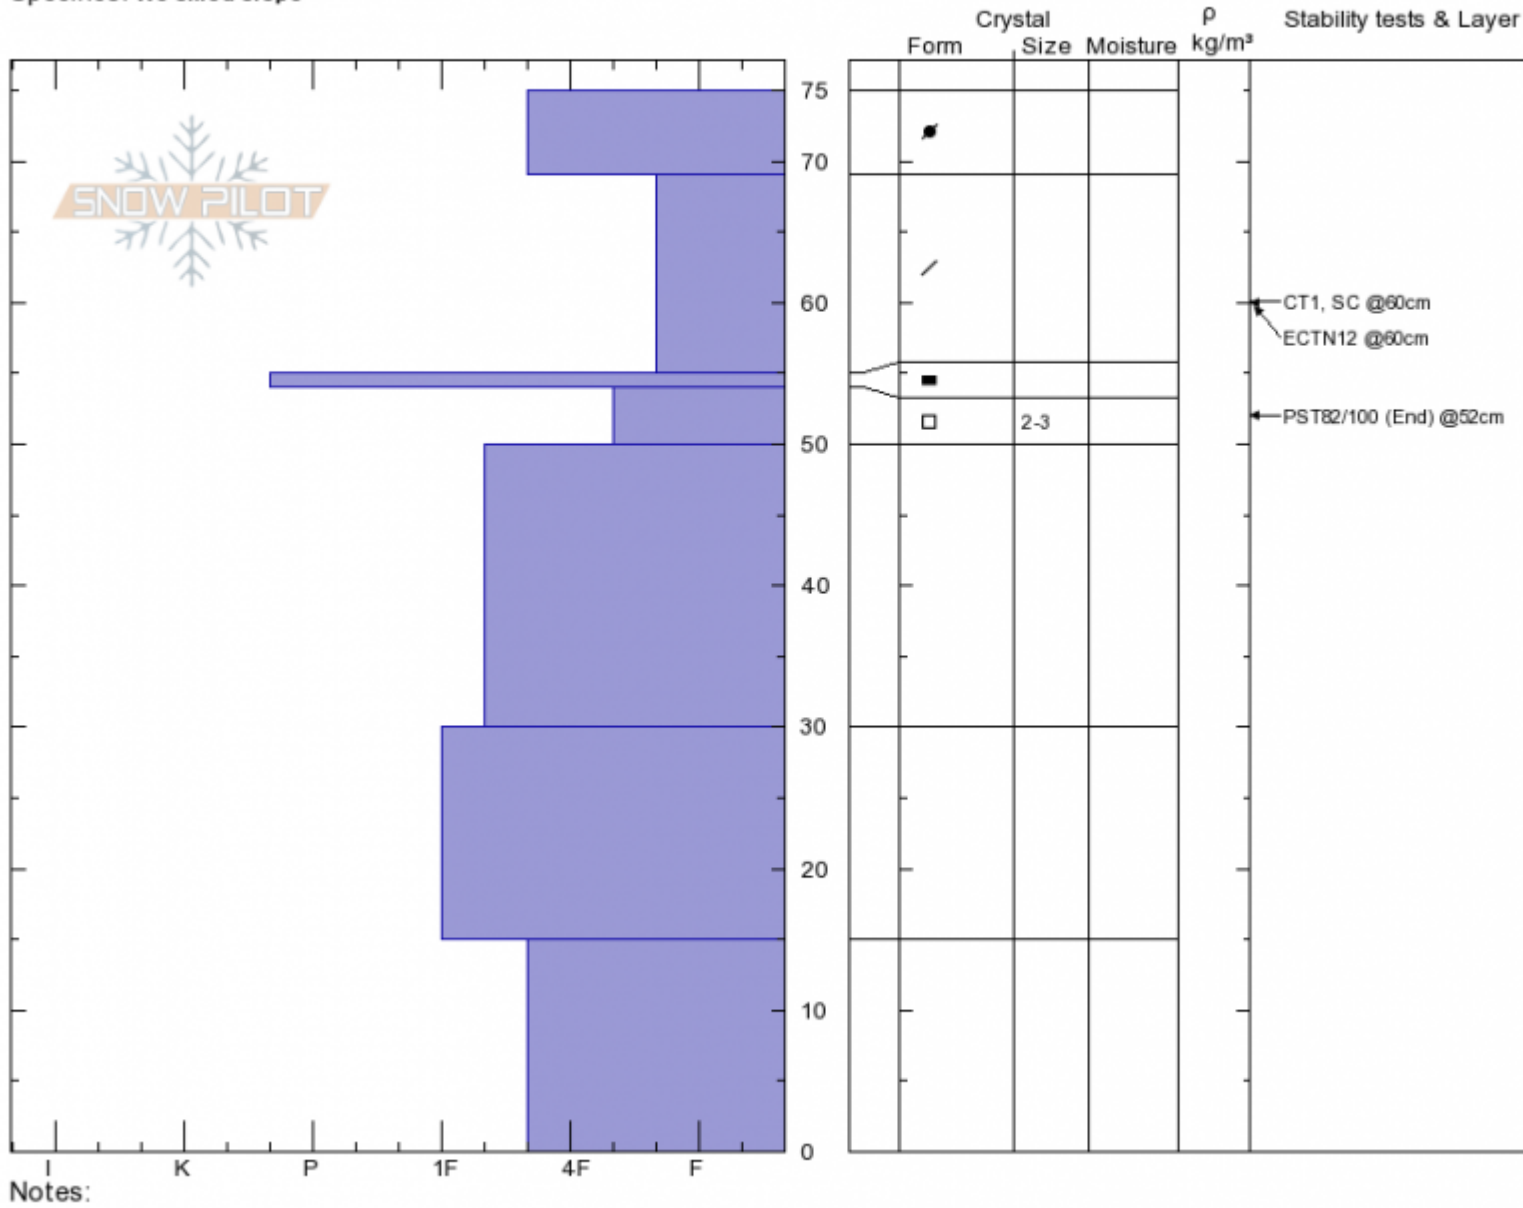

Blackmore- North Face **Andrew Schauer**
Gallatin Range-N **01/11/2020 - 1:30pm**
MT **Co-ord: 45.44750N, -111.00280W**
Elevation: 9480 ft **Slope Angle: 35°**
Aspect: 305° **Wind Loading: yes**
Specifics: We skied slope

Stability: Good
Air Temperature:
Sky Cover: OVC
Precipitation: S-1
Wind: N Light Breeze

HS:75 **Layer Notes:**
 54-50cm:**Problematic layer**

Advisory Region
 Northern Gallatin
 Longitude
 -111.00W
 Latitude
 45.45N
 Northern Gallatin, 2020-01-11