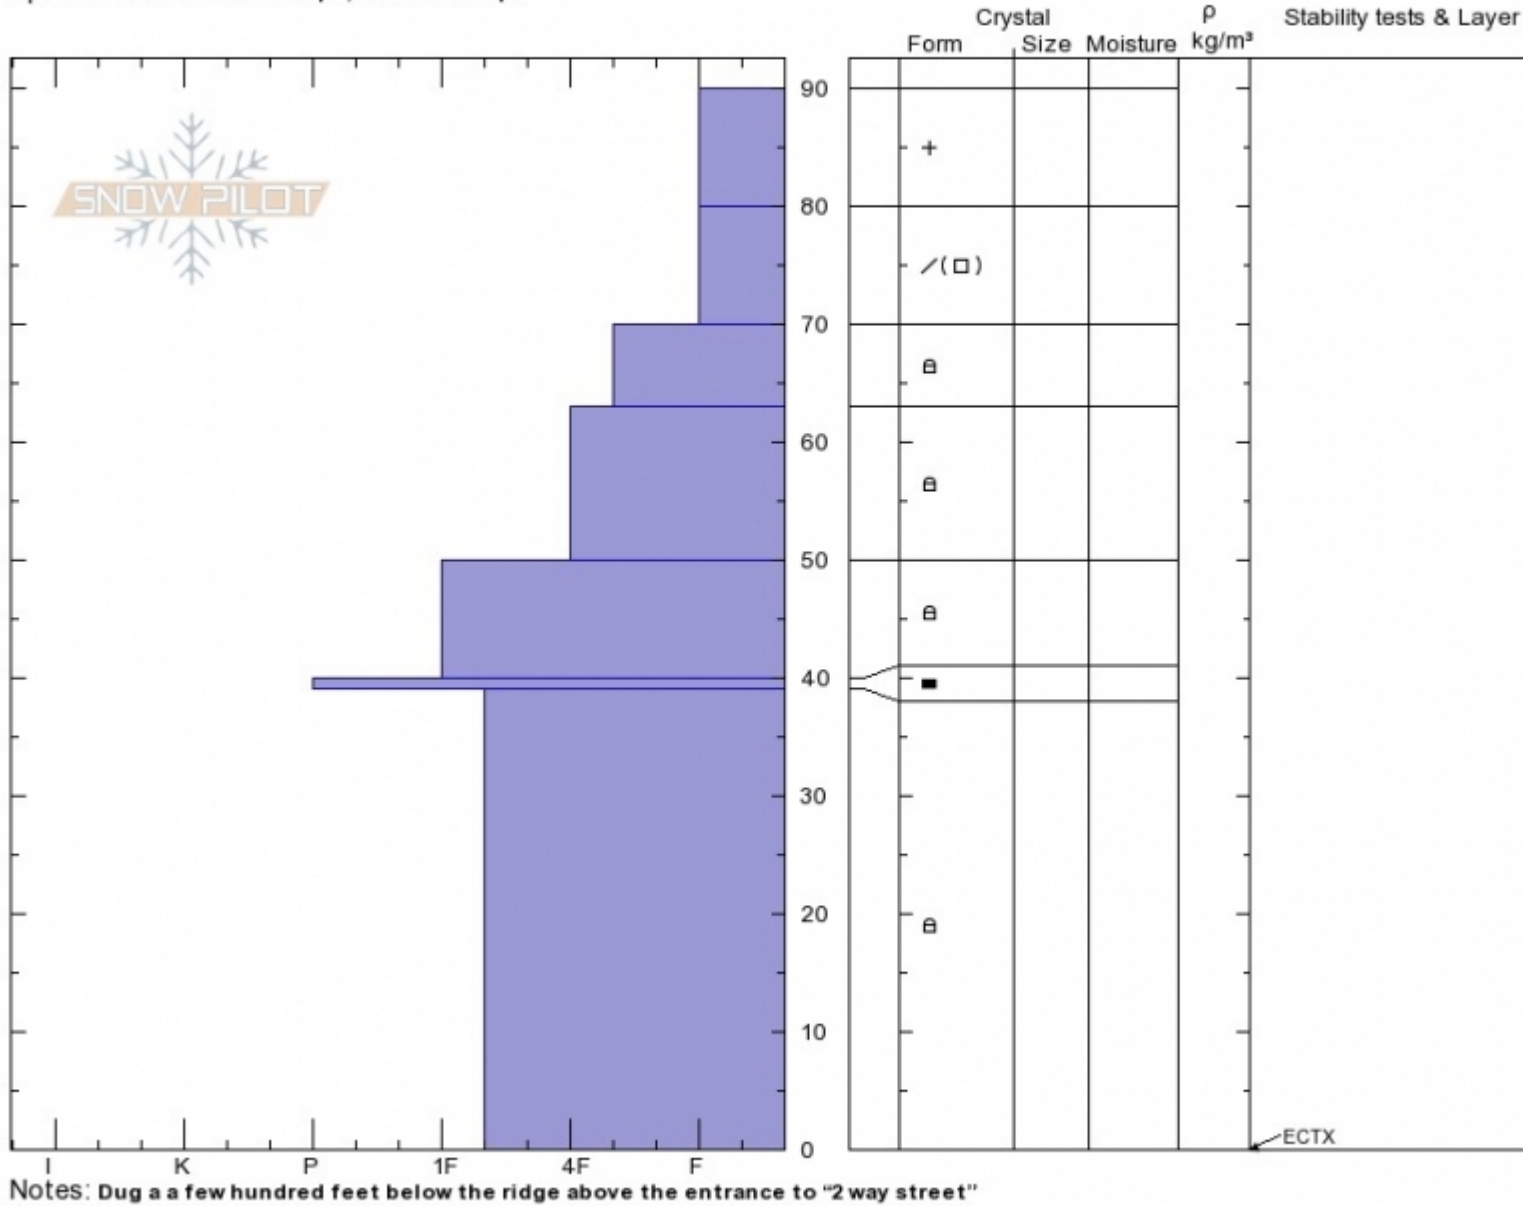

**Bridger Bowl**  
**Bridger Range**  
**MT**  
 Elevation: **8259 ft**  
 Aspect: **90°**  
 Specifics: **Ski tracks on slope; We skied slope**

**Spencer Jonas**  
**12/01/2019 - 11:30am**  
 Co-ord: **45.81974N, -110.92818W**  
 Slope Angle:  
 Wind Loading:

Stability:  
 Air Temperature:  
 Sky Cover: **FEW**  
 Precipitation: **NO**  
 Wind:

**HS:90**    Layer Notes:  
 80-70cm: **Problematic layer**

Advisory Region  
 Bridger Range  
 Longitude  
 -110.92W  
 Latitude  
 45.82N

**Avalanche Details:** [Natural and human triggered wind slabs in the Bridger Range](#)  
 Bridger Range, 2019-12-01