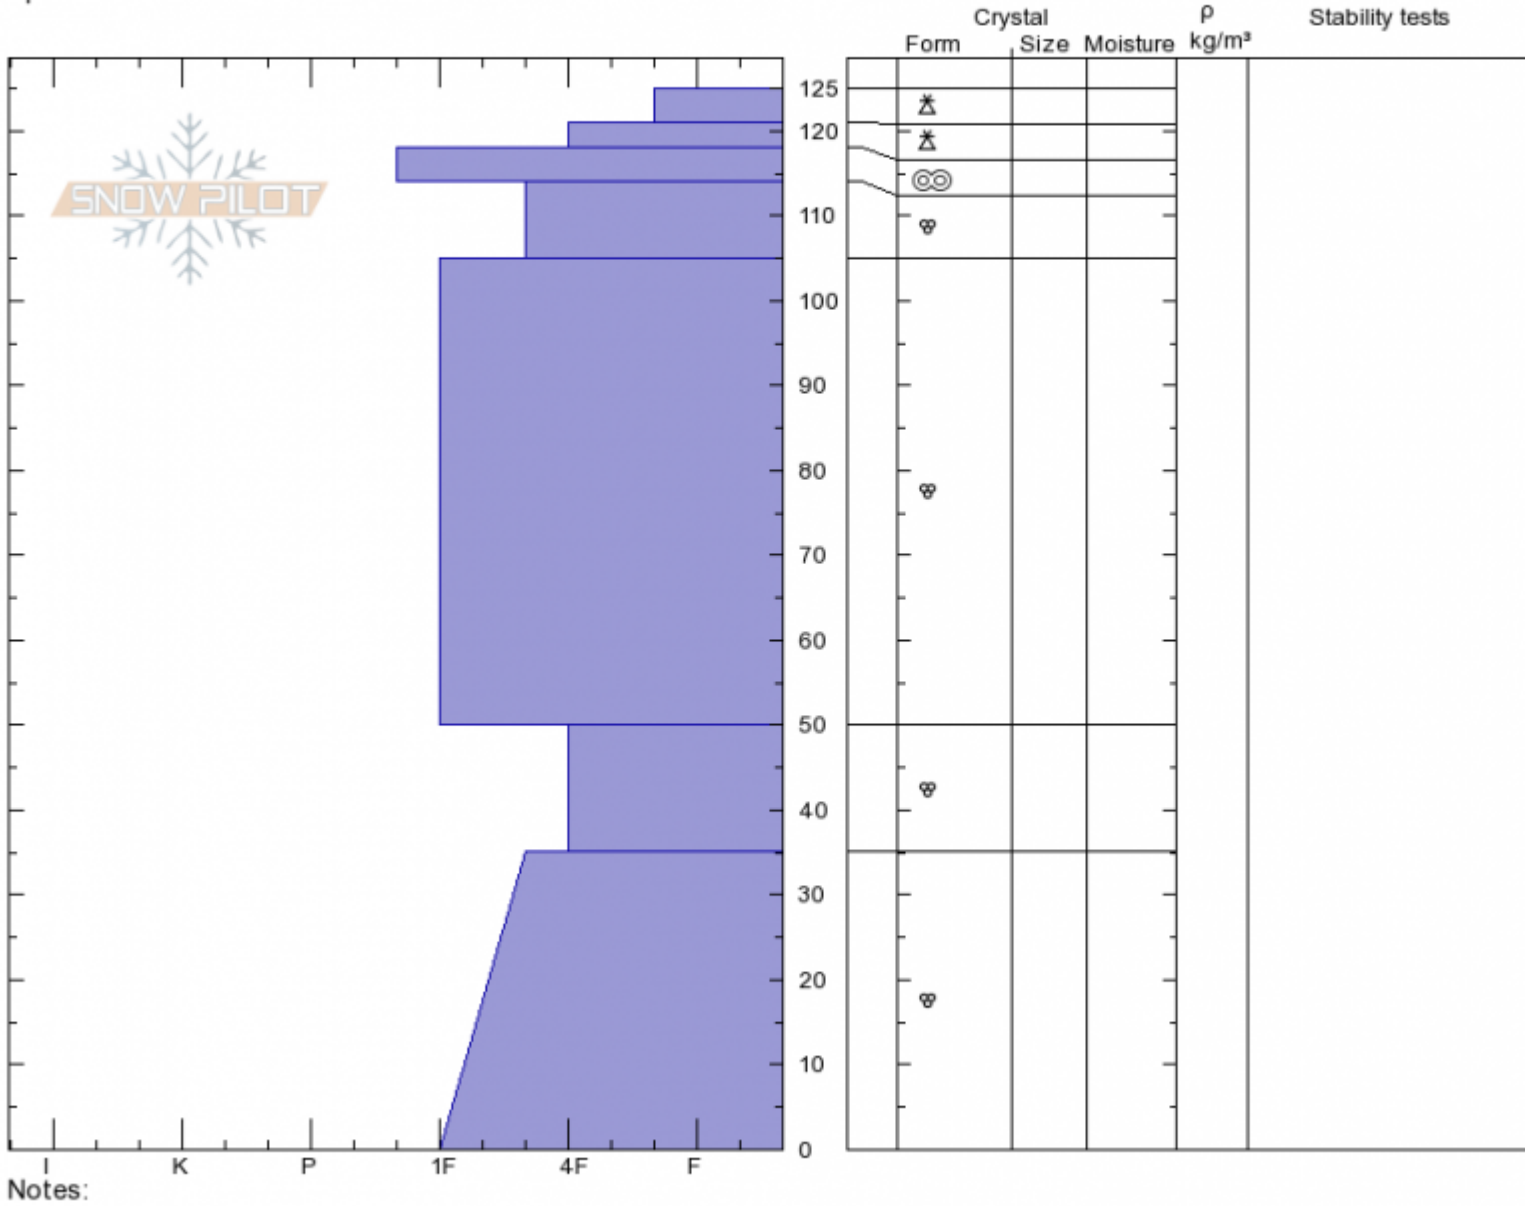

Tuman Gulch  
 Bridger Range  
 MT  
 Elevation: 8450 ft  
 Aspect: 225°  
 Specifics:

Andrew Schauer  
 Sat Apr 6 11:00 2019  
 Co-ord: 45.82326N, -110.93265W  
 Slope Angle: 31°  
 Wind Loading: no

Stability: Fair  
 Air Temperature: -1°C  
 Sky Cover: FEW  
 Precipitation: NO  
 Wind: SW Light Breeze

HS125 PF15

Layer No

Advisory Region  
 Bridger Range  
 Longitude  
 -110.93W  
 Latitude  
 45.82N  
 Bridger Range, 2019-04-06