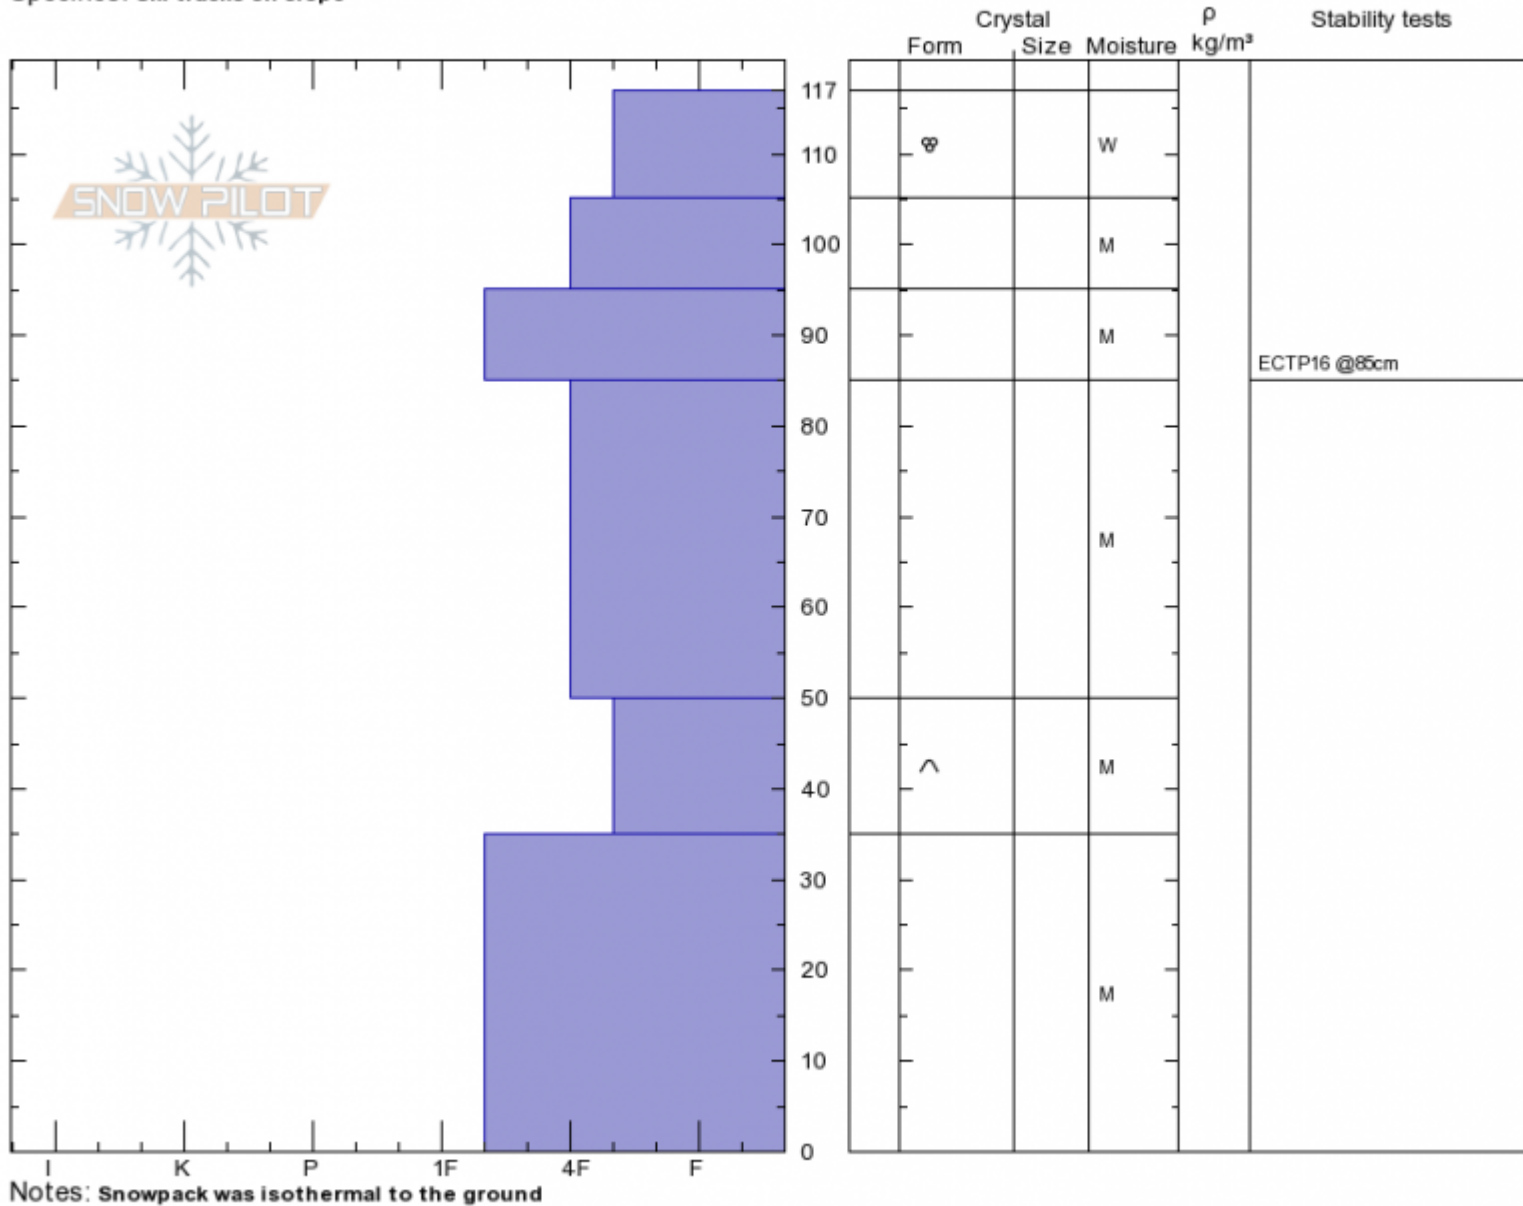

South Saddle
 Bridger Range
 MT
 Elevation: 8770 ft
 Aspect: 105°
 Specifics: Ski tracks on slope

Andrew Schauer
 Sat Mar 23 12:00 2019
 Co-ord: 45.78937N, -110.93668W
 Slope Angle: 35°
 Wind Loading: no

Stability: Fair
 Air Temperature: 3°C
 Sky Cover: FEW
 Precipitation: NO
 Wind: SW Light Breeze

HS117 PF50
 Stability Test Notes

Layer No
 35-50: Pro

Advisory Region
 Bridger Range
 Longitude
 -110.94W
 Latitude
 45.79N
 Bridger Range, 2019-03-23