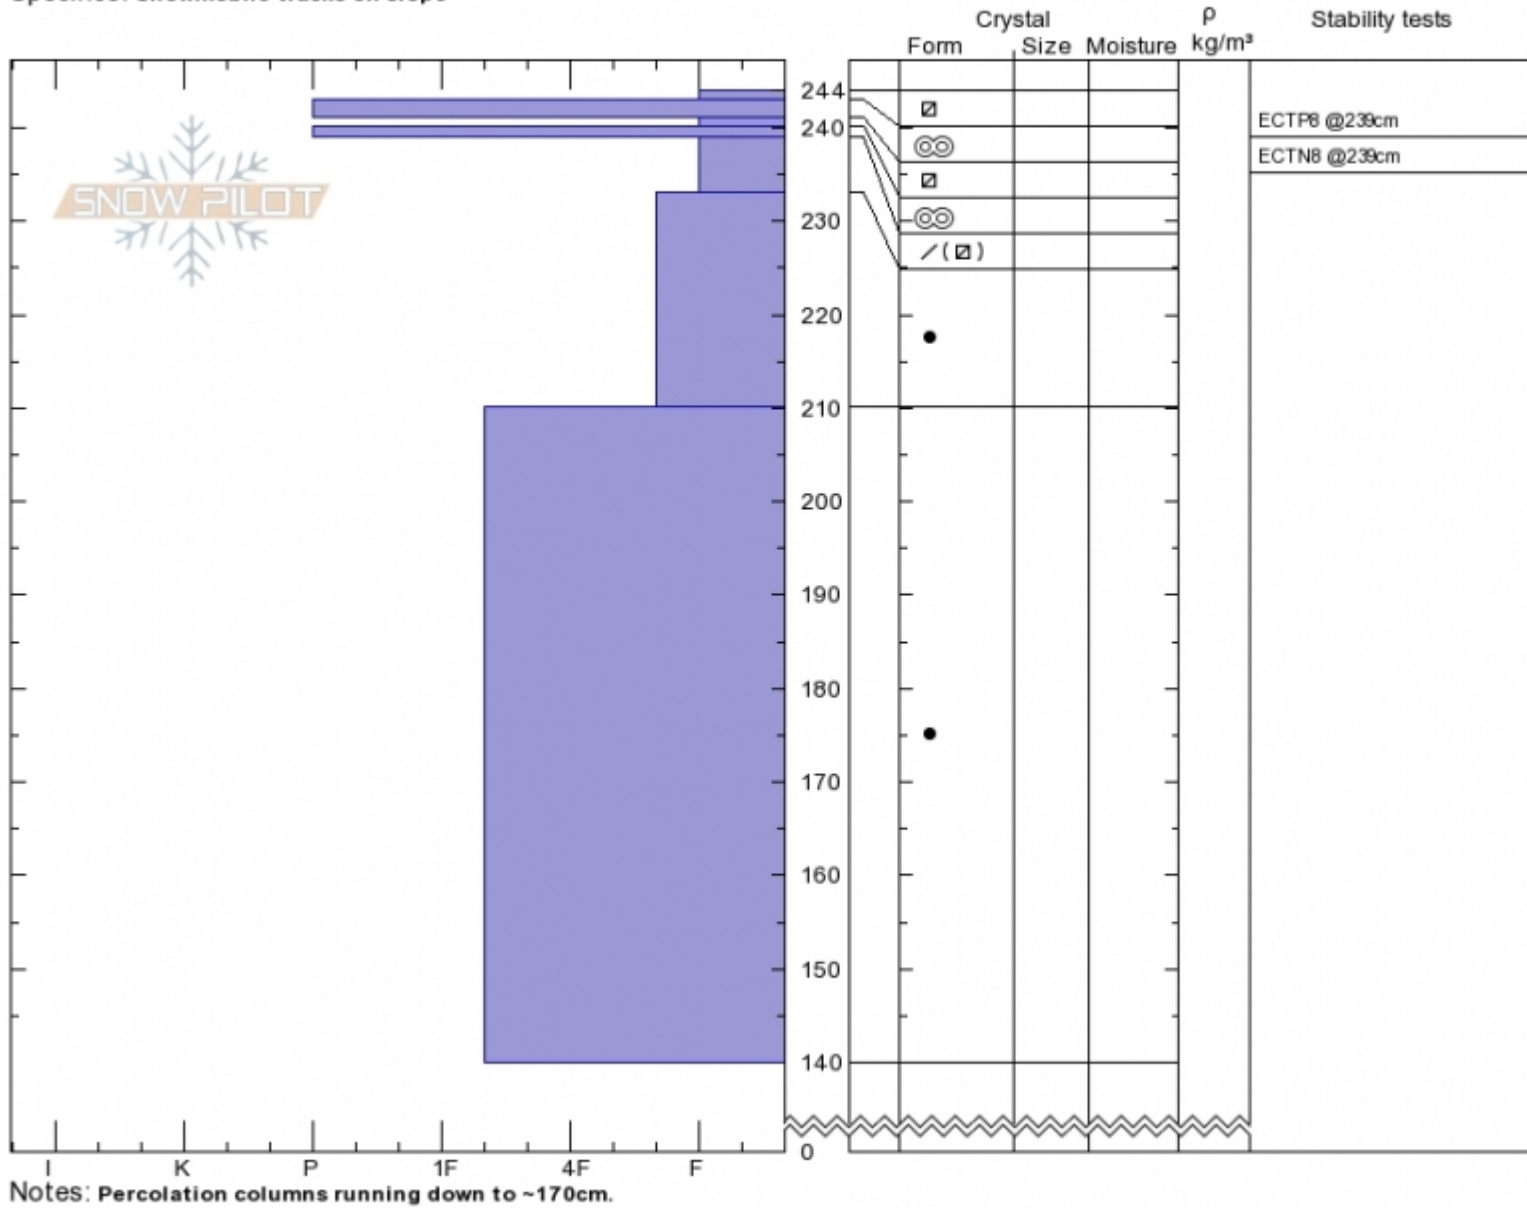

Goose Lake
 Cooke City
 MT
 Elevation: 10000 ft
 Aspect: 145°
 Specifics: Snowmobile tracks on slope

Ian Hoyer
 Mon Mar 18 10:00 2019
 Co-ord: 45.10015N, -109.90665W
 Slope Angle: 30°
 Wind Loading:

Stability: **Good**
 Air Temperature:
 Sky Cover: **CLR**
 Precipitation: **NO**
 Wind: **Calm**

HS244 PF40
 Stability Test Notes

Layer No
 240-241: P

Advisory Region
 Cooke City
 Cooke City, 2019-03-19