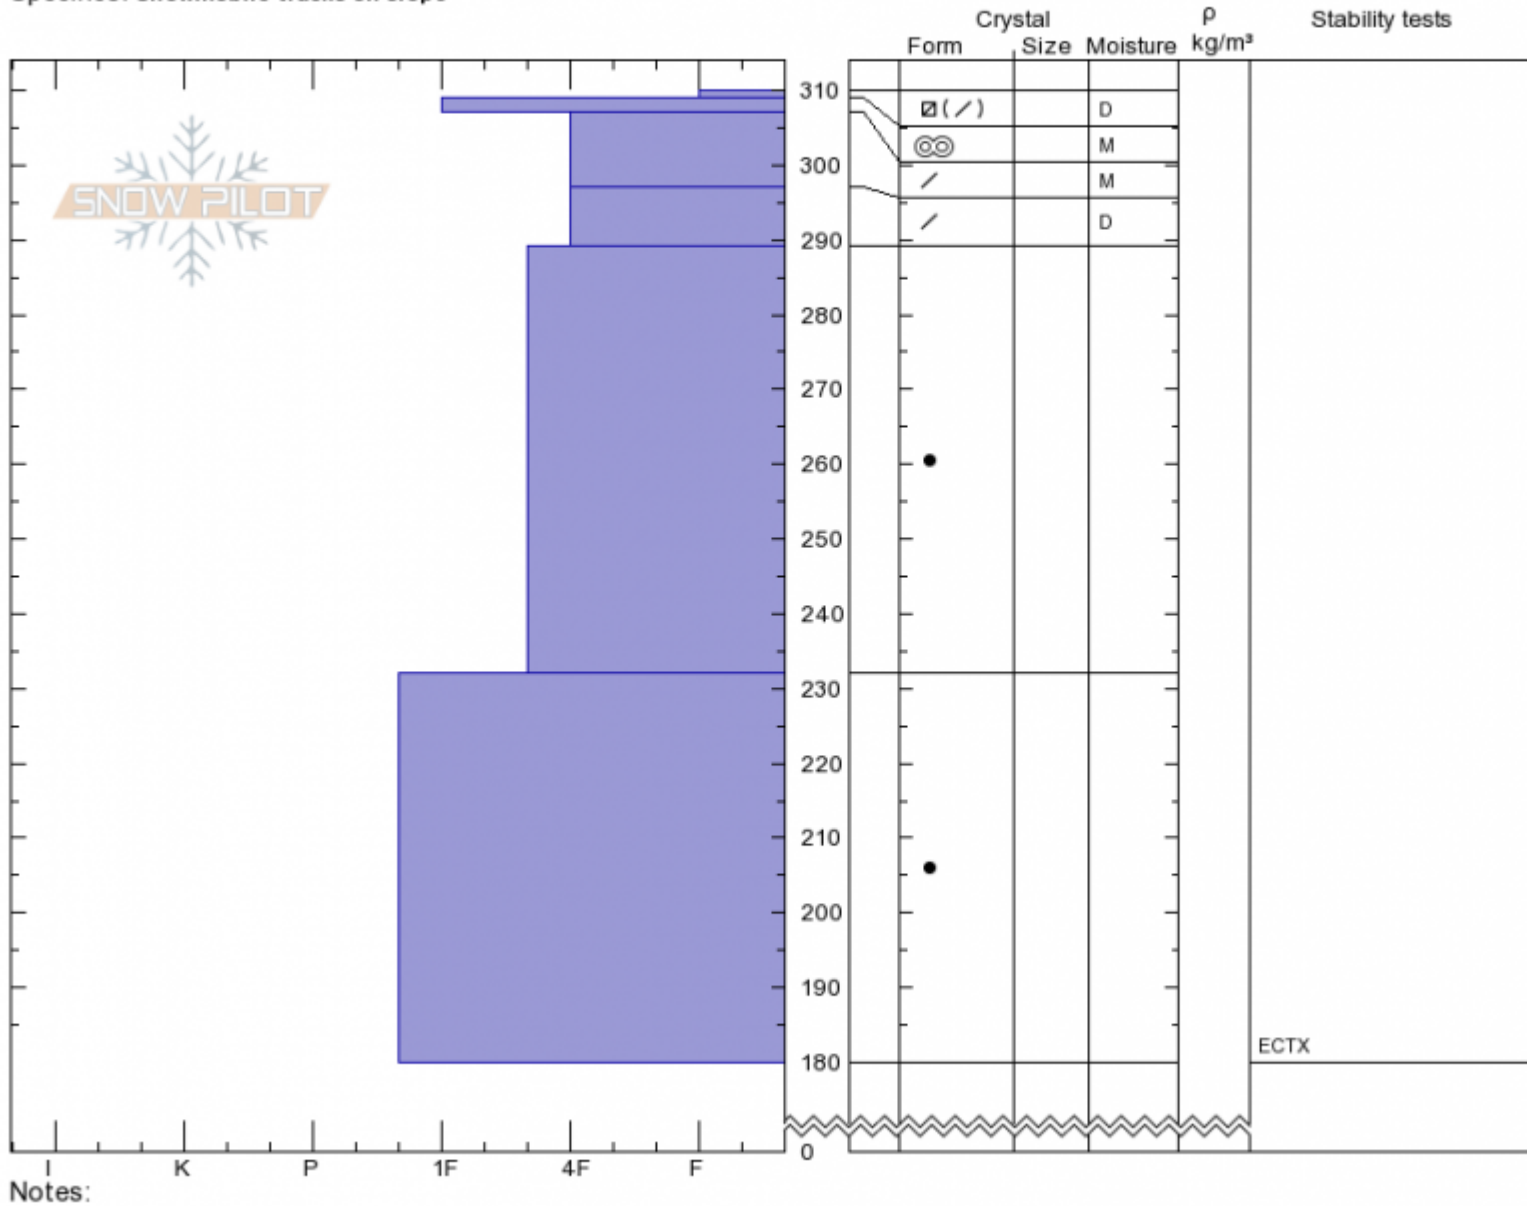

Henderson Bench  
 Cooke City  
 MT  
 Elevation: 9580 ft  
 Aspect: 90°  
 Specifics: Snowmobile tracks on slope

Andrew Schauer  
 Sun Mar 17 13:30 2019  
 Co-ord: 45.04988N, -109.93107W  
 Slope Angle: 35°  
 Wind Loading: previous

Stability: **Good**  
 Air Temperature: 2°C  
 Sky Cover: **FEW**  
 Precipitation: **NO**  
 Wind: **Calm**

HS310 PF30  
 Stability Test Notes

Layer No

Advisory Region  
 Cooke City  
 Longitude  
 -109.93W  
 Latitude  
 45.05N  
 Cooke City, 2019-03-17