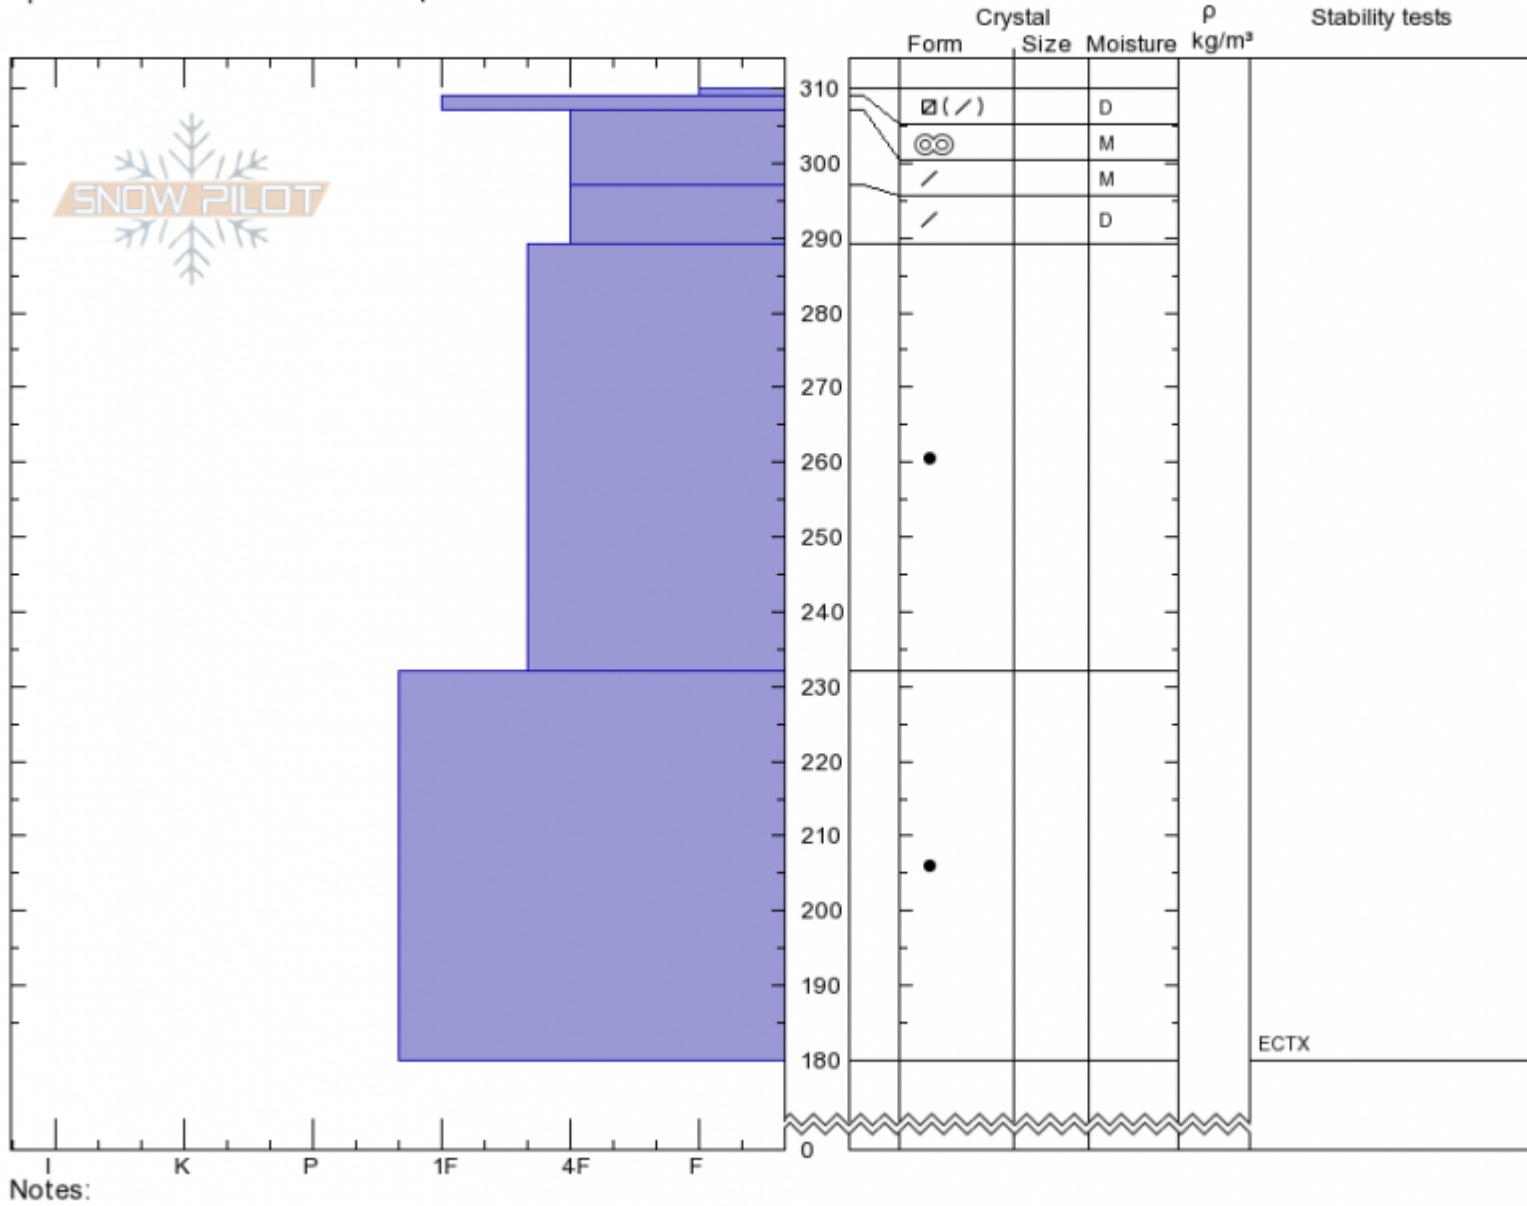

Henderson Bench
 Cooke City
 MT
 Elevation: 9580 ft
 Aspect: 90°
 Specifics: Snowmobile tracks on slope

Andrew Schauer
 Sun Mar 17 13:30 2019
 Co-ord: 45.04988N, -109.93107W
 Slope Angle: 35°
 Wind Loading: previous

Stability: Good
 Air Temperature: 2°C
 Sky Cover: FEW
 Precipitation: NO
 Wind: Calm

HS310 PF30
 Stability Test Notes

Layer No

Advisory Region
 Cooke City
 Longitude
 -109.93W
 Latitude
 45.05N
 Cooke City, 2019-03-17