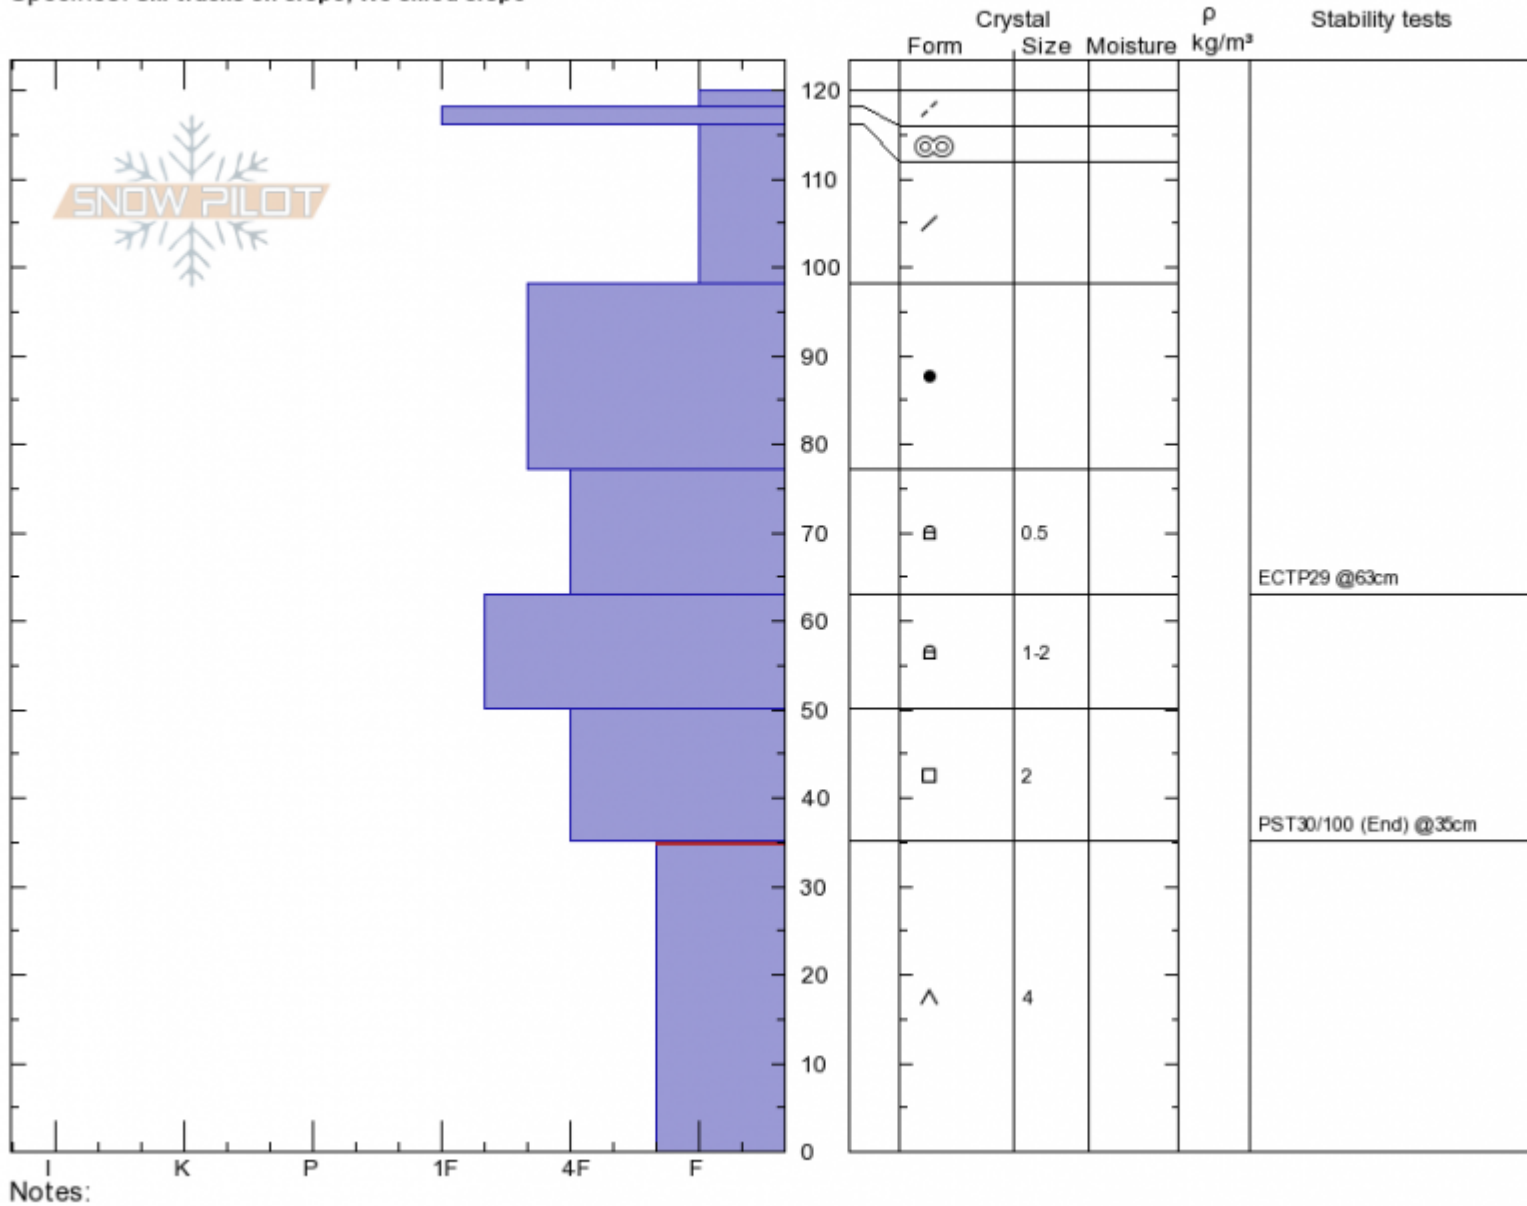

Specimen Creek
 Gallatin Range-S
 MT
 Elevation: 8100 ft
 Aspect: 250°
 Specifics: Ski tracks on slope; We skied slope

Andrew Schauer
 Tue Mar 12 11:30 2019
 Co-ord: 45.03471N, -111.06204W
 Slope Angle: 25°
 Wind Loading: previous

Stability: **Good**
 Air Temperature:
 Sky Cover: **SCT**
 Precipitation: **NO**
 Wind: **W Moderate**

HS120 PF20
 Stability Test Notes

Layer No
 0-35: Prob

Notes:
 Advisory Region
 Southern Gallatin
 Longitude
 -111.06W
 Latitude
 45.03N
 Southern Gallatin, 2019-03-12