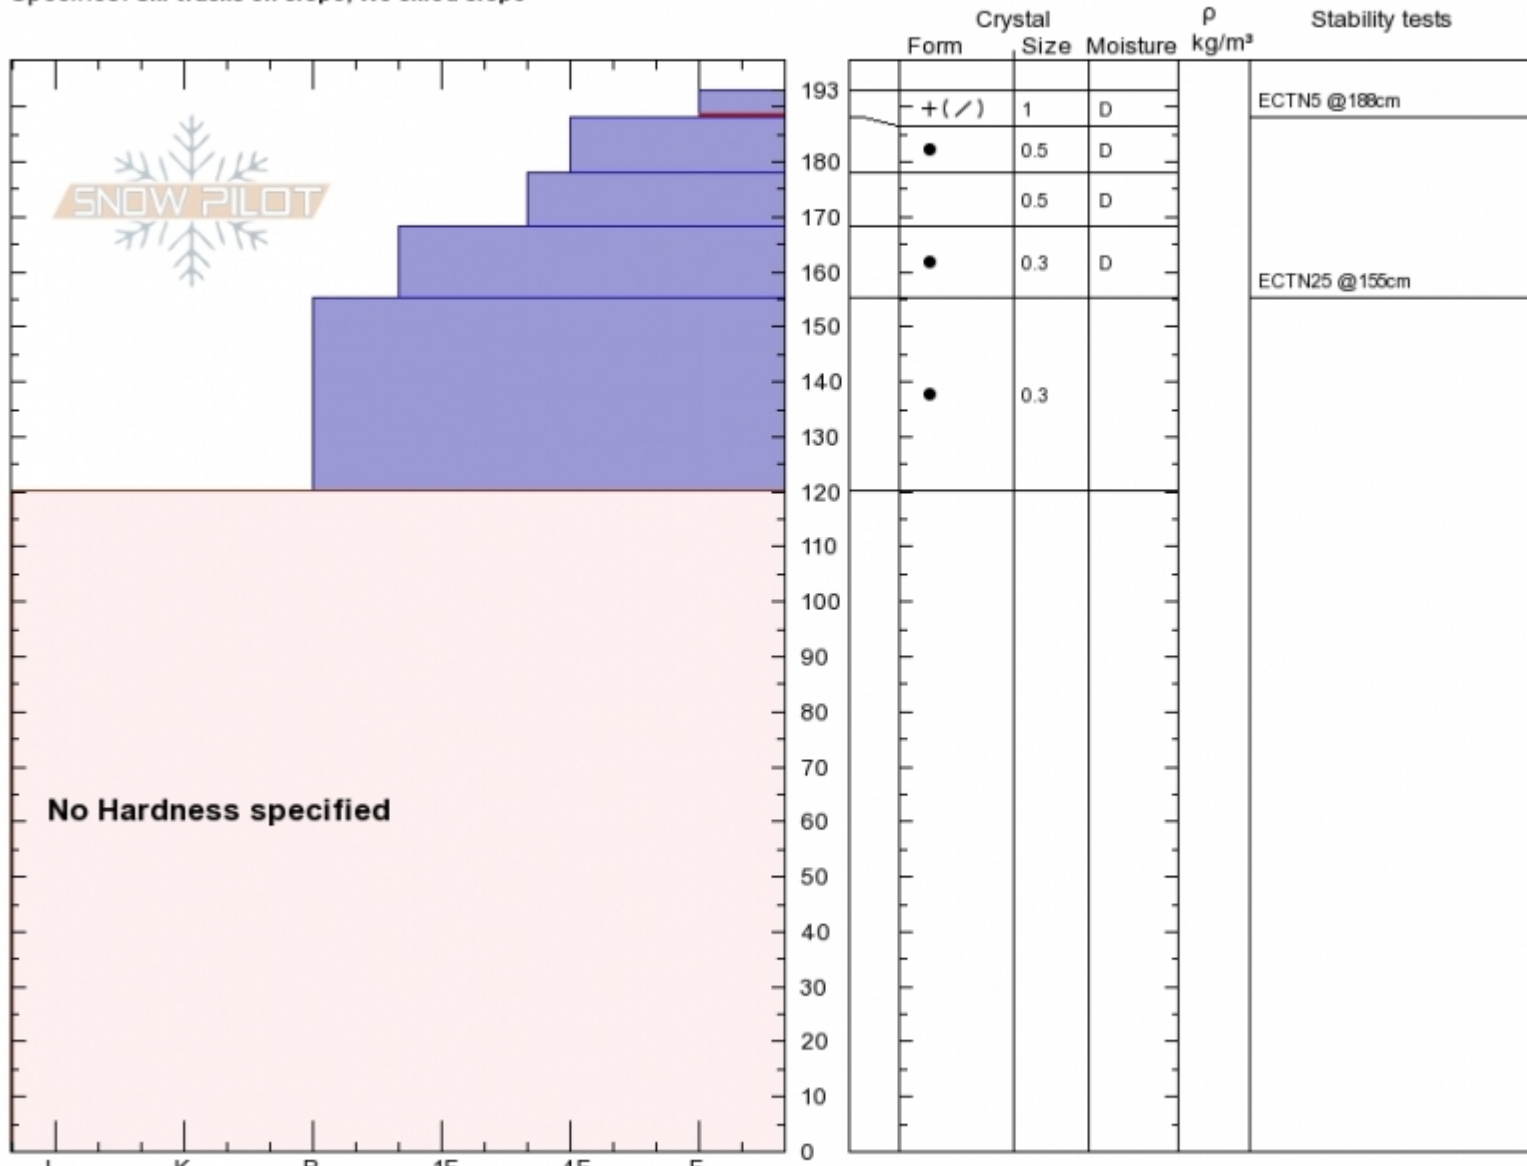

Bacon Rind Upper Meadow
Madison Range-S
MT
 Elevation: **2740 m**
 Aspect: **80°**
 Specifics: **Ski tracks on slope; We skied slope**

Marl Birkeland
Wed Mar 6 11:30 2019
 Co-ord: **44.96104N, -111.10022W**
 Slope Angle: **22°**
 Wind Loading: **no**

Stability: **Very Good**
 Air Temperature:
 Sky Cover: **OVC**
 Precipitation: **S-1**
 Wind: **Calm**

HS193
Stability Test Notes

Layer No
188-193: P
0-120: No

Notes: Looked in several different places and never saw any buried SH. Snowpit was quite stable...snowpack is looking good!