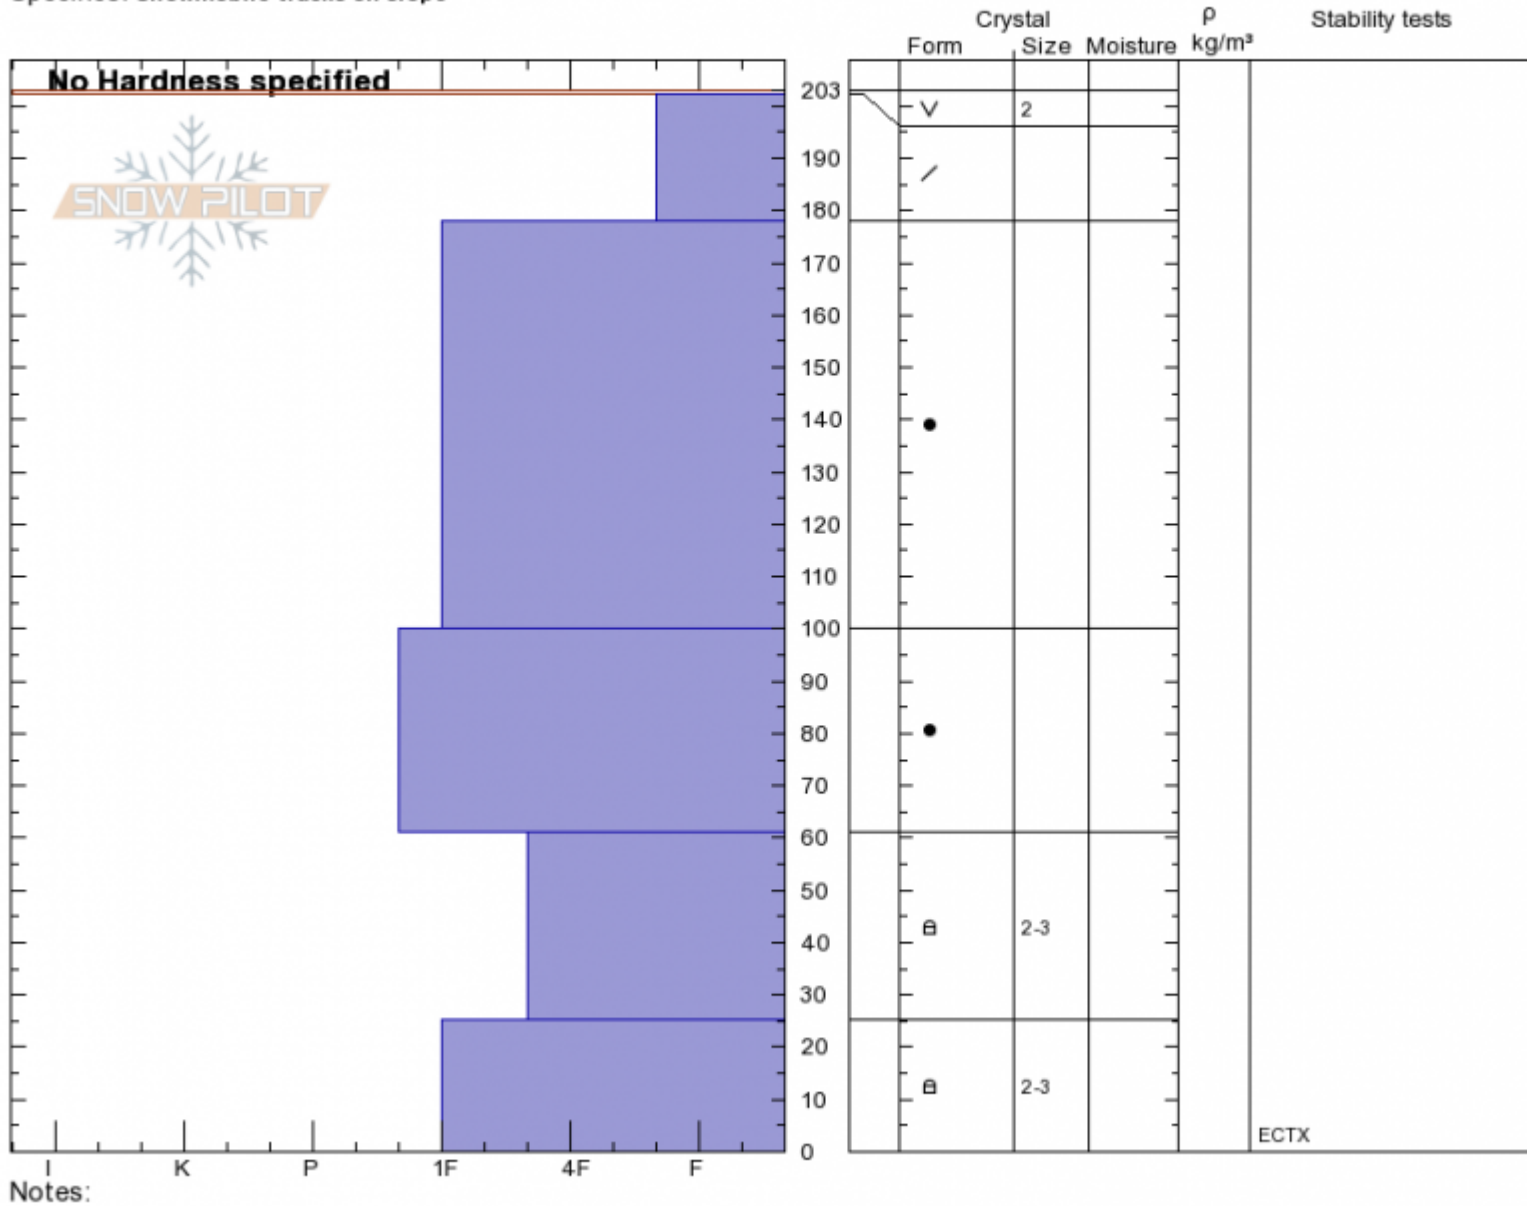

Ski Hill  
Henry Mtns  
MT  
Elevation: 8050 ft  
Aspect: 85°  
Specifics: Snowmobile tracks on slope

Andrew Schauer  
Mon Mar 4 12:00 2019  
Co-ord: 44.69732N, -111.29451W  
Slope Angle: 29°  
Wind Loading: no

Stability: **Good**  
Air Temperature:  
Sky Cover: **FEW**  
Precipitation: **NO**  
Wind: **Calm**

HS203 PF20  
Stability Test Notes

Layer No  
25-61: Pro

Advisory Region  
Lionhead Range  
Longitude  
-111.30W  
Latitude  
44.70N  
Lionhead Range, 2019-03-04