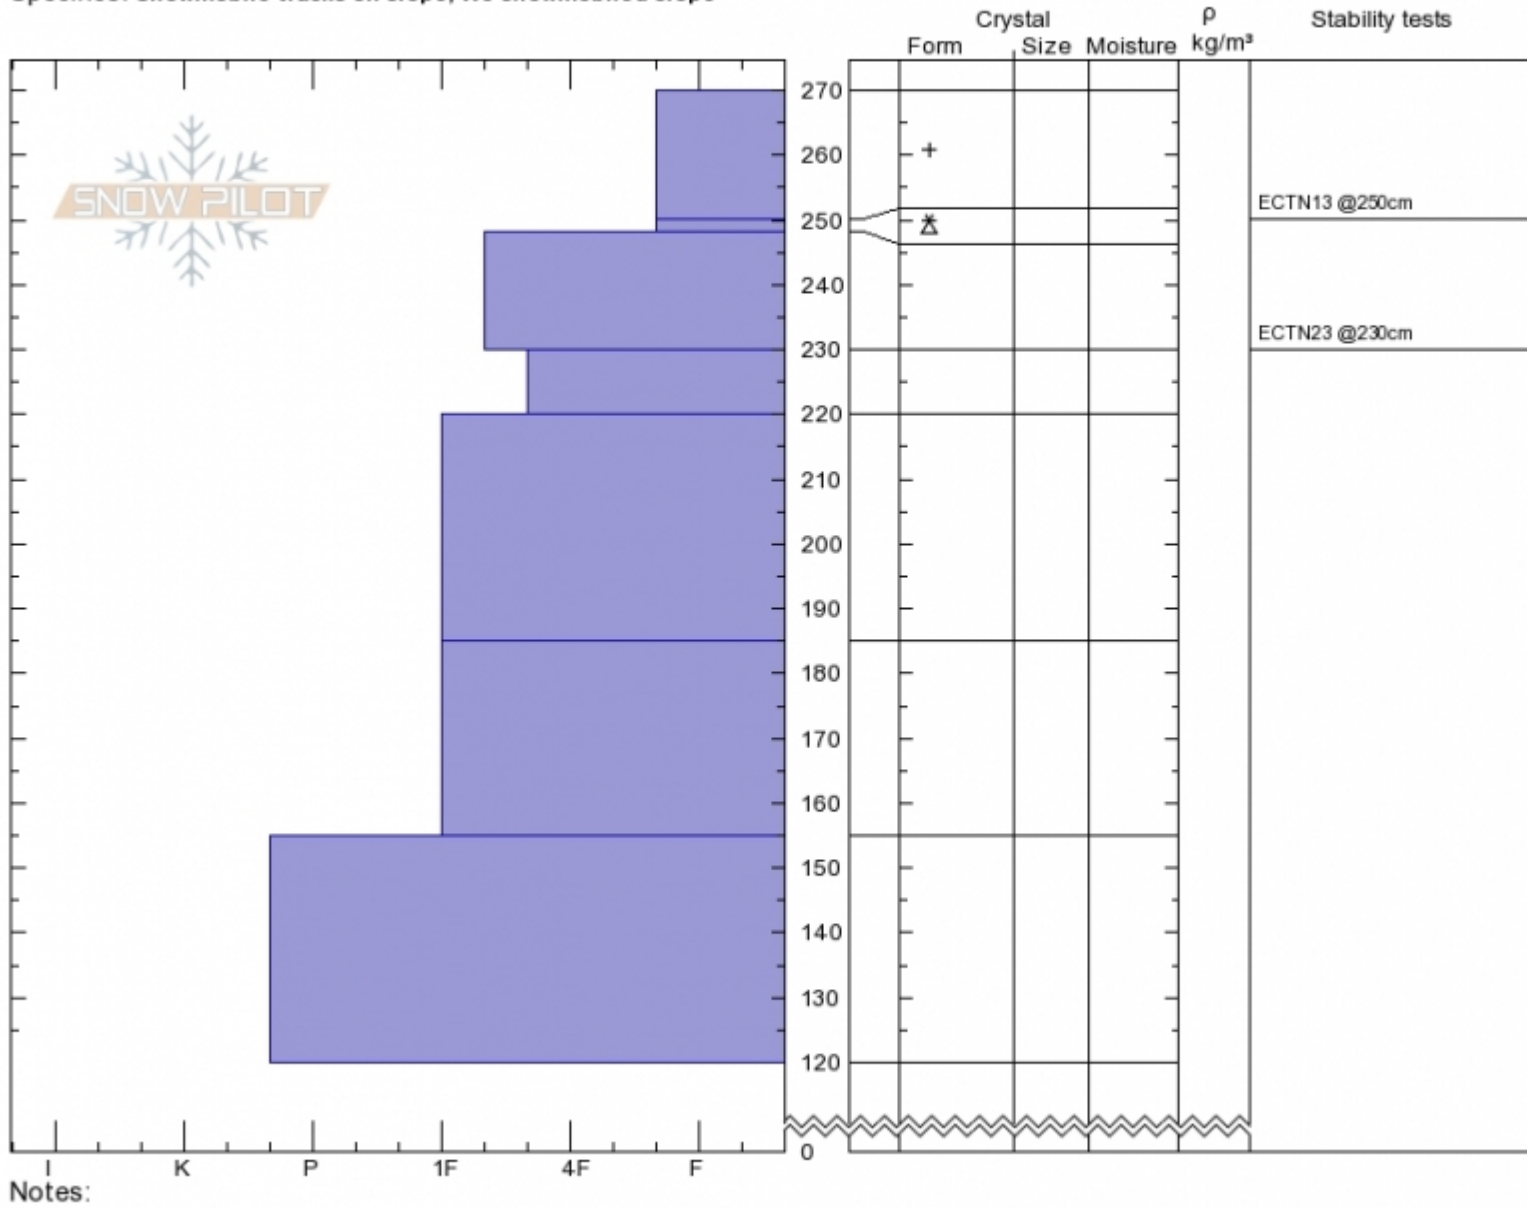

**Wolverine - Cooke City** Ian Hoyer  
**Cooke City** Sun Feb 17 13:30 2019  
**MT** Co-ord: **45.05652N, -109.99549W**  
 Elevation: **900 ft** Slope Angle: **31°**  
 Aspect: **60°** Wind Loading: **previous**  
 Specifics: **Snowmobile tracks on slope; We snowmobiled slope**

Stability: **Good**  
 Air Temperature:  
 Sky Cover: **OVC**  
 Precipitation: **NO**  
 Wind: **Calm**

HS270 PF30  
 Stability Test Notes

Layer No

Advisory Region  
 Cooke City  
 Longitude  
 -110.00W  
 Latitude  
 45.06N  
 Cooke City, 2019-02-17