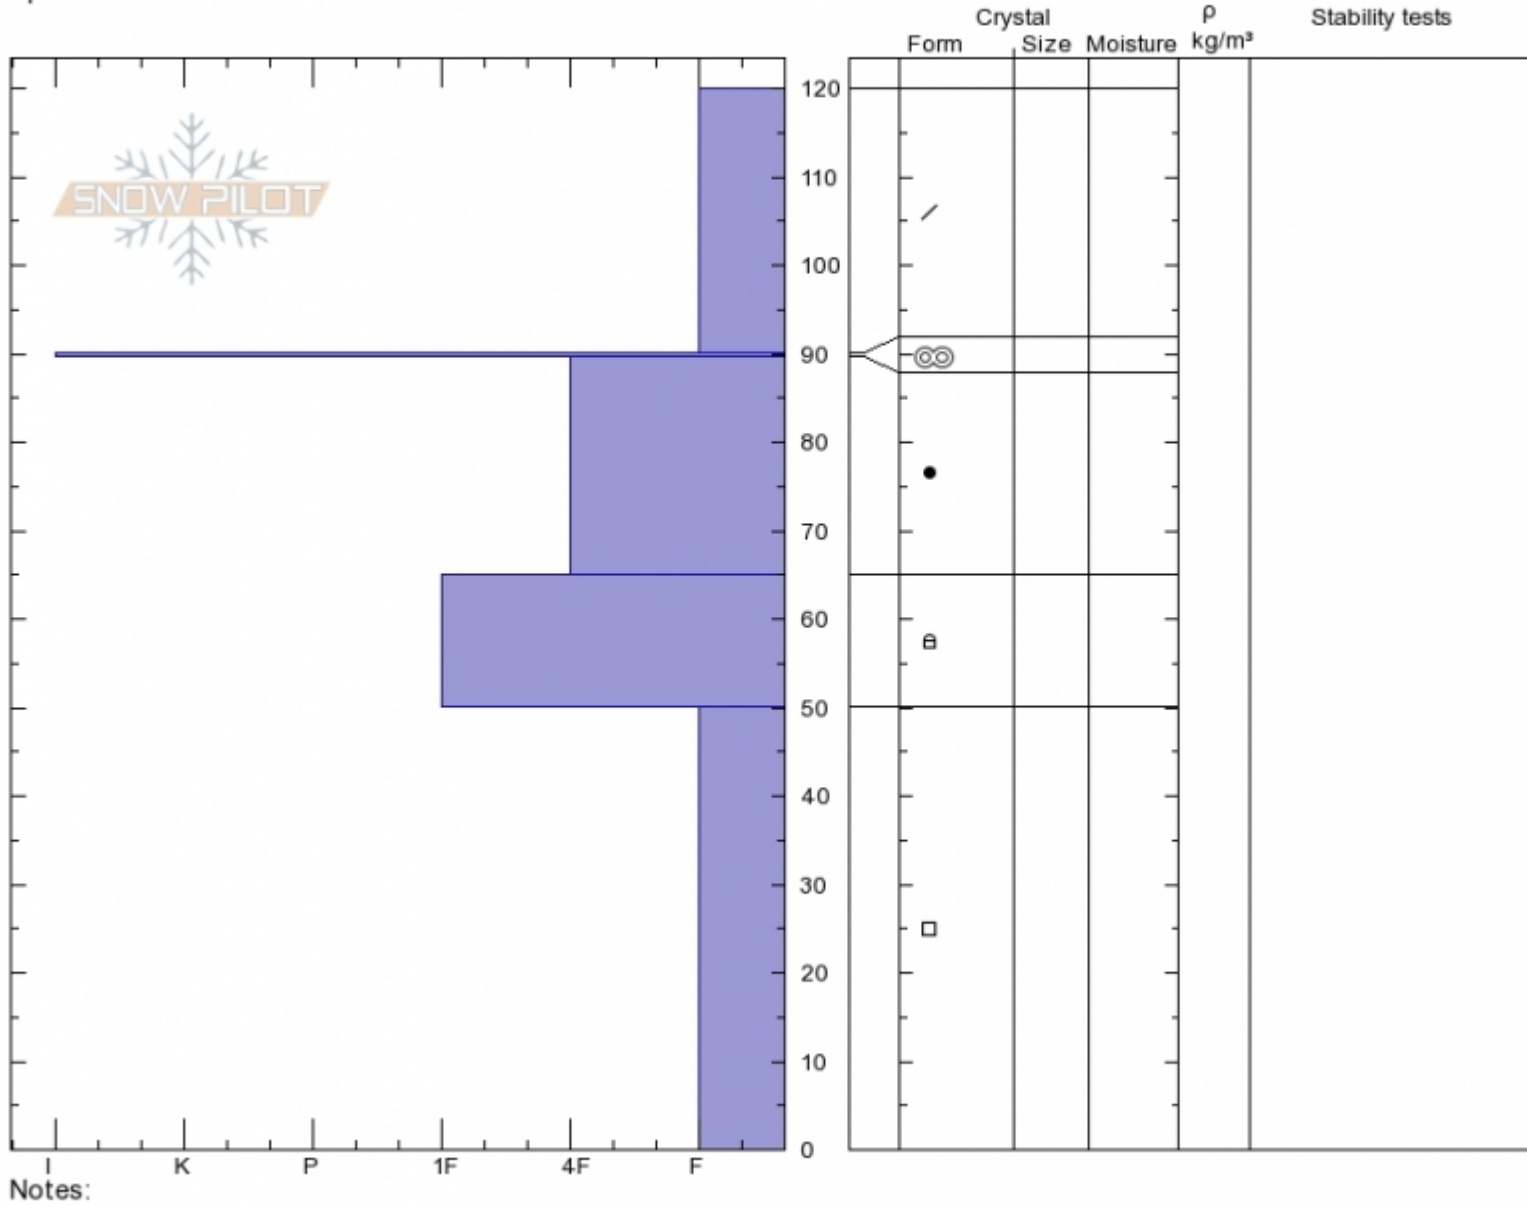

Air Temperature:

Sky Cover:

Elevation: 7200 ft

Slope Angle: 25°

Precipitation:

Aspect: NE

Wind Loading: yes

Wind: SW Moderate

Specifics:

Notes:

Advisory Region
 Northern Gallatin
 Longitude
 -110.96W
 Latitude
 45.60N
 Northern Gallatin, 2019-02-13