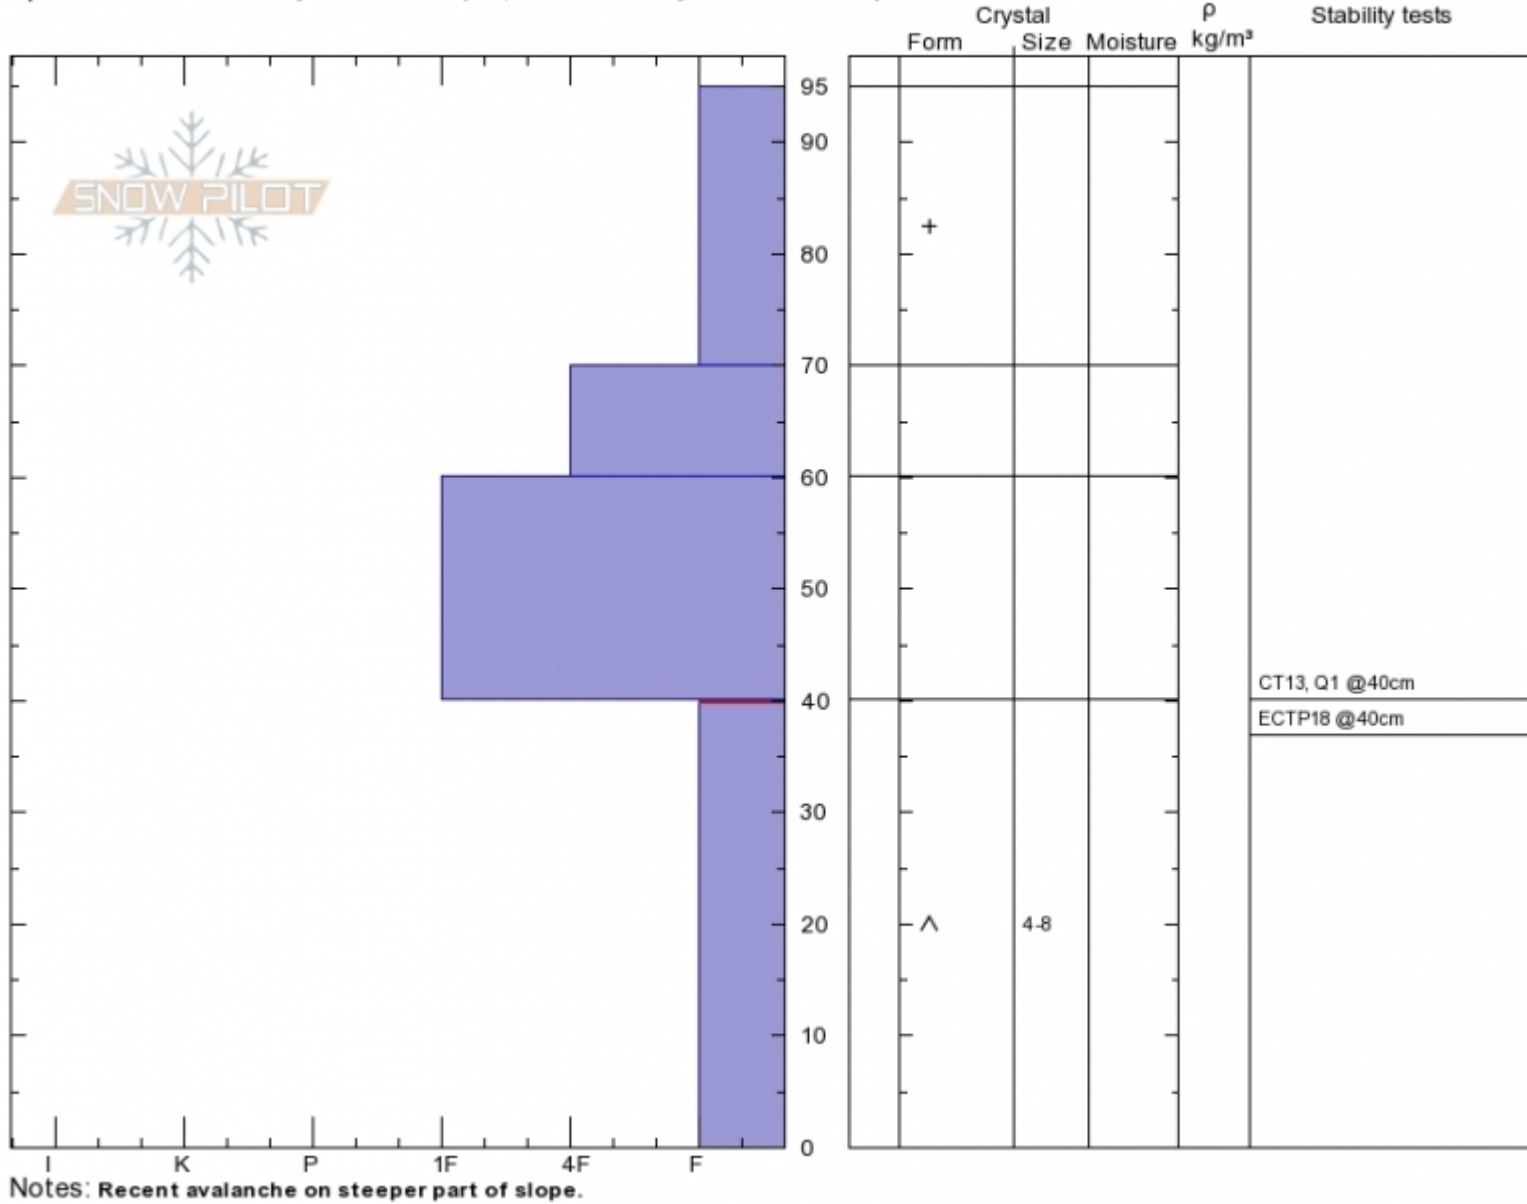

Motor Hill, Lionhead  
 Lionhead Range  
 MT  
 Elevation: 8440 ft  
 Aspect: 110°

Alex Marienthal  
 Thu Feb 7 12:03 2019  
 Co-ord: 44.73798N, -111.31217W  
 Slope Angle: 26°  
 Wind Loading: no

Stability: **Poor**  
 Air Temperature:  
 Sky Cover: **FEW**  
 Precipitation: **NO**  
 Wind: **Calm**

HS95 PF90  
 Stability Test Notes

Layer No  
 0-40: Prot

Specifics: Recent activity on similar slopes; Recent activity on different slopes

Advisory Region  
 Lionhead Range  
 Lionhead Range, 2019-02-09