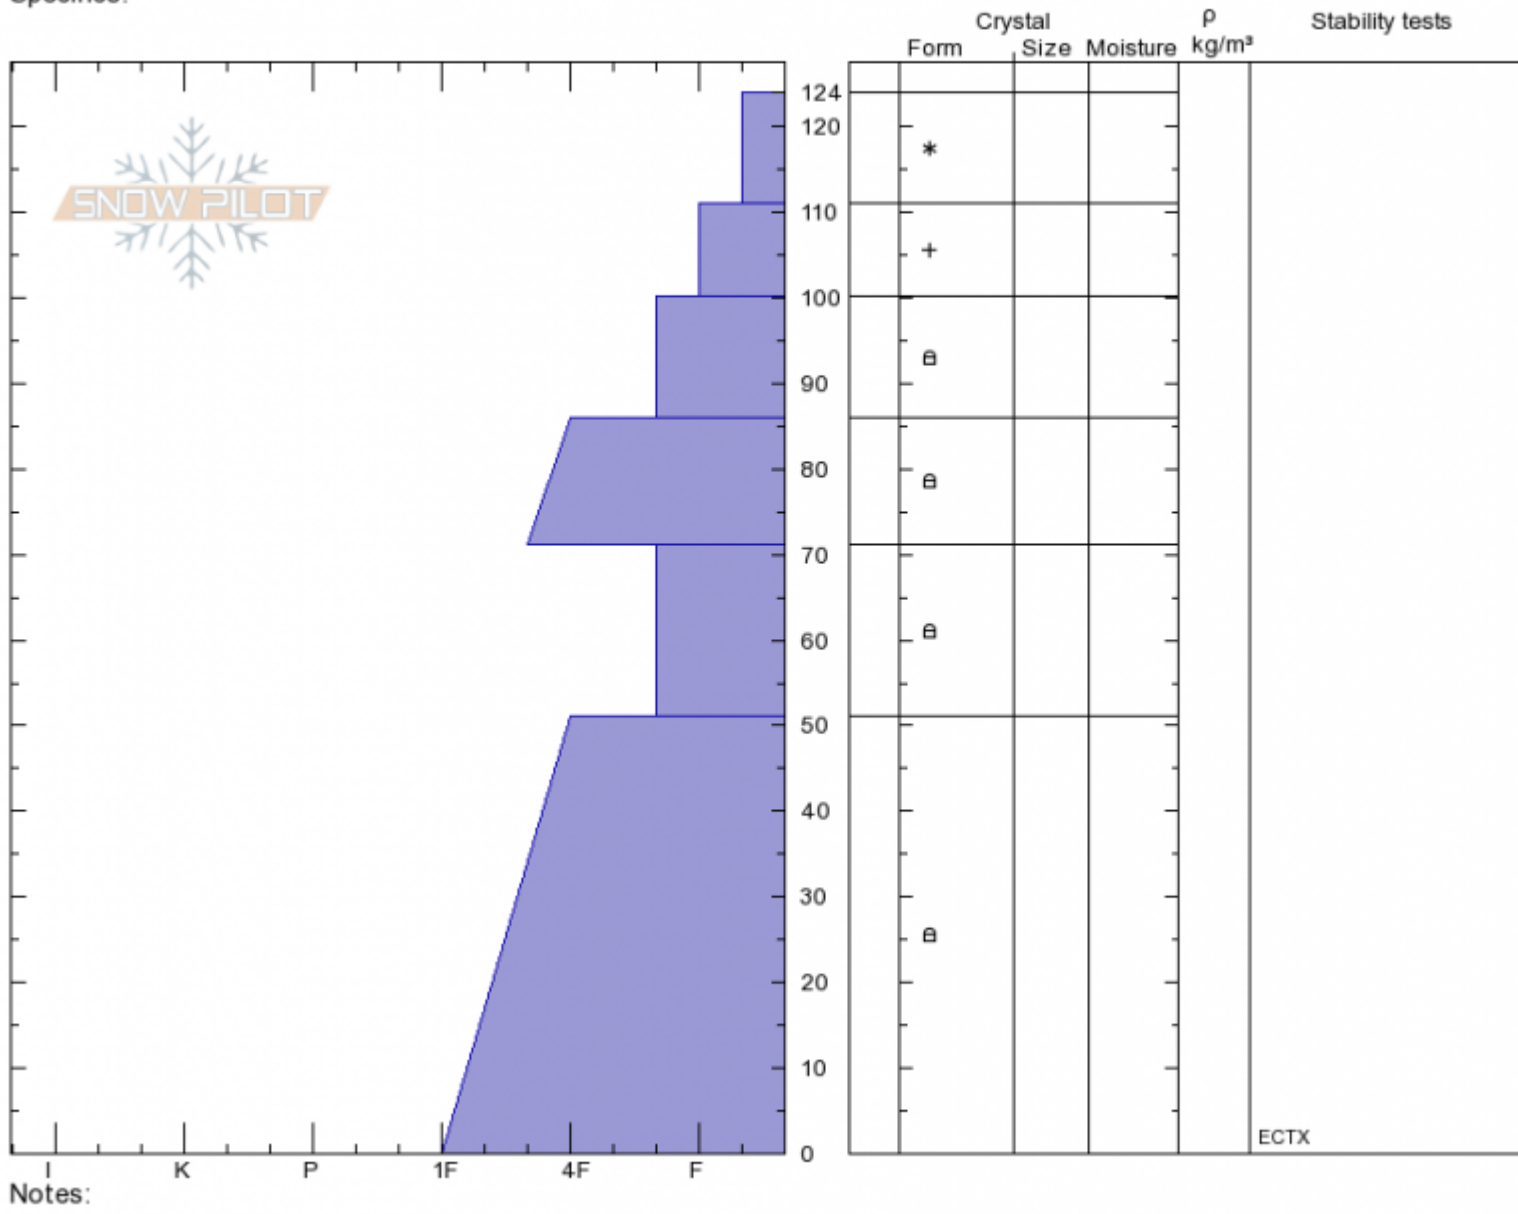

First Yellowmule
Madison Range-N
MT
 Elevation: **9428 ft**
 Aspect: **45°**
 Specifics:

Andrew Schauer
Thu Jan 24 12:30 2019
 Co-ord: **45.16326N, -111.34290W**
 Slope Angle: **10°**
 Wind Loading: **no**

Stability: **Fair**
 Air Temperature:
 Sky Cover: **FEW**
 Precipitation: **NO**
 Wind: **SW Light Breeze**

HS124 PF60
Stability Test Notes

Layer No
51-71: Pr

Advisory Region
 Northern Madison
 Longitude
 -111.33W
 Latitude
 45.16N
 Northern Madison, 2019-01-24