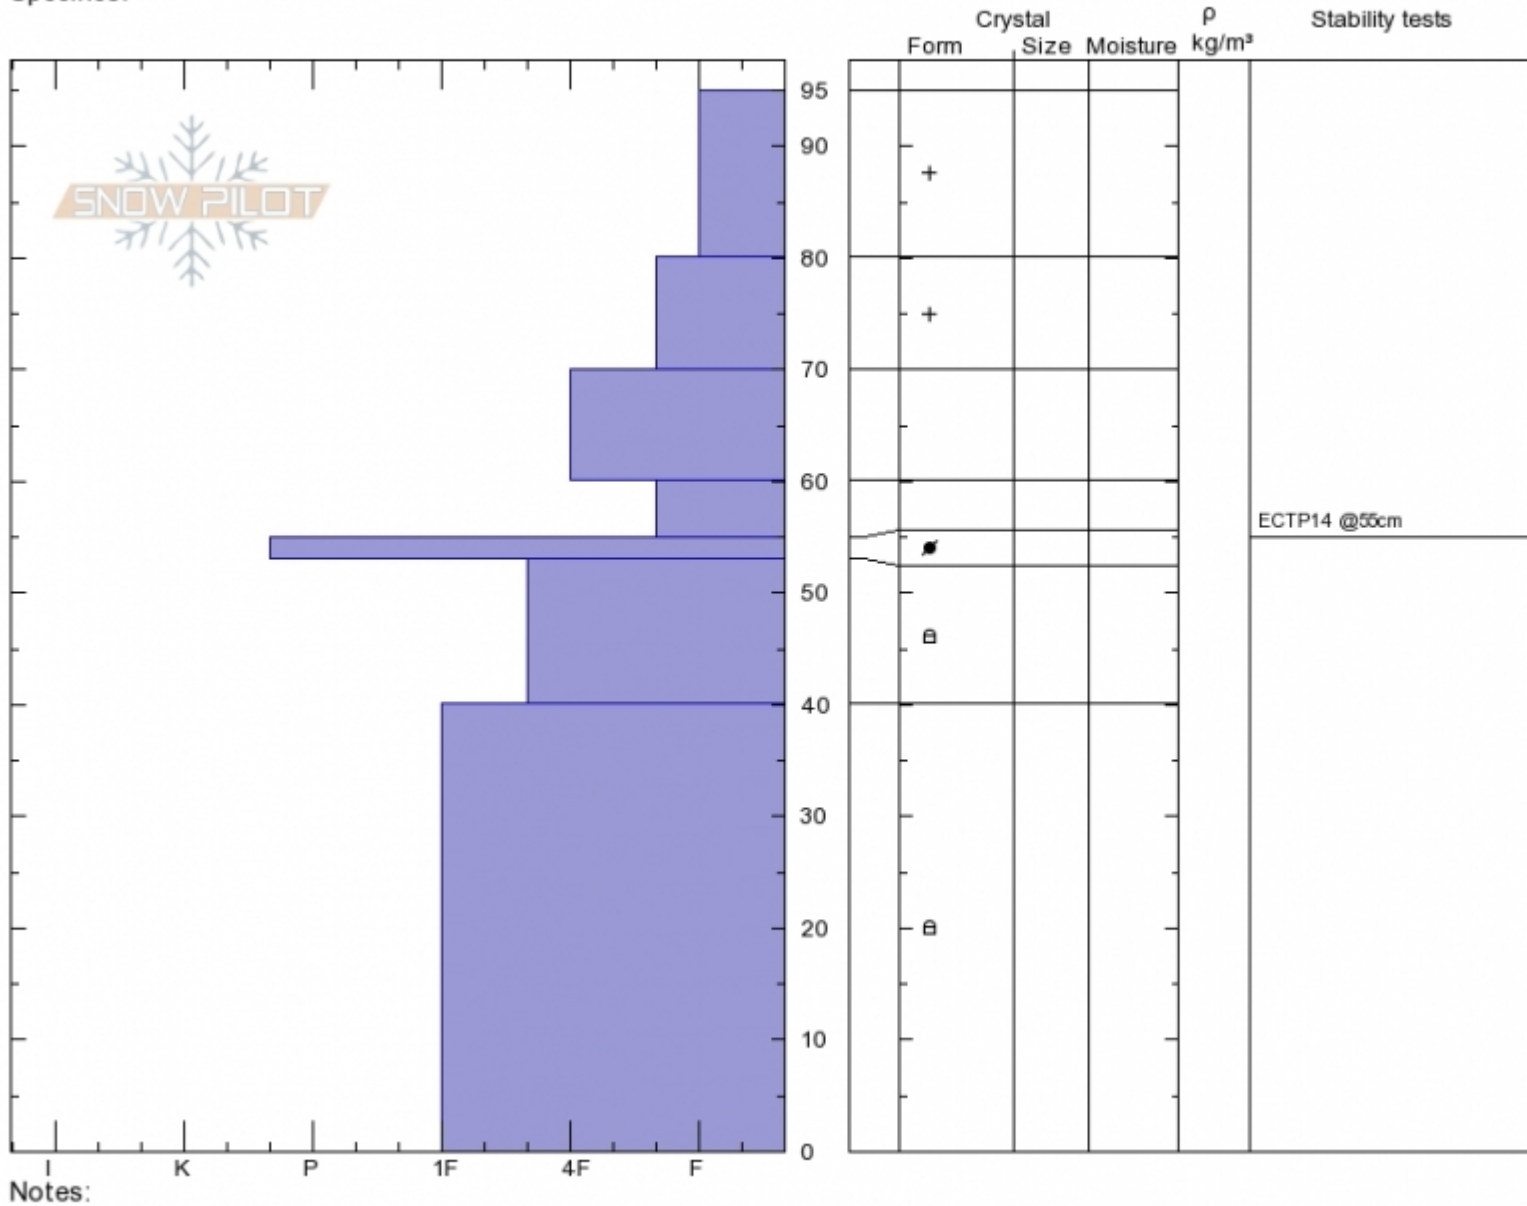

Throne (Upper)
Bridger Range
MT
 Elevation: **8300 ft**
 Aspect: **355°**
 Specifics:

Ian Hoyer
Sun Jan 20 12:00 2019
 Co-ord: **45.88278N, -110.95250W**
 Slope Angle: **20°**
 Wind Loading:

Stability: **Fair**
 Air Temperature:
 Sky Cover: **OVC**
 Precipitation: **NO**
 Wind: **Calm**

HS95
 Stability Test Notes

Layer No
55-60: Pro

Advisory Region
 Bridger Range
 Longitude
 -110.94W
 Latitude
 45.81N
 Bridger Range, 2019-01-20