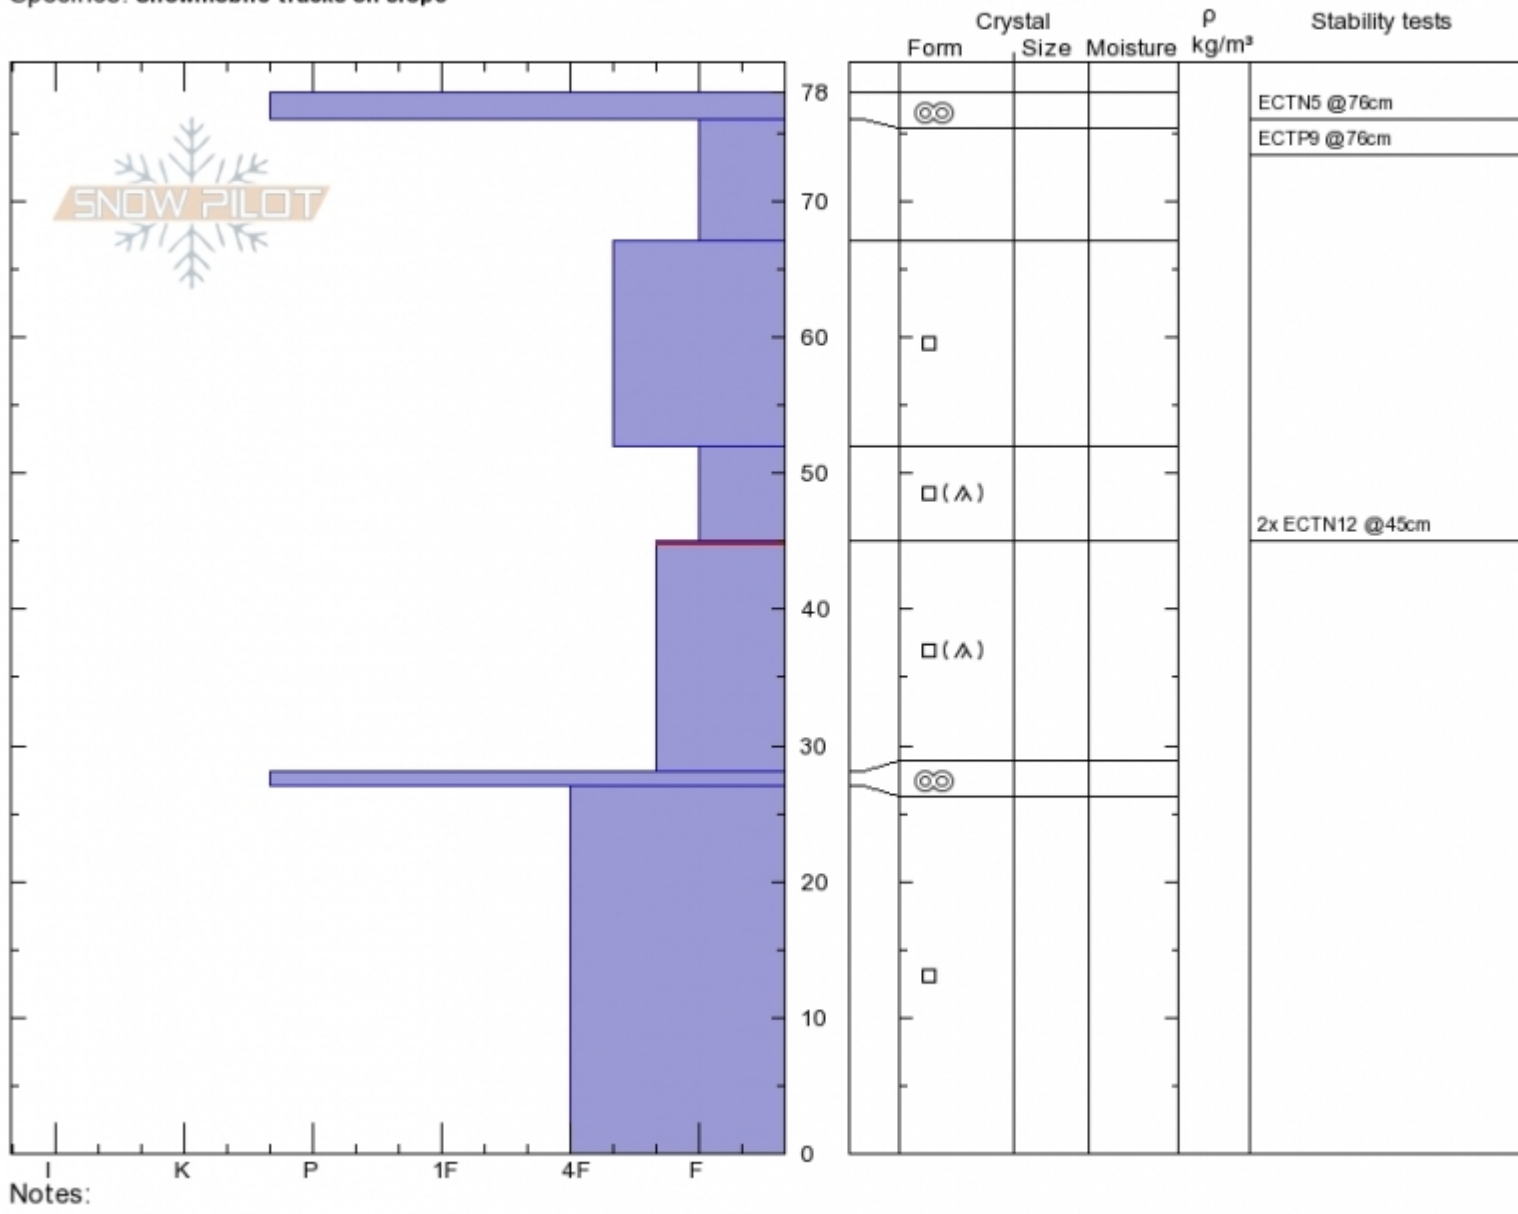

Wilderness Boundary  
 Madison Range-S  
 MT  
 Elevation: 8780 ft  
 Aspect: 230°  
 Specifics: Snowmobile tracks on slope

Doug Chabot-Admin  
 Tue Jan 15 11:00 2019  
 Co-ord: 44.97681N, -111.35960W  
 Slope Angle: 32°  
 Wind Loading:

Stability: **Good**  
 Air Temperature: -6°C  
 Sky Cover: **SCT**  
 Precipitation: **NO**  
 Wind:

HS78 PF78  
 Stability Test Notes

Layer No  
 28-45: Pro

Advisory Region  
 Southern Madison  
 Southern Madison, 2019-01-16