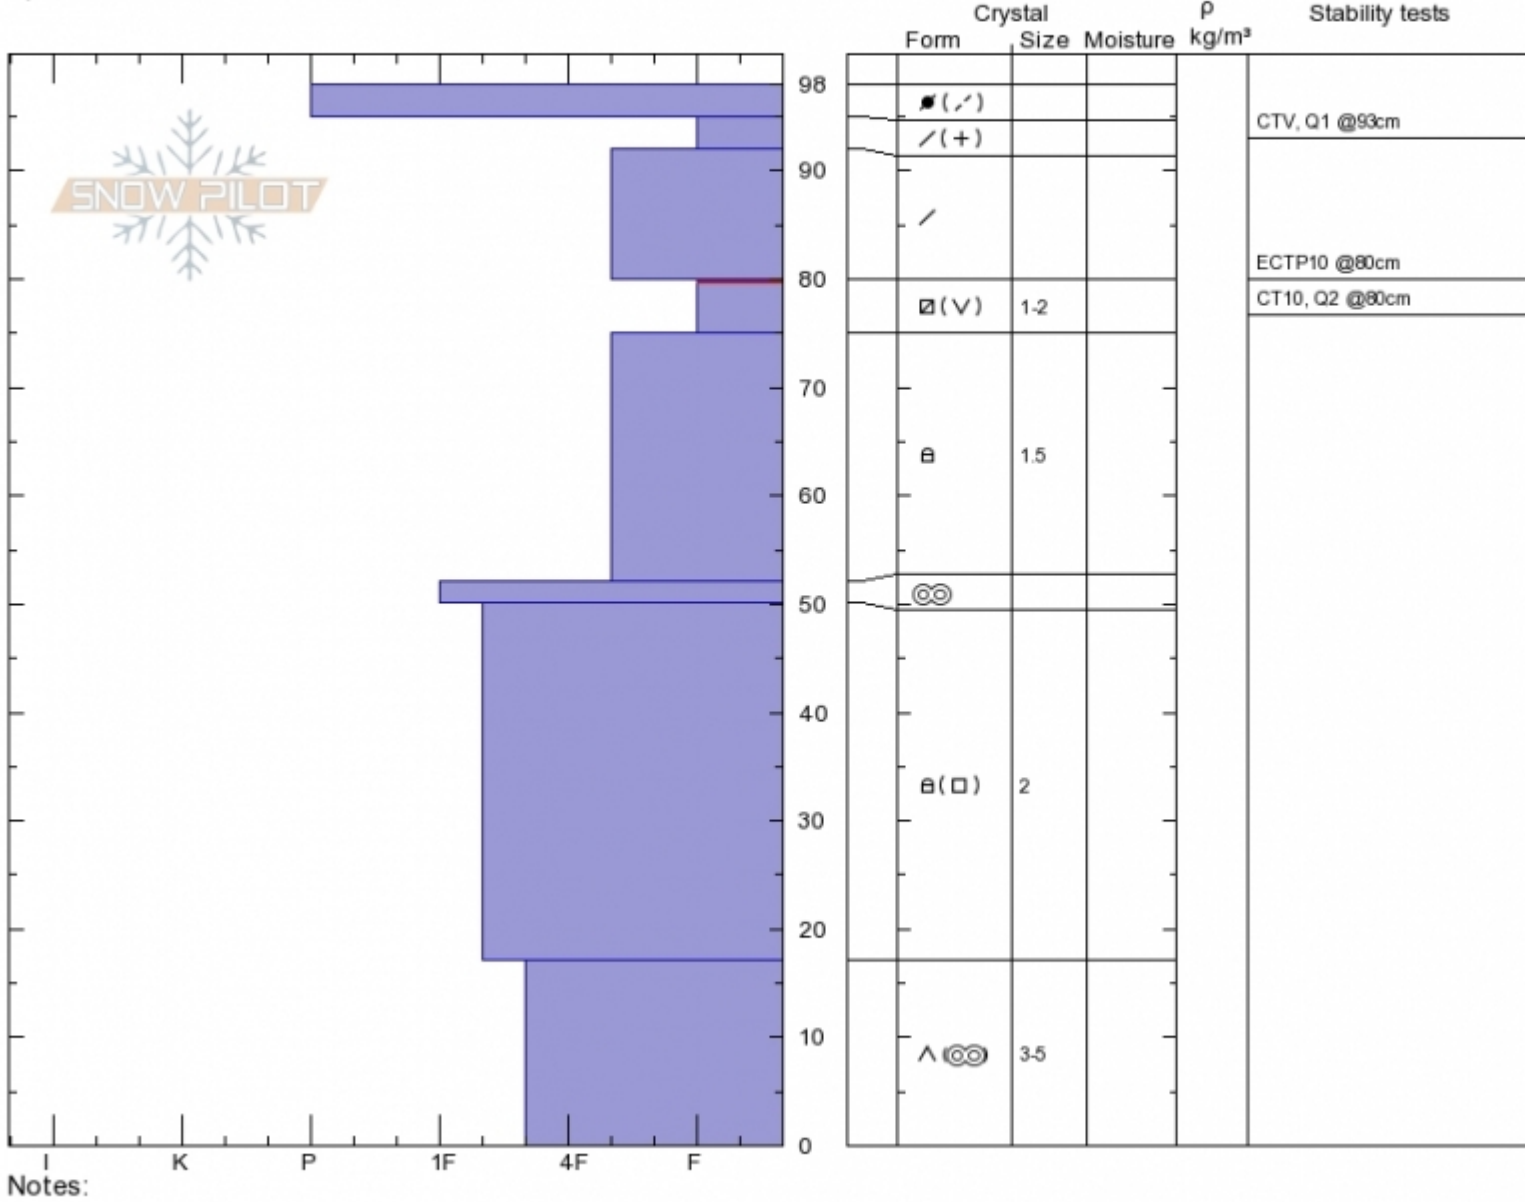

Second Yellow Mule  
Madison Range-N  
MT

Elevation: 9380 ft  
Aspect: 45°

Alex Marienthal  
Sun Dec 16 10:20 2018  
Co-ord: 45.17730N, -111.40087W  
Slope Angle: 30°  
Wind Loading: **yes**

Stability: **Poor**  
Air Temperature:  
Sky Cover: **SCT**  
Precipitation:  
Wind: **Calm**

HS98  
Stability Test Notes

Layer No  
75-80: Pr  
0-17: Icy r

Specifics: Cracking; Recent activity on similar slopes; Recent activity on different slopes; Snowmobile tracks on slope

Advisory Region  
Northern Madison  
**Avalanche Details:** [Snowmobiler triggered wind slab on Buck Ridge](#)  
Northern Madison, 2018-12-16