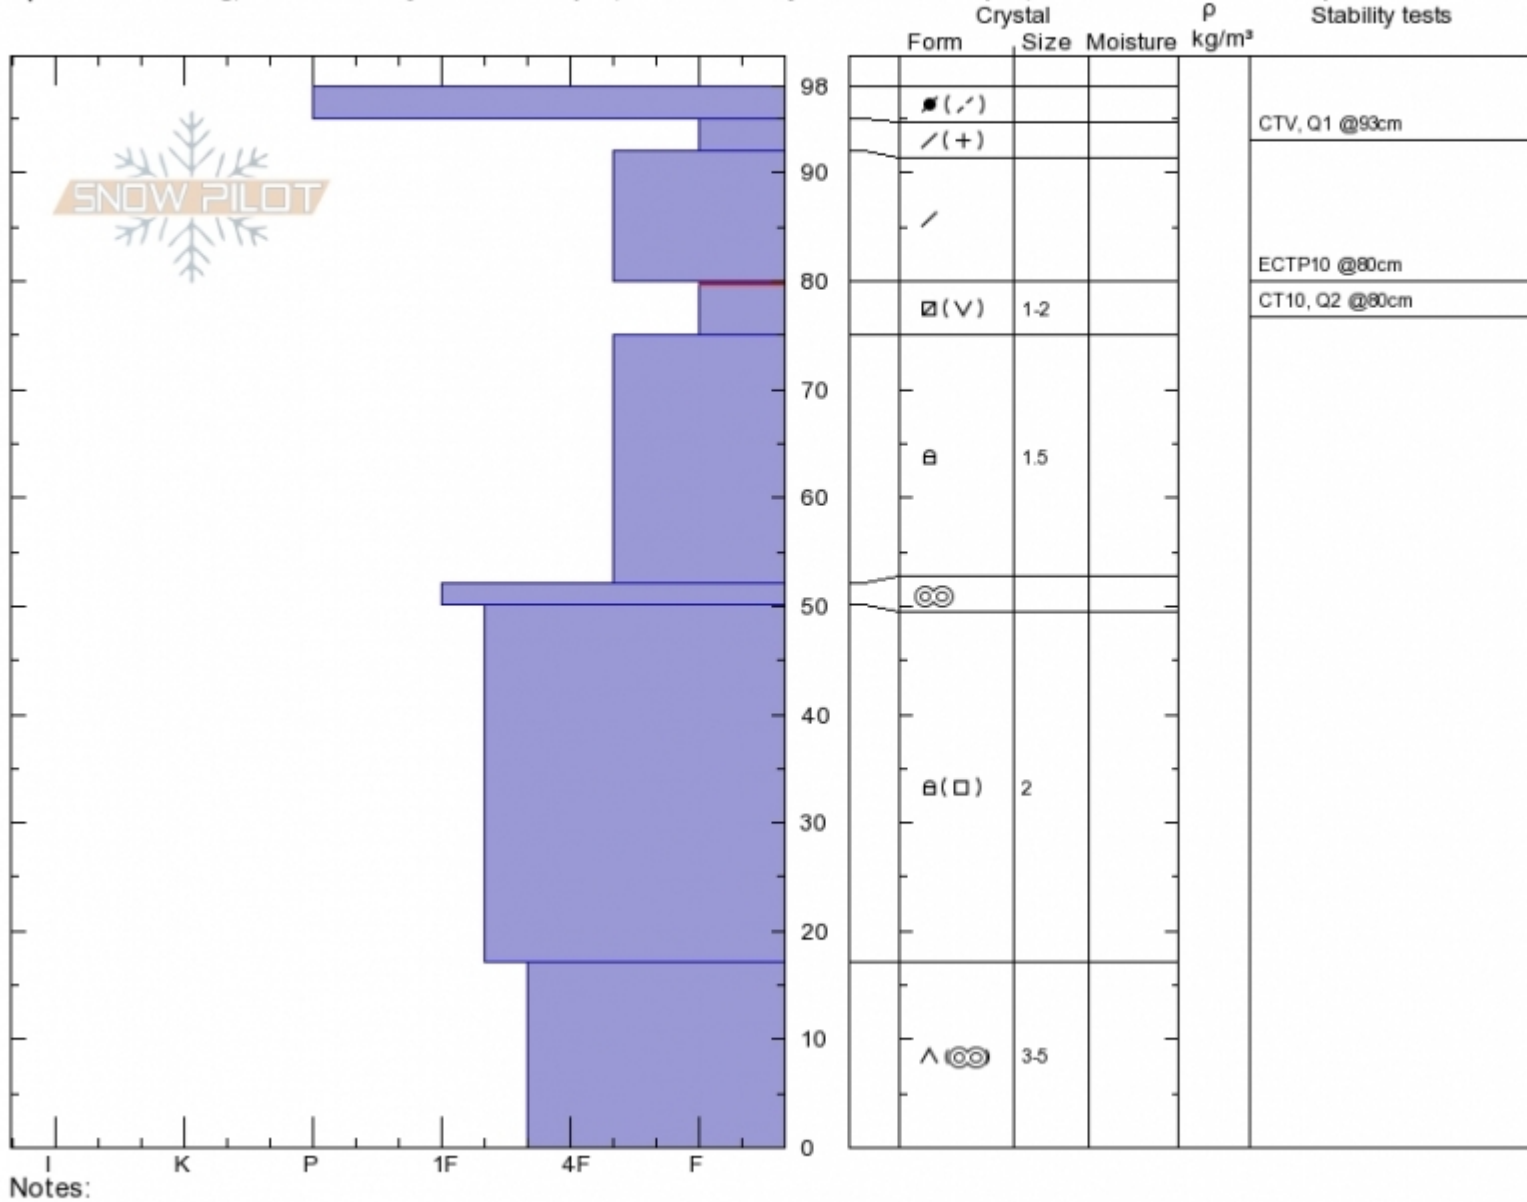

Second Yellow Mule  
Madison Range-N  
MT

Elevation: 9380 ft  
Aspect: 45°

Alex Marienthal  
Sun Dec 16 10:20 2018  
Co-ord: 45.17730N, -111.40087W  
Slope Angle: 30°  
Wind Loading: yes

Stability: **Poor**  
Air Temperature:  
Sky Cover: **SCT**  
Precipitation:  
Wind: **Calm**

HS98  
Stability Test Notes

Layer No  
75-80: Pr  
0-17: Icy r

Specifics: Cracking; Recent activity on similar slopes; Recent activity on different slopes; Snowmobile tracks on slope

Advisory Region  
Northern Madison  
**Avalanche Details:** [Snowmobiler triggered wind slab on Buck Ridge](#)  
Northern Madison, 2018-12-16