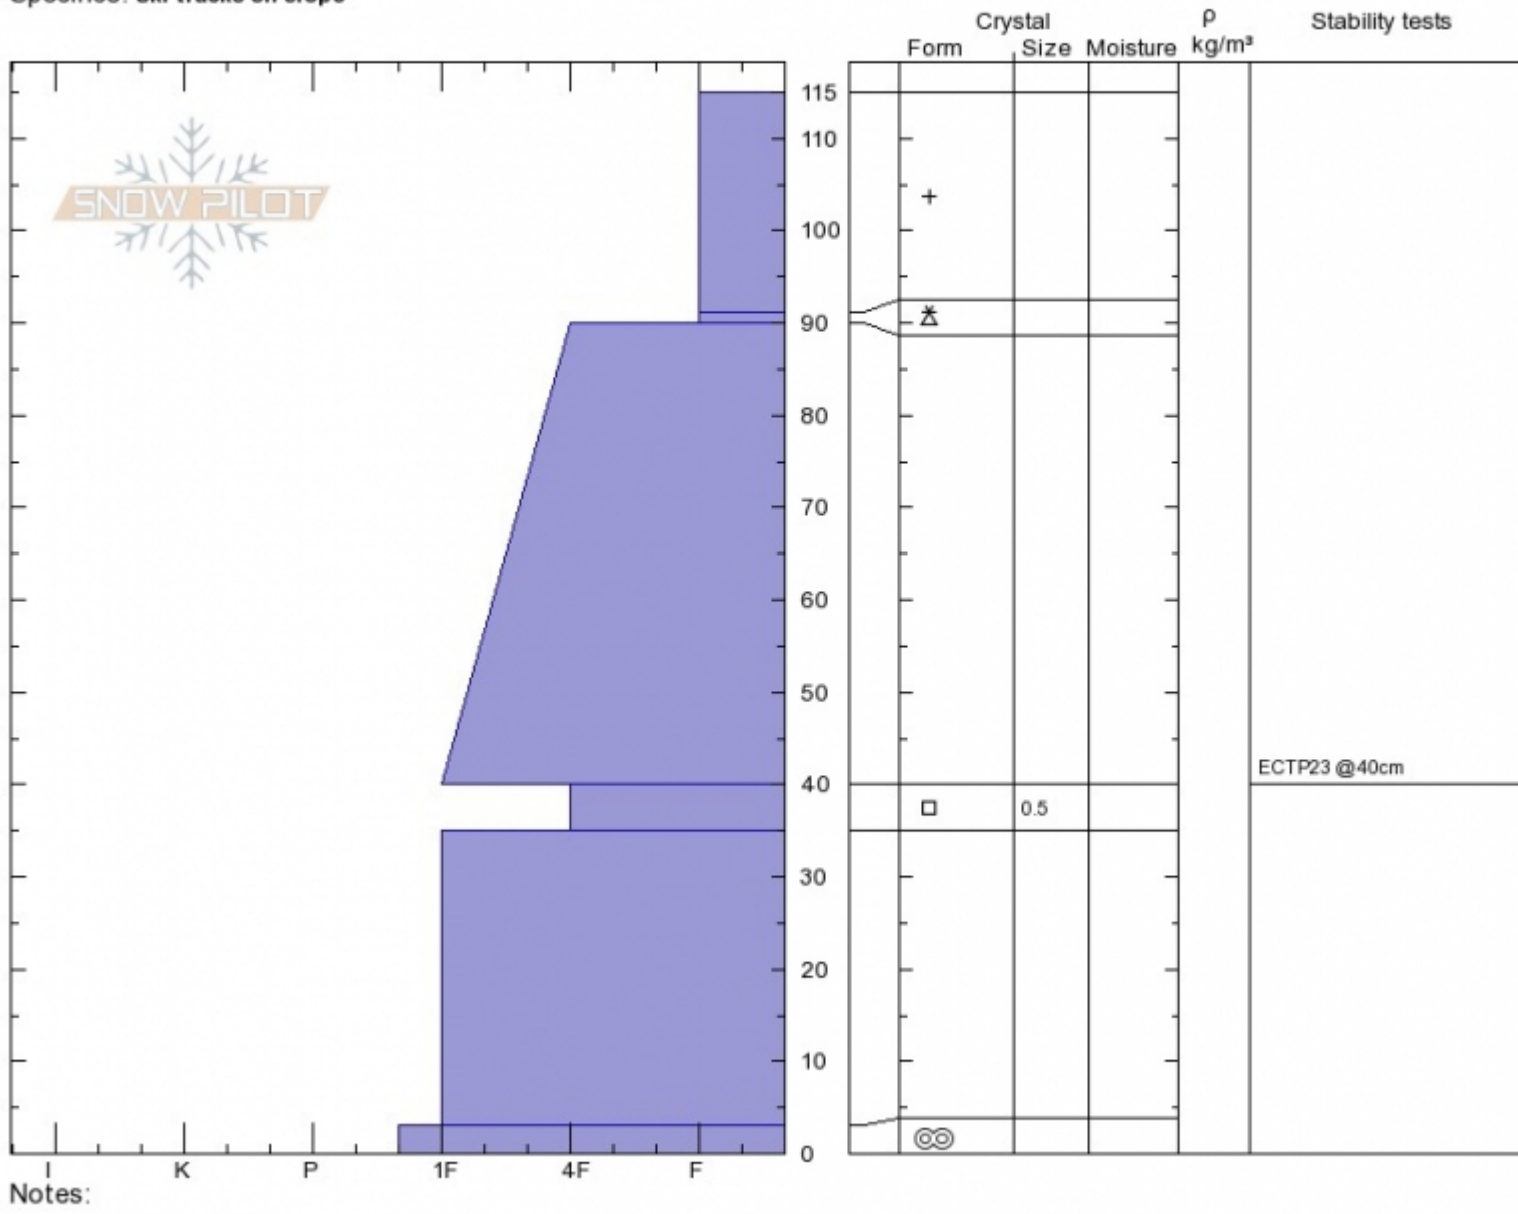

The Ramp
Bridger Range
MT
Elevation: **8100 ft**
Aspect: **20°**
Specifics: **Ski tracks on slope**

Spencer Jonas
Sat Nov 17 13:30 2018
Co-ord:
Slope Angle: **33°**
Wind Loading:

Stability:
Air Temperature:
Sky Cover: **FEW**
Precipitation: **NO**
Wind: **Calm**

HS115
Stability Test Notes

Layer No

Advisory Region
Bridger Range

Forecast link: [GNFAC Avalanche Forecast for Mon Nov 19, 2018](#)
Bridger Range, 2018-11-18