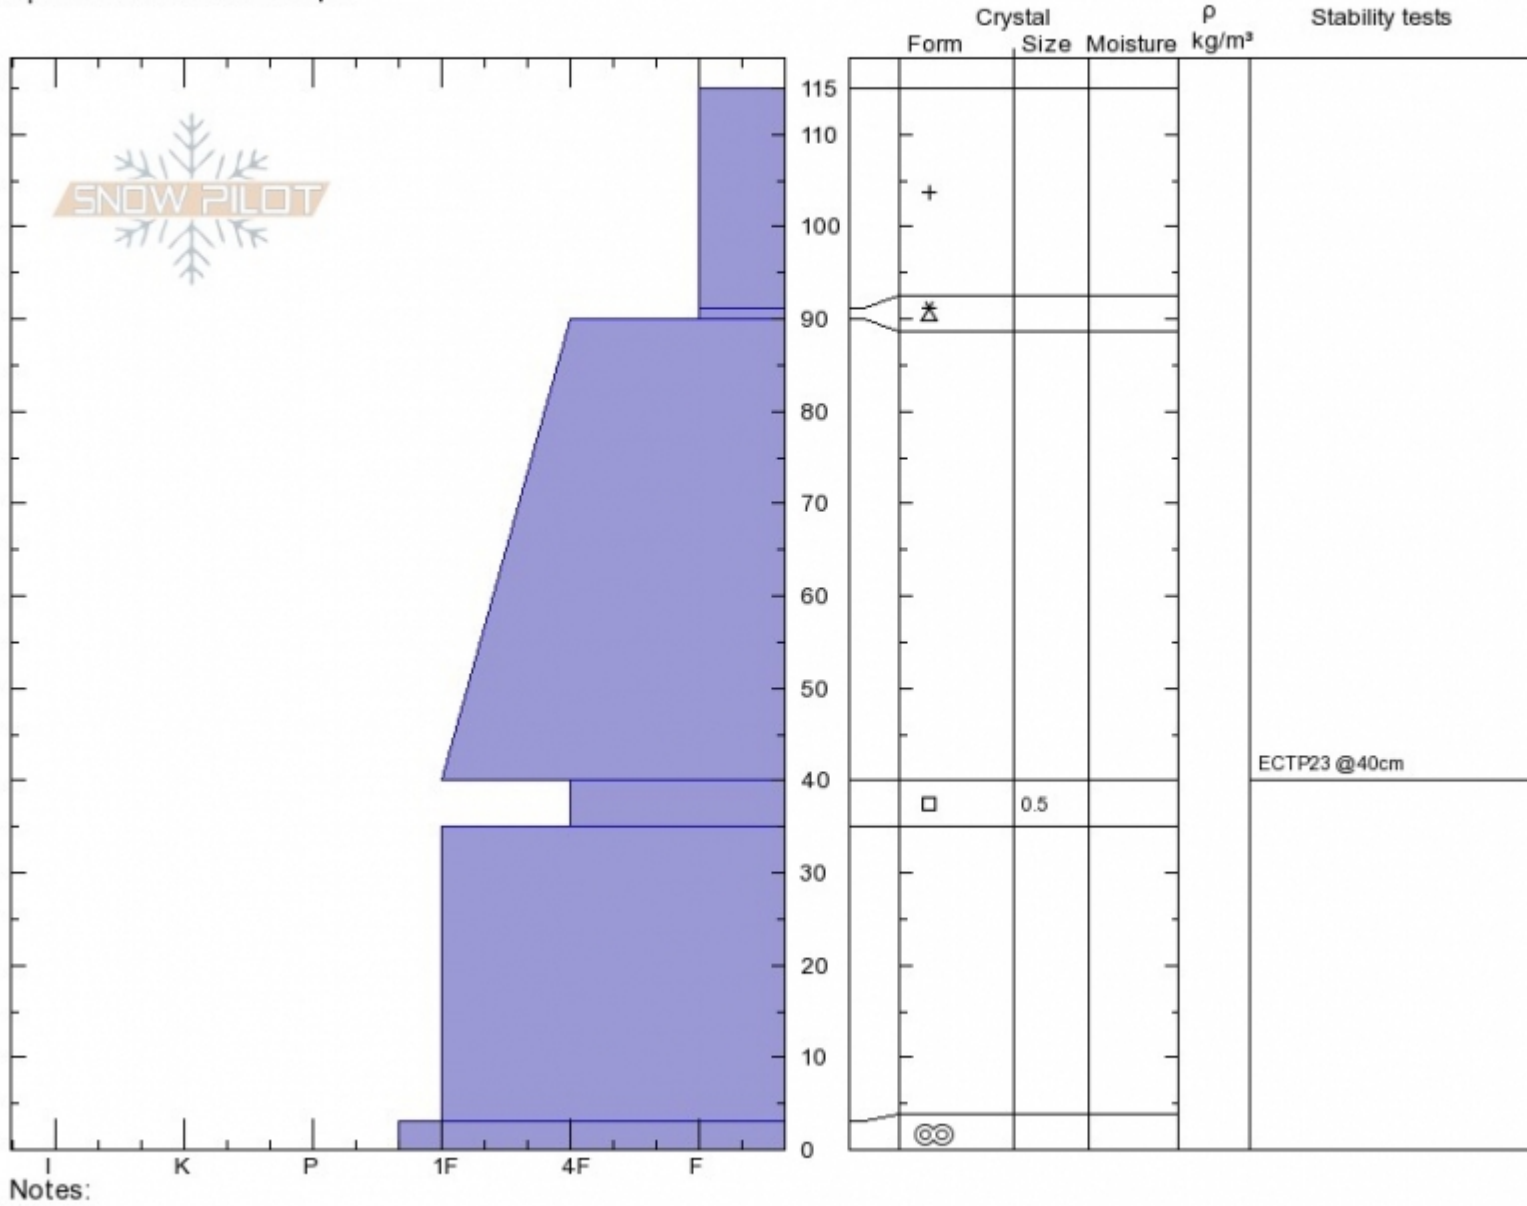

The Ramp
Bridger Range
MT
Elevation: **8100 ft**
Aspect: **20°**
Specifics: **Ski tracks on slope**

Spencer Jonas
Sat Nov 17 13:30 2018
Co-ord:
Slope Angle: **33°**
Wind Loading:

Stability:
Air Temperature:
Sky Cover: **FEW**
Precipitation: **NO**
Wind: **Calm**

HS115
Stability Test Notes

Layer No

Advisory Region
Bridger Range

Forecast link: [GNFAC Avalanche Forecast for Mon Nov 19, 2018](#)
Bridger Range, 2018-11-18