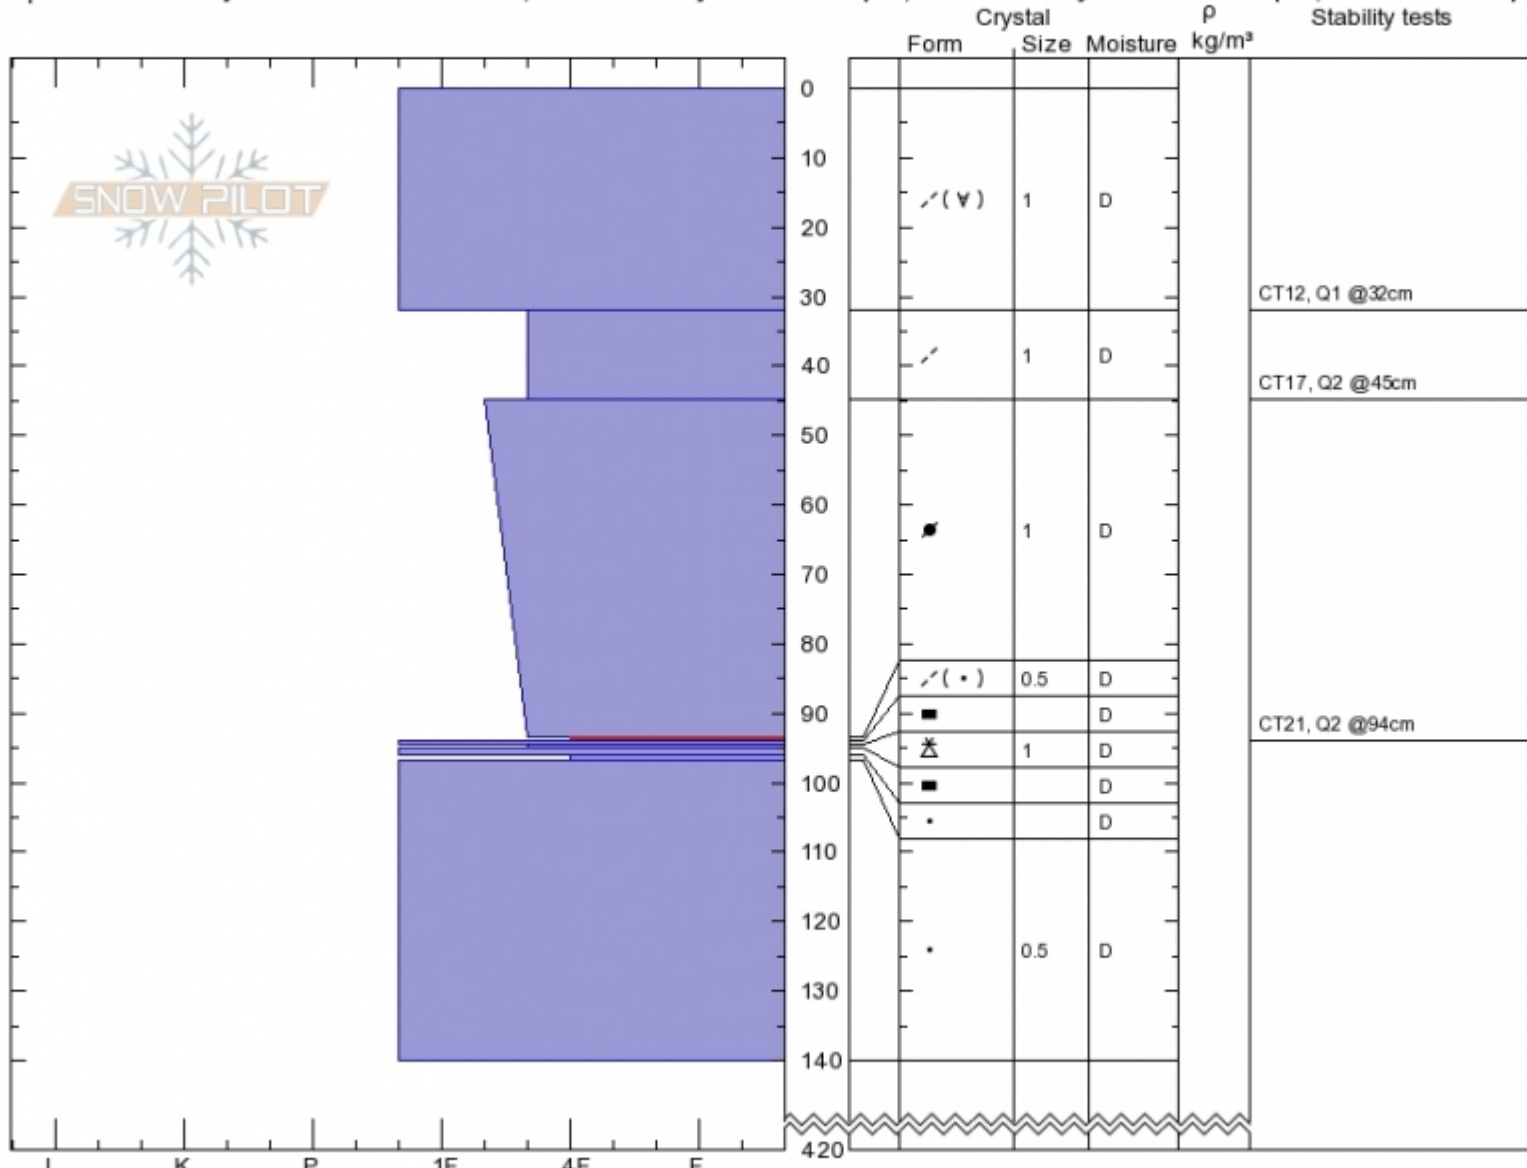

**Saddle Peak Avalanche** Doug Chabot-Admin  
**Bridger Range** Sat Apr 14 14:00 2018  
**MT** Co-ord: 45.79321N, -110.93537W  
 Elevation: 9019 ft Slope Angle: 37°  
 Aspect: 94° Wind Loading: **previous**  
 Specifics: Pit is adjacent to avalanche: crown; Recent activity on similar slopes; Recent activity on different slopes; Ski tracks on slope

Stability: **Poor** HS420  
 Air Temperature: -1°C Stability Test Notes  
 Sky Cover: **BKN**  
 Precipitation: **NO**  
 Wind: **W Moderate**

Layer No  
 94-93.5: P  
 94.5-94: B

Notes: This avalanche killed a solo skier late morning today. SS-ASu-R3-D2-I