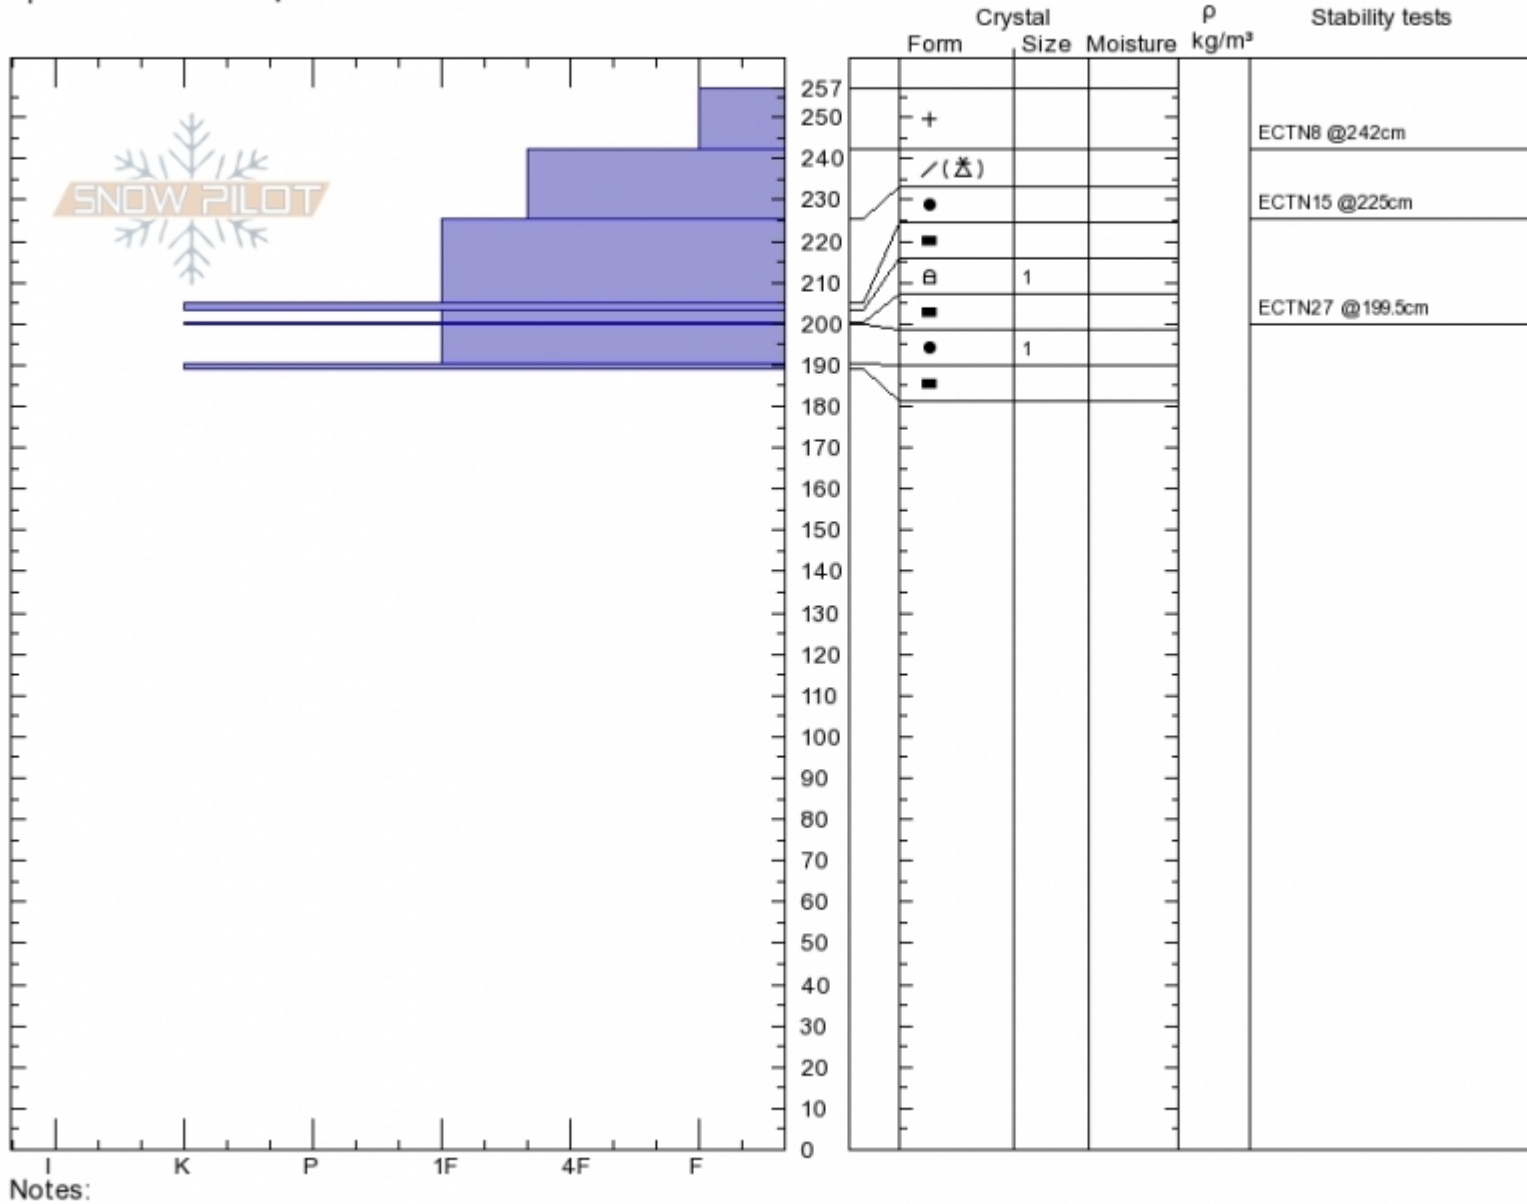

**Palisades Butte**  
**Gallatin Range-N**  
**MT**  
 Elevation: **9650 ft**  
 Aspect: **160°**  
 Specifics: **We skied slope**

**Doug Chabot-Admin**  
**Thu Mar 29 11:45 2018**  
 Co-ord: **45.41848N, -110.97893W**  
 Slope Angle: **32°**  
 Wind Loading: **yes**

Stability: **Very Good**  
 Air Temperature: **-7°C**  
 Sky Cover: **CLR**  
 Precipitation: **NO**  
 Wind: **W Moderate**

HS257  
 Stability Test Notes

Layer No

Advisory Region  
 Northern Gallatin  
 Northern Gallatin, 2018-04-01