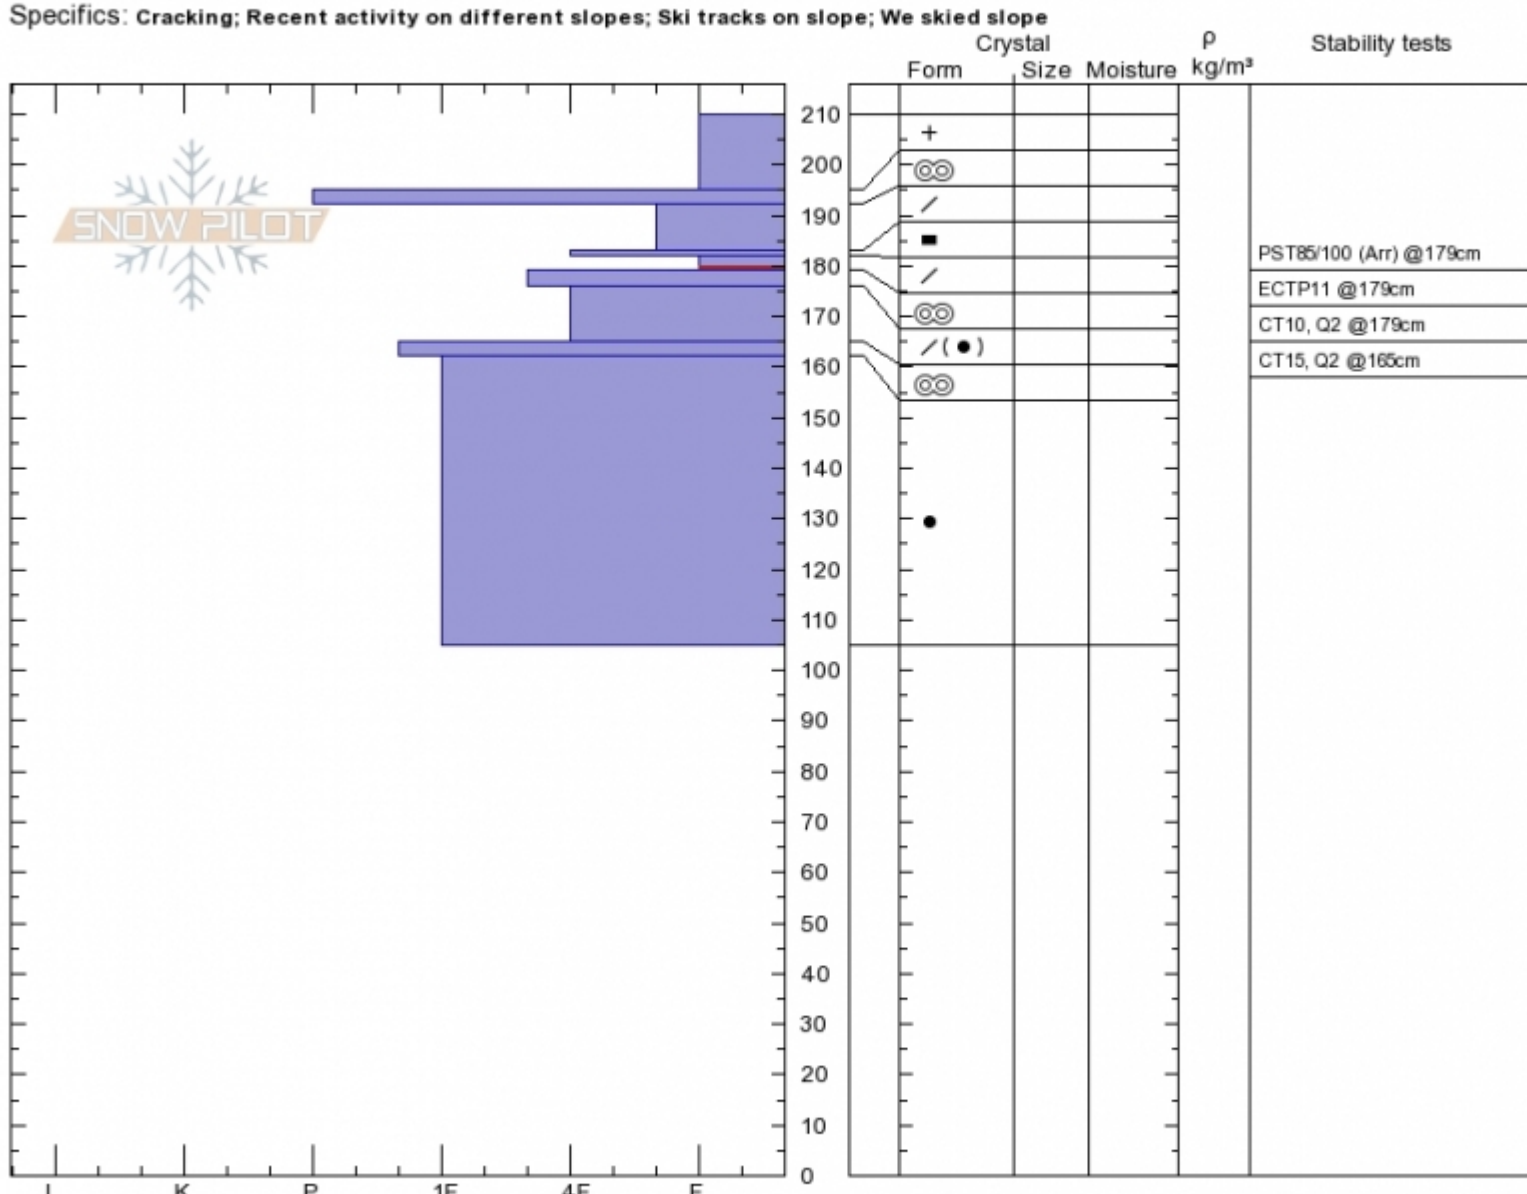

Middle Basin/Beehive
Madison Range-N
MT
 Elevation: **8820 ft**
 Aspect: **90°**
 Specifics: **Cracking; Recent activity on different slopes; Ski tracks on slope; We skied slope**

Alex Marienthal
Sat Mar 24 00:25 2018
 Co-ord: **45.32384N, -111.37836W**
 Slope Angle: **25°**
 Wind Loading: **no**

Stability: **Fair**
 Air Temperature:
 Sky Cover: **BKN**
 Precipitation: **NO**
 Wind: **SW Moderate**

HS210
 Stability Test Notes

Layer No
179-182: F

PST85/100 (Arr) @179cm
 ECTP11 @179cm
 CT10, Q2 @179cm
 CT15, Q2 @165cm

Notes: 6in. new snow this morning. Stopped snowing 30-45 minutes before pit. Wind increasing to strong.

Advisory Region
 Northern Madison
 Northern Madison, 2018-03-29