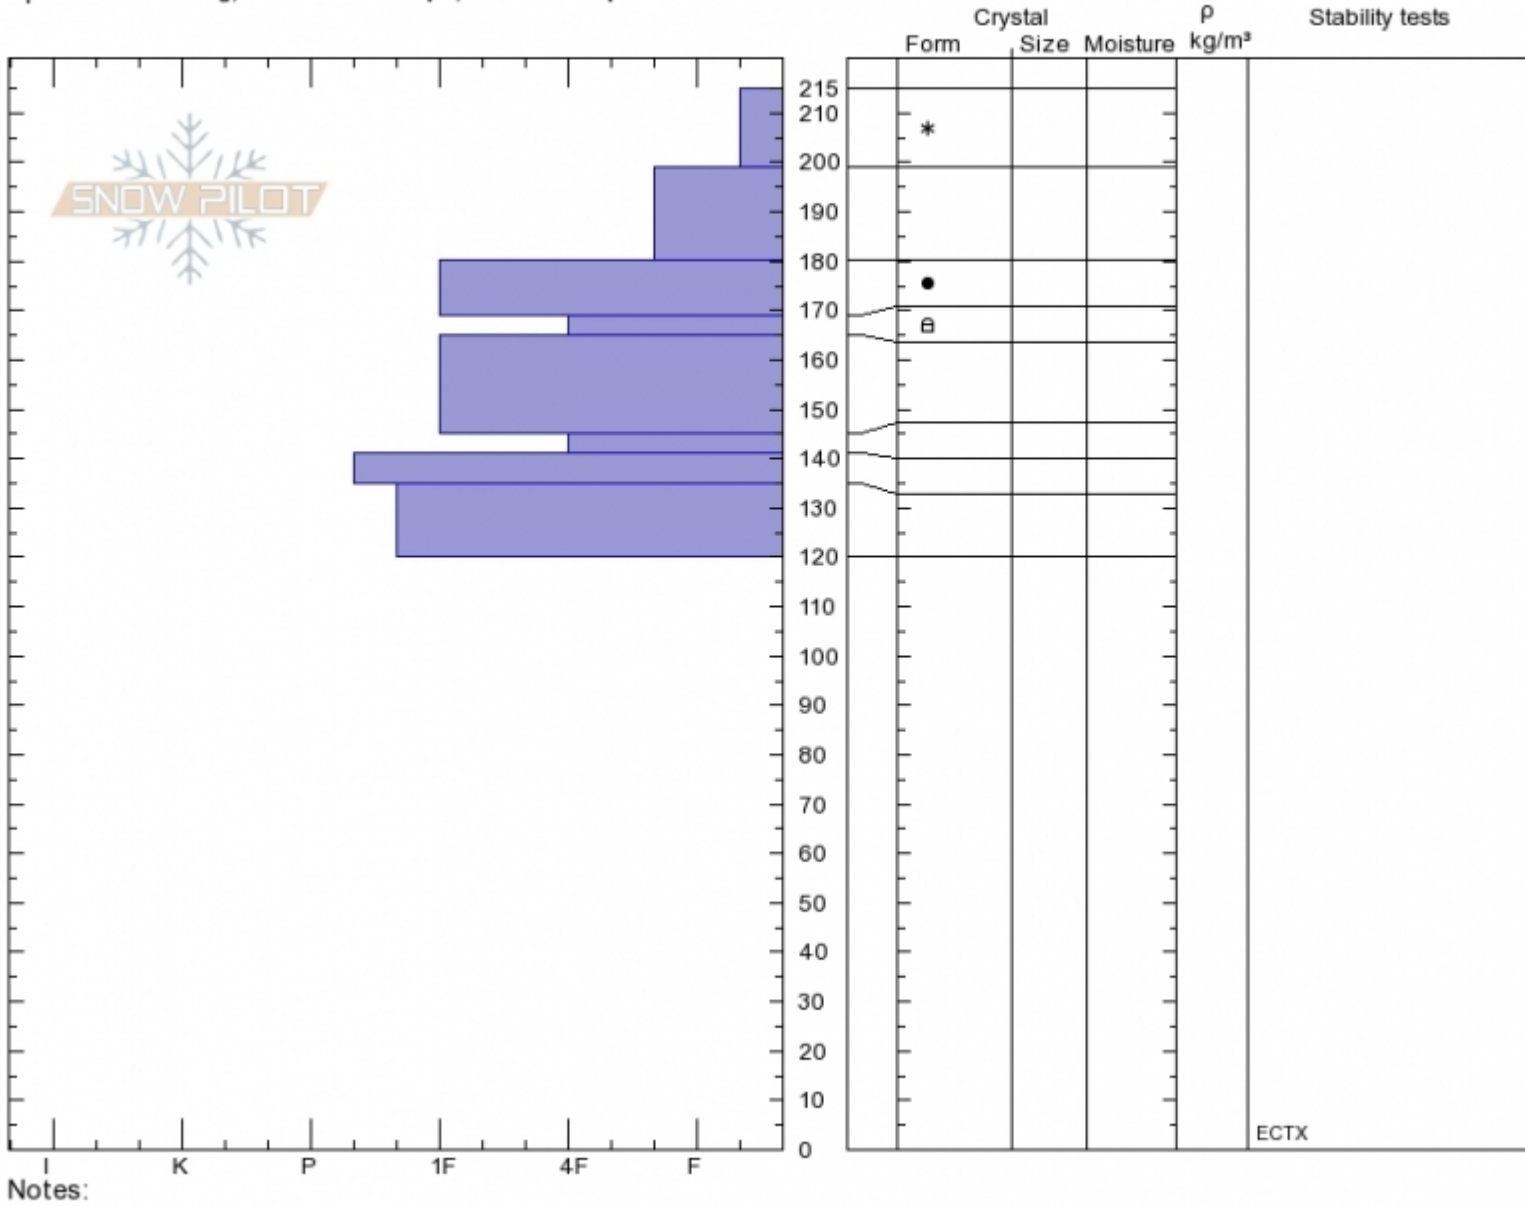

Texas Meadow
Bridger Range
MT
Elevation: 7840 ft
Aspect: 75°
Specifics: Cracking; Ski tracks on slope; We skied slope

Alex Marienthal
Sun Feb 25 11:42 2018
Co-ord: 45.84054N, -110.93448W
Slope Angle: 34°
Wind Loading: no

Stability: **Good**
Air Temperature:
Sky Cover: **BKN**
Precipitation:
Wind: **Calm**

HS215
Stability Test Notes

Layer No

Advisory Region
Bridger Range
Bridger Range, 2018-02-26