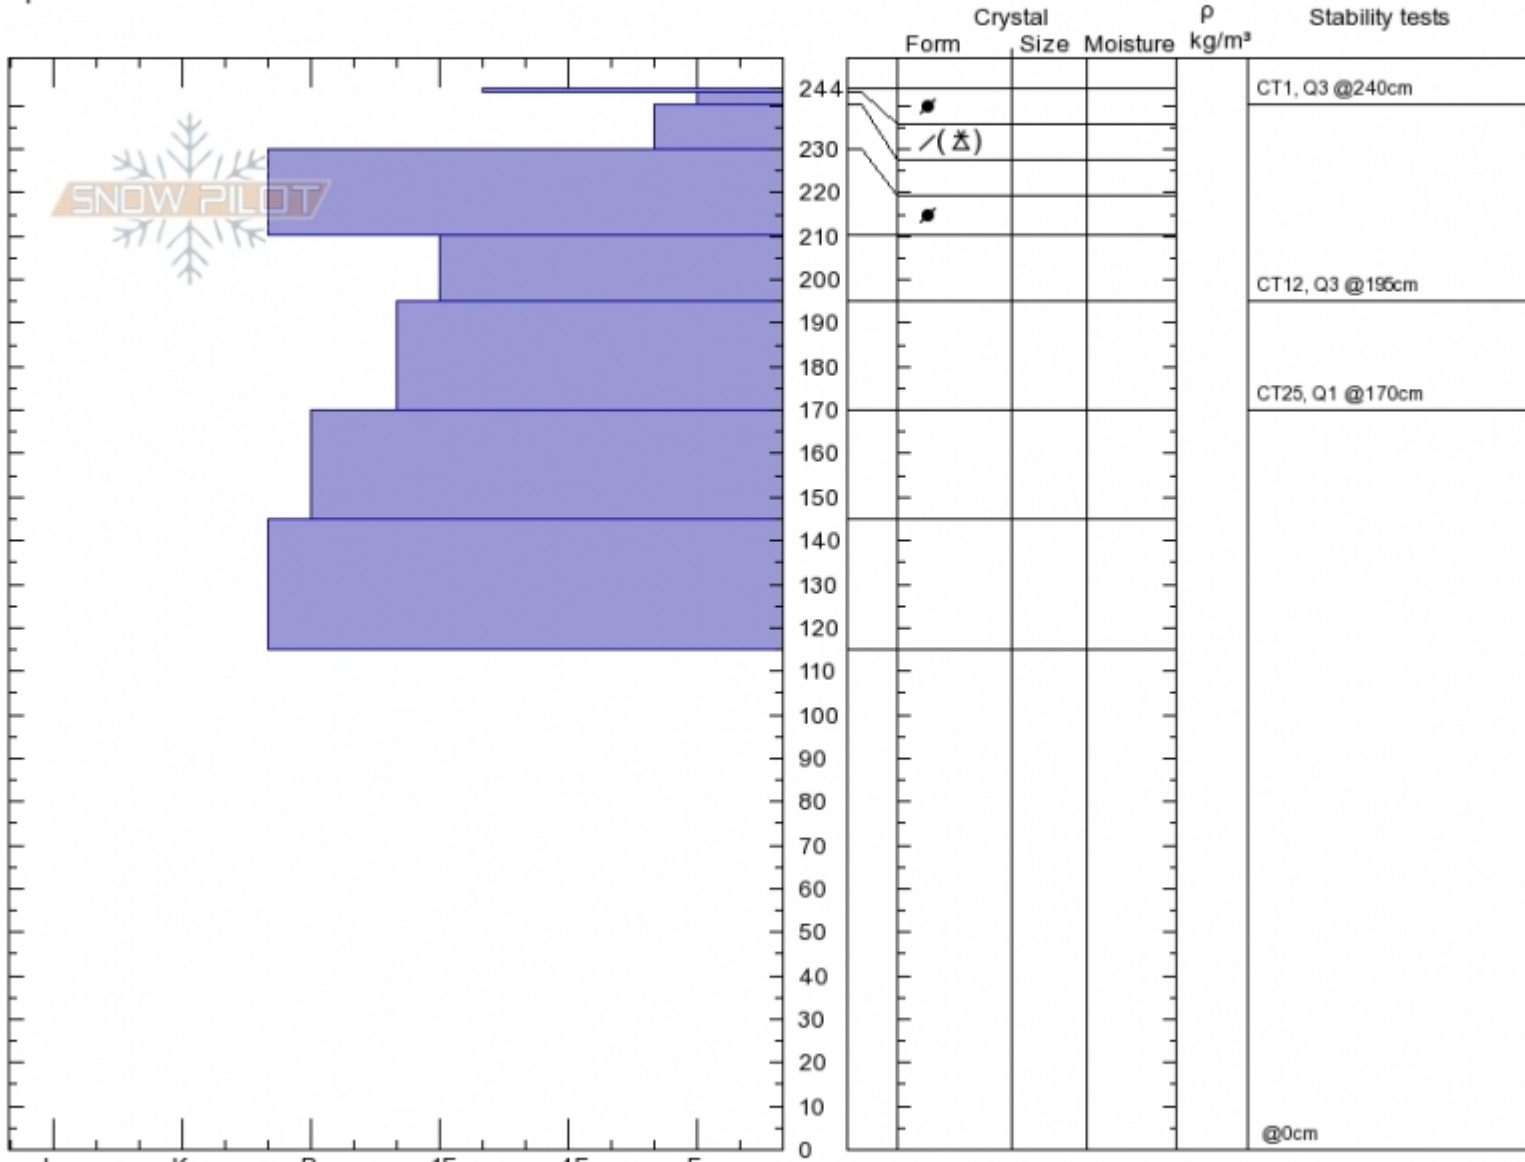

The Ramp
Bridger Range
MT
 Elevation: **8320 ft**
 Aspect: **65°**
 Specifics:

Gabrielle Antonioli
Tue Feb 20 11:00 2018
 Co-ord: **45.82956N, -110.93417W**
 Slope Angle: **28°**
 Wind Loading: **previous**

Stability: **Good**
 Air Temperature: **-21°C**
 Sky Cover: **FEW**
 Precipitation: **NO**
 Wind: **SW Light Breeze**

HS244
 Stability Test Notes

Layer No
240-243: F

Notes: Dug with Chabot. East winds carved away snow at higher elevations, causing a mix of dense but stubborn wind slabs and sifted more recent wind direction reversal to west. Cornices remain large and noted softer snow/graupel with recent hard slab on top.

Advisory Region
 Bridger Range
 Longitude
 -110.94W
 Latitude
 45.83N
 Bridger Range, 2018-02-20