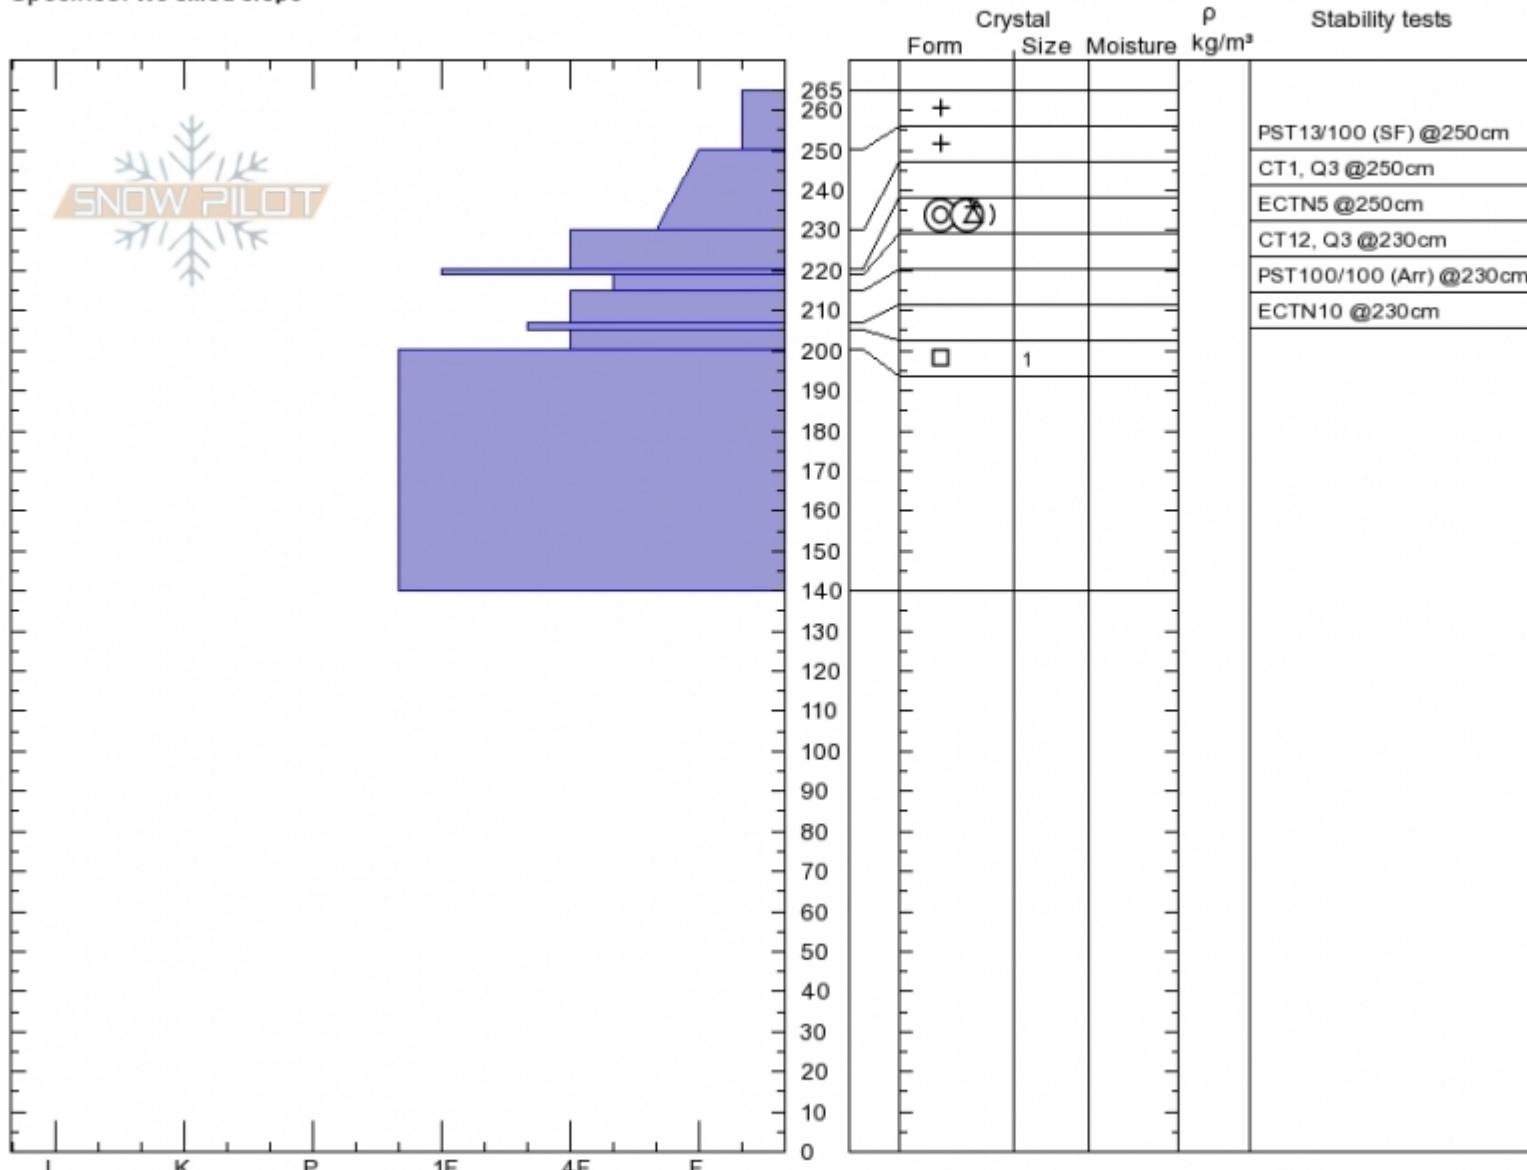

Headwall  
 Gallatin Range-N  
 MT  
 Elevation: 8749 ft  
 Aspect: 35°  
 Specifics: We skied slope

Gabrielle Antonioli  
 Thu Feb 15 12:00 2018  
 Co-ord: 45.39334N, -110.95377W  
 Slope Angle: 30°  
 Wind Loading:

Stability: Fair  
 Air Temperature: -15°C  
 Sky Cover: SCT  
 Precipitation: S-1  
 Wind: W Light Breeze

HS265  
 Stability Test Notes

Layer No

Notes: Skies obscured, cleared throughout the day. Light winds at pit location, but consistent W wind at higher elevations.

### Hyalite Headwall Pit Profile

Advisory Region  
 Northern Gallatin  
 Longitude  
 -110.95W  
 Latitude  
 45.39N

Northern Gallatin, 2018-02-16